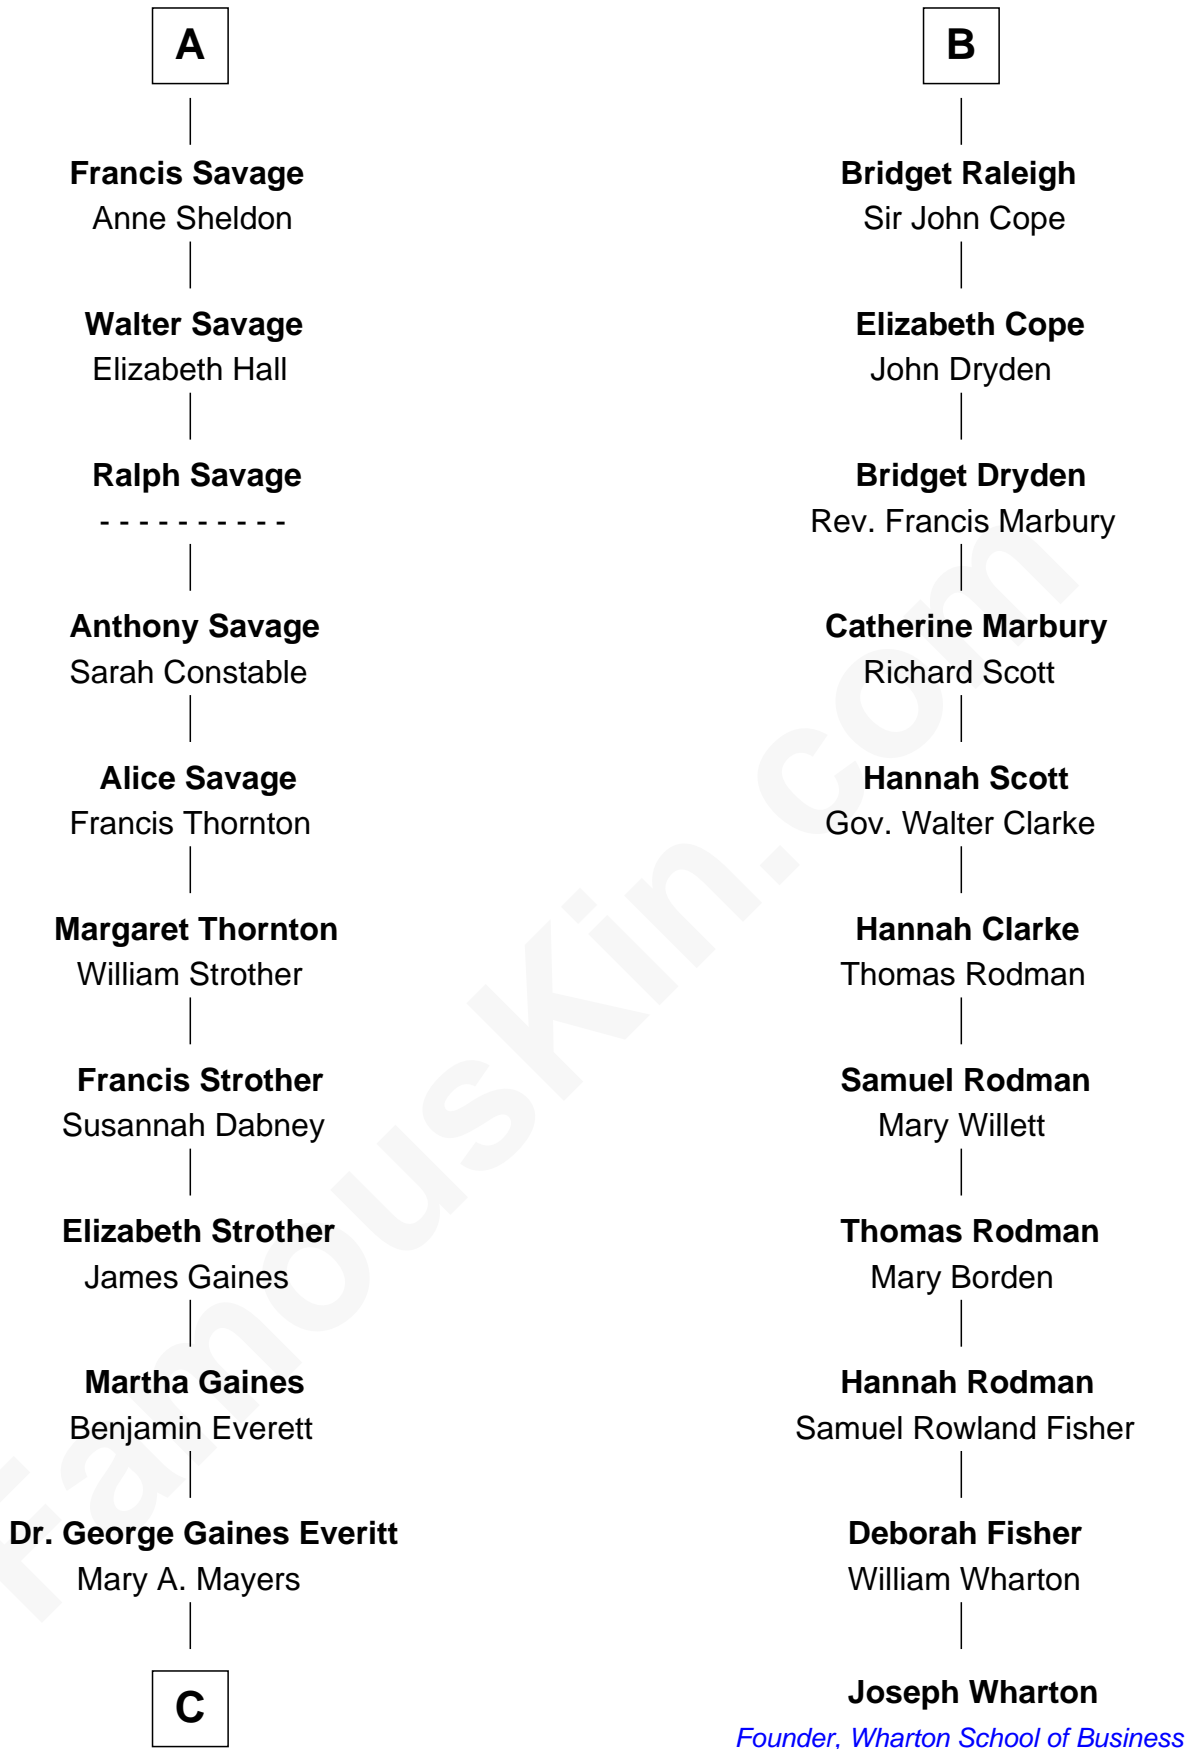

# FamousKin.com Relationship Chart of

**William H. Macy**

*TV and Movie Actor*

17th cousin 3 times removed of

**Joseph Wharton**

*Founder of the Wharton School of Business*

**Edmund Fitzalan**

Alice de Warenne

**Richard Fitzalan**  
Eleanor Plantagenet

**Sir Richard Fitzalan**  
Elizabeth de Bohun

**Elizabeth Fitzalan**  
Sir Robert Goushill

**Joan Goushill**  
Sir Thomas Stanley

**Katherine Stanley**  
Sir John Savage

**Sir Christopher Savage**  
Anne Stanley

**Sir Christopher Savage**  
Anne Lygon

**A**

**Mary Fitzalan**  
John le Strange

**Ankaret le Strange**  
Sir Richard Talbot

**Mary Talbot**  
Sir Thomas Greene

**Sir Thomas Greene**  
Phillippa Ferrers

**Elizabeth Greene**  
William Raleigh

**Sir Edward Raleigh**  
Margaret Verney

**Sir Edward Raleigh**  
Anne Chamberlayne

**B**

**C**

—  
**Horace Benjamin Everitt**

Martha Leticia Roberts

—  
**Mary Lois Everitt**