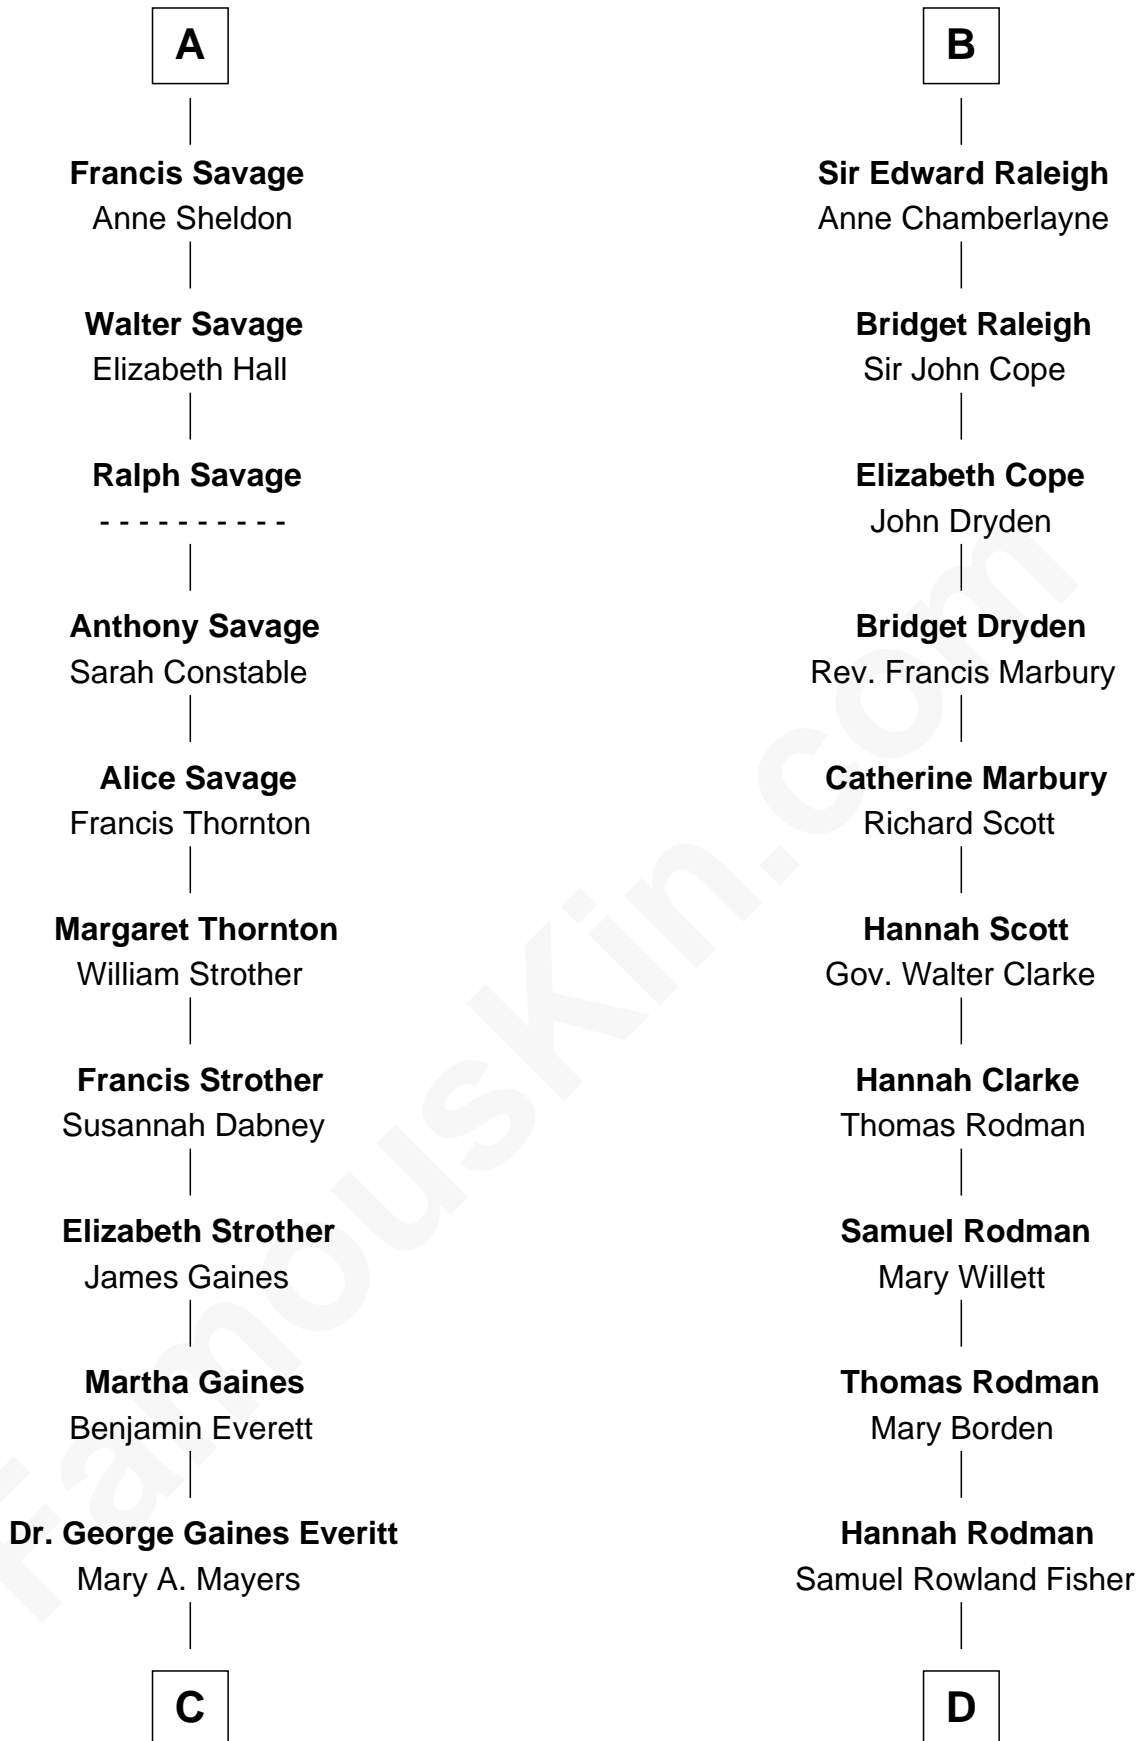

FamousKin.com Relationship Chart of

William H. Macy

TV and Movie Actor

18th cousin 2 times removed of

Joseph Wharton

Founder of the Wharton School of Business

Humphrey de Bohun

Elizabeth Plantagenet

Sir William de Bohun
Elizabeth de Badlesmere

Elizabeth de Bohun
Sir Richard Fitzalan

Elizabeth Fitzalan
Sir Robert Goushill

Joan Goushill
Sir Thomas Stanley

Katherine Stanley
Sir John Savage

Sir Christopher Savage
Anne Stanley

Sir Christopher Savage
Anne Lygon

A

Eleanor de Bohun
Sir James le Boteler

Pernel le Boteler
Sir Gilbert Talbot

Sir Richard Talbot
Ankaret le Strange

Mary Talbot
Sir Thomas Greene

Sir Thomas Greene
Phillippa Ferrers

Elizabeth Greene
William Raleigh

Sir Edward Raleigh
Margaret Verney

B

C

Horace Benjamin Everitt
Martha Leticia Roberts

Mary Lois Everitt
Clement Overstreet

Lois Elizabeth Overstreet
William Hall Macy

William H. Macy
TV and Movie Actor