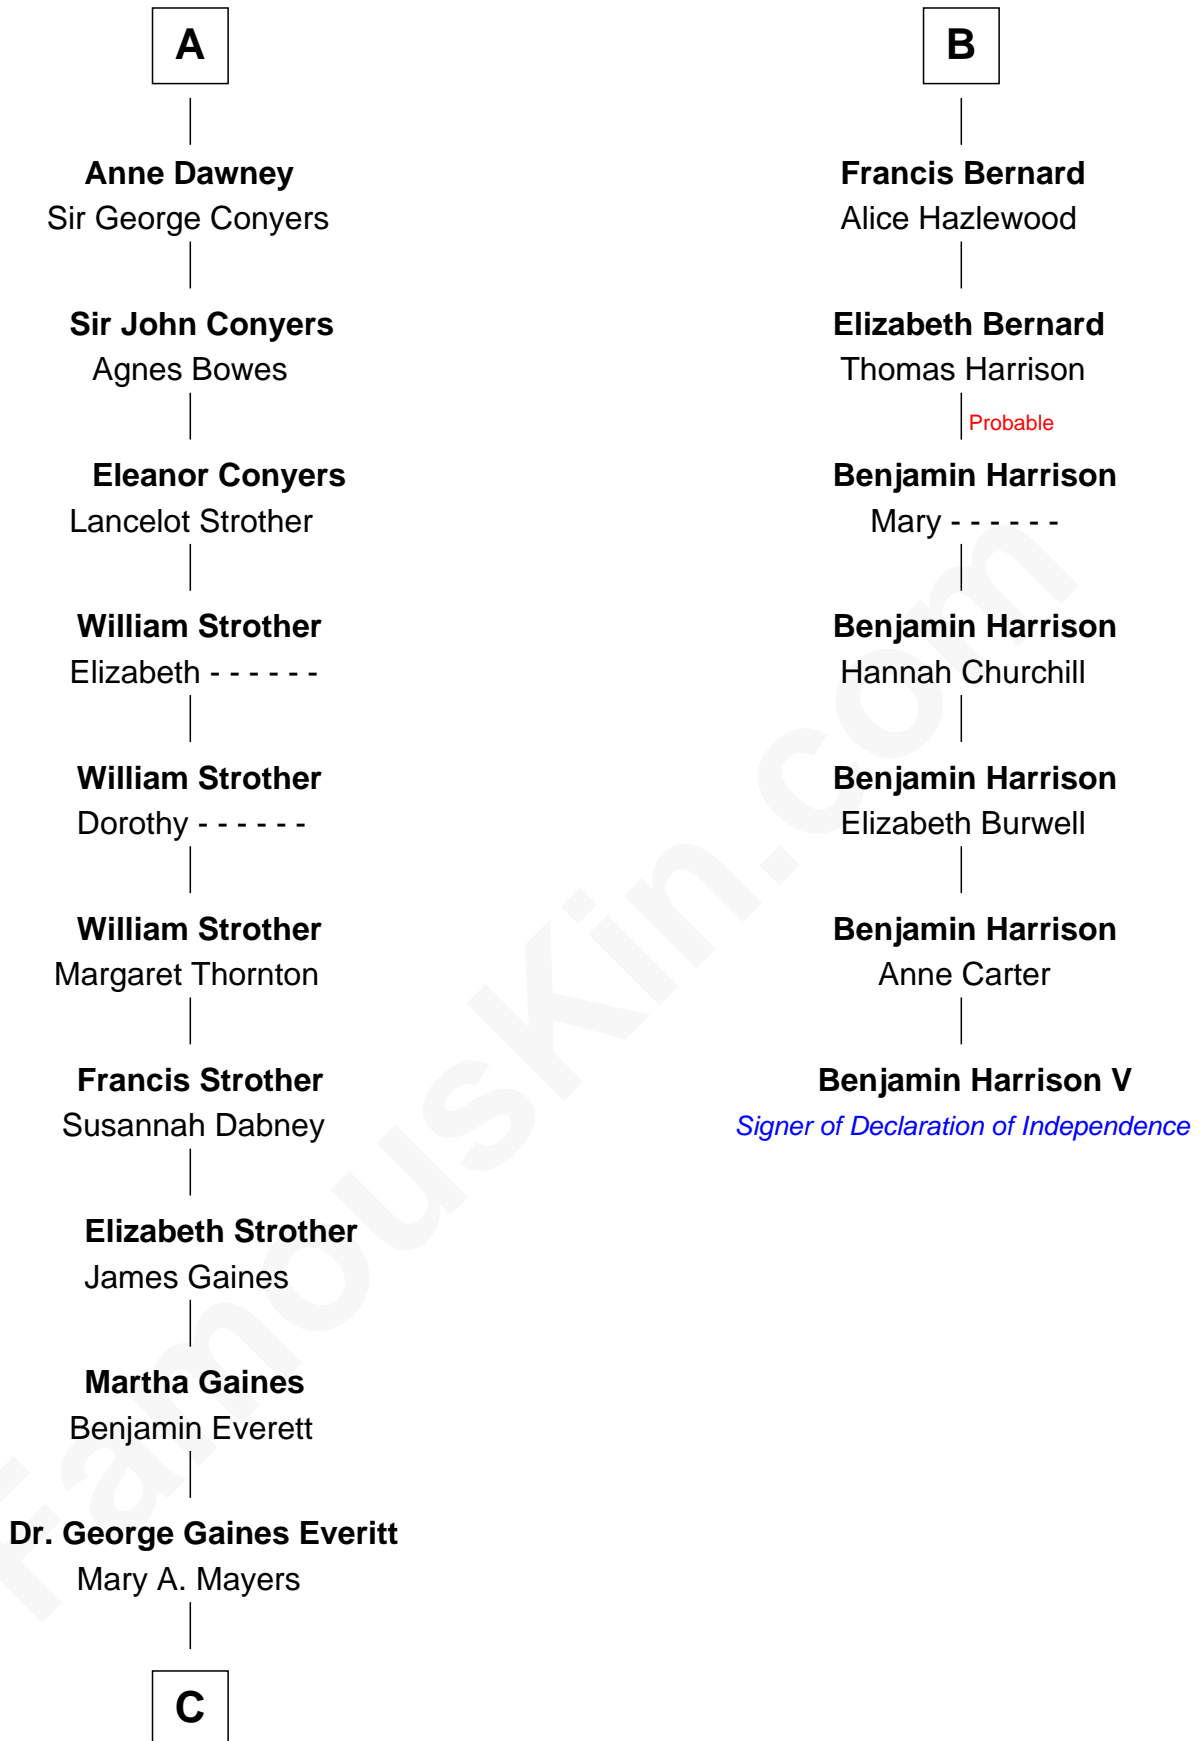

FamousKin.com Relationship Chart of

William H. Macy

TV and Movie Actor

13th cousin 7 times removed of

Benjamin Harrison V

Signer of the Declaration of Independence

C

—
Horace Benjamin Everitt

Martha Leticia Roberts

—
Mary Lois Everitt

Clement Overstreet

—
Lois Elizabeth Overstreet

William Hall Macy

—
William H. Macy

TV and Movie Actor

FamousKin.com