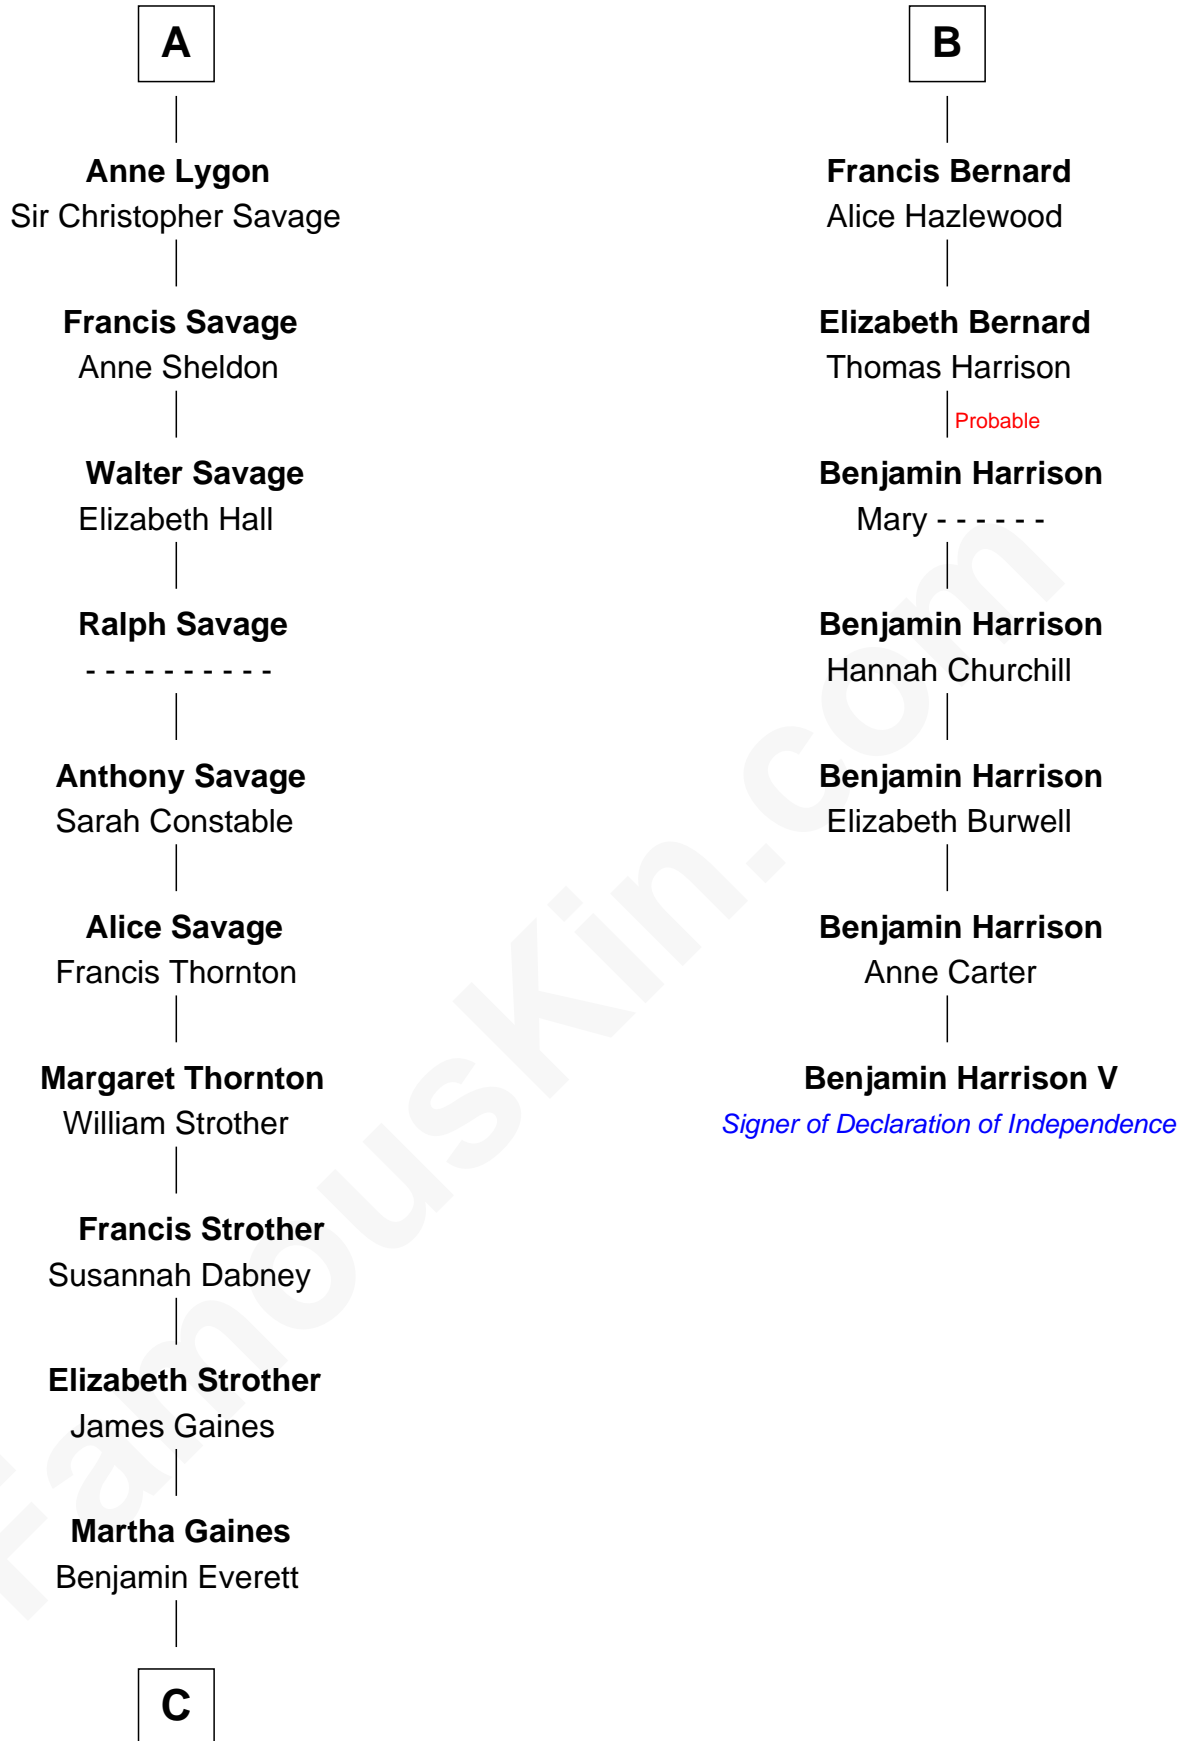

FamousKin.com Relationship Chart of

William H. Macy

TV and Movie Actor

13th cousin 8 times removed of

Benjamin Harrison V

Signer of the Declaration of Independence

C

—
Dr. George Gaines Everitt

Mary A. Mayers

—
Horace Benjamin Everitt

Martha Leticia Roberts

—
Mary Lois Everitt

Clement Overstreet

—
Lois Elizabeth Overstreet

William Hall Macy

—
William H. Macy