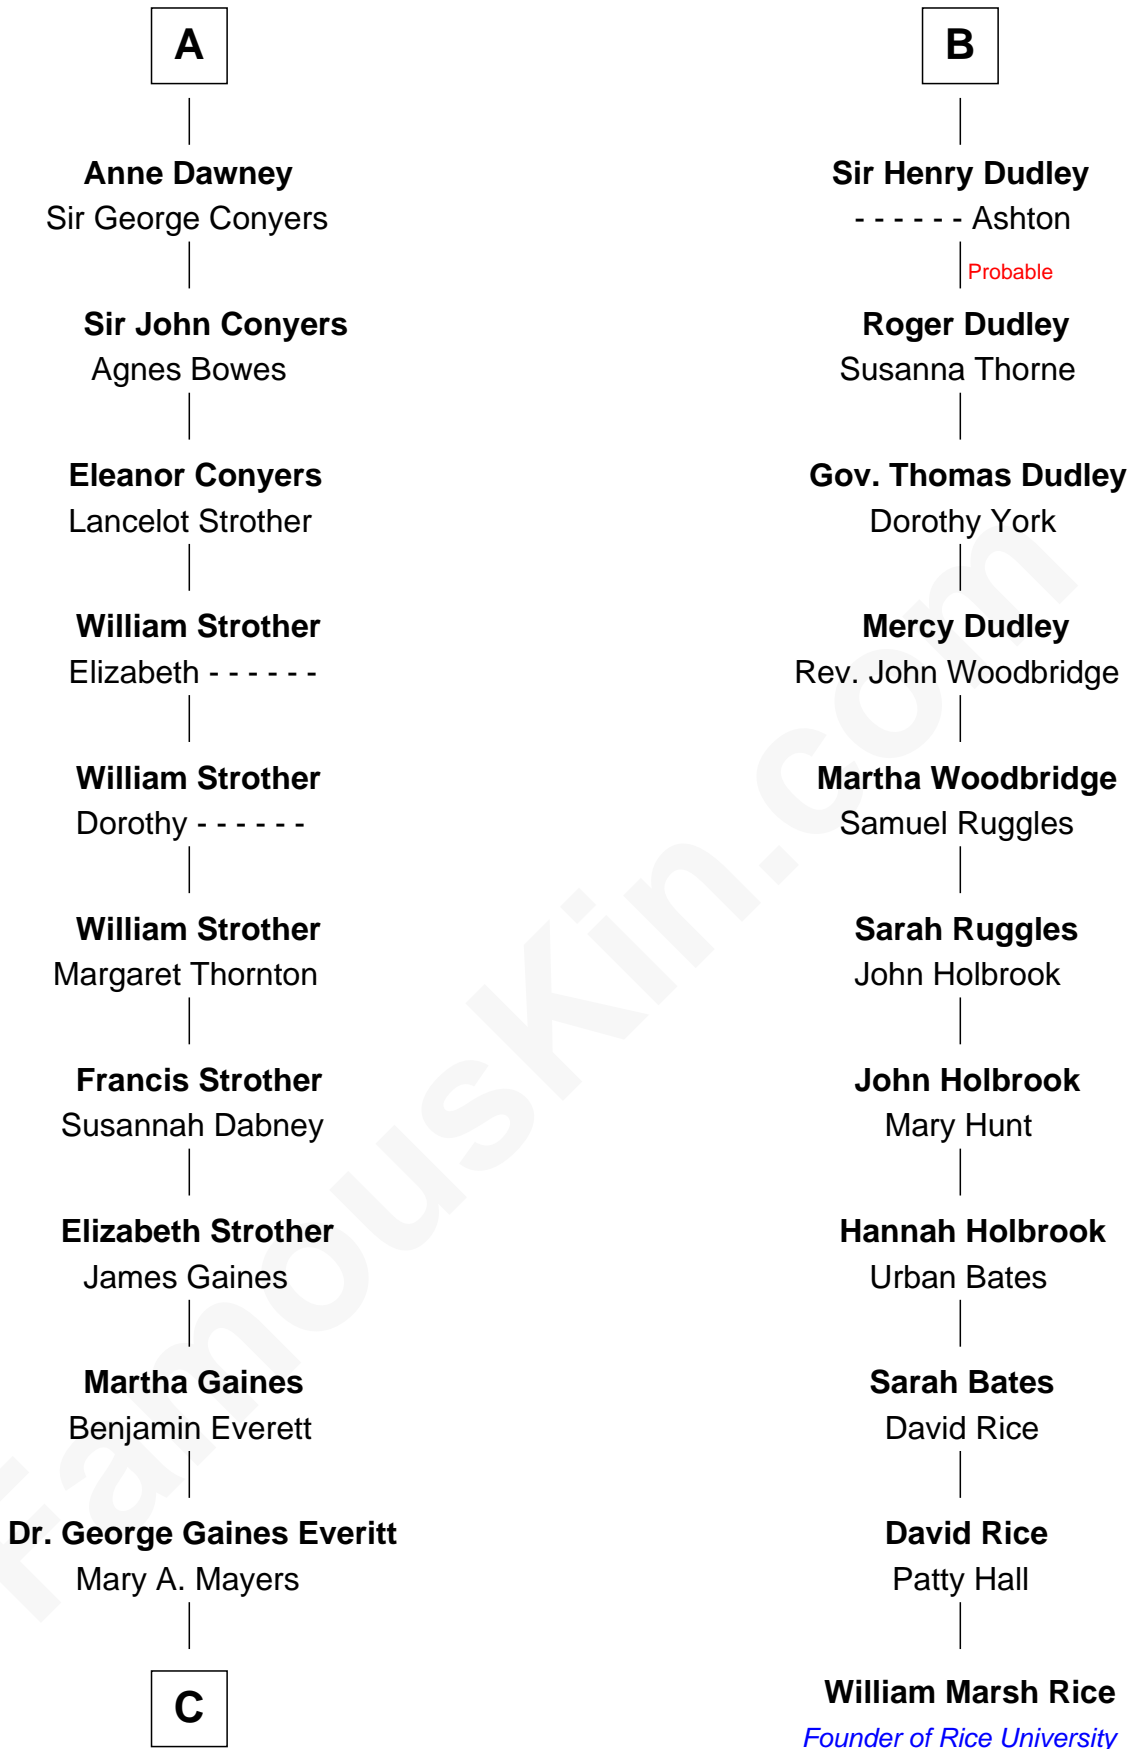

# FamousKin.com Relationship Chart of

**William H. Macy**

*TV and Movie Actor*

17th cousin 3 times removed of

**William Marsh Rice**

*Founder of Rice University*

**C**

—  
**Horace Benjamin Everitt**

Martha Leticia Roberts

—  
**Mary Lois Everitt**

Clement Overstreet

—  
**Lois Elizabeth Overstreet**

William Hall Macy

—  
**William H. Macy**

*TV and Movie Actor*

FamousKin.com