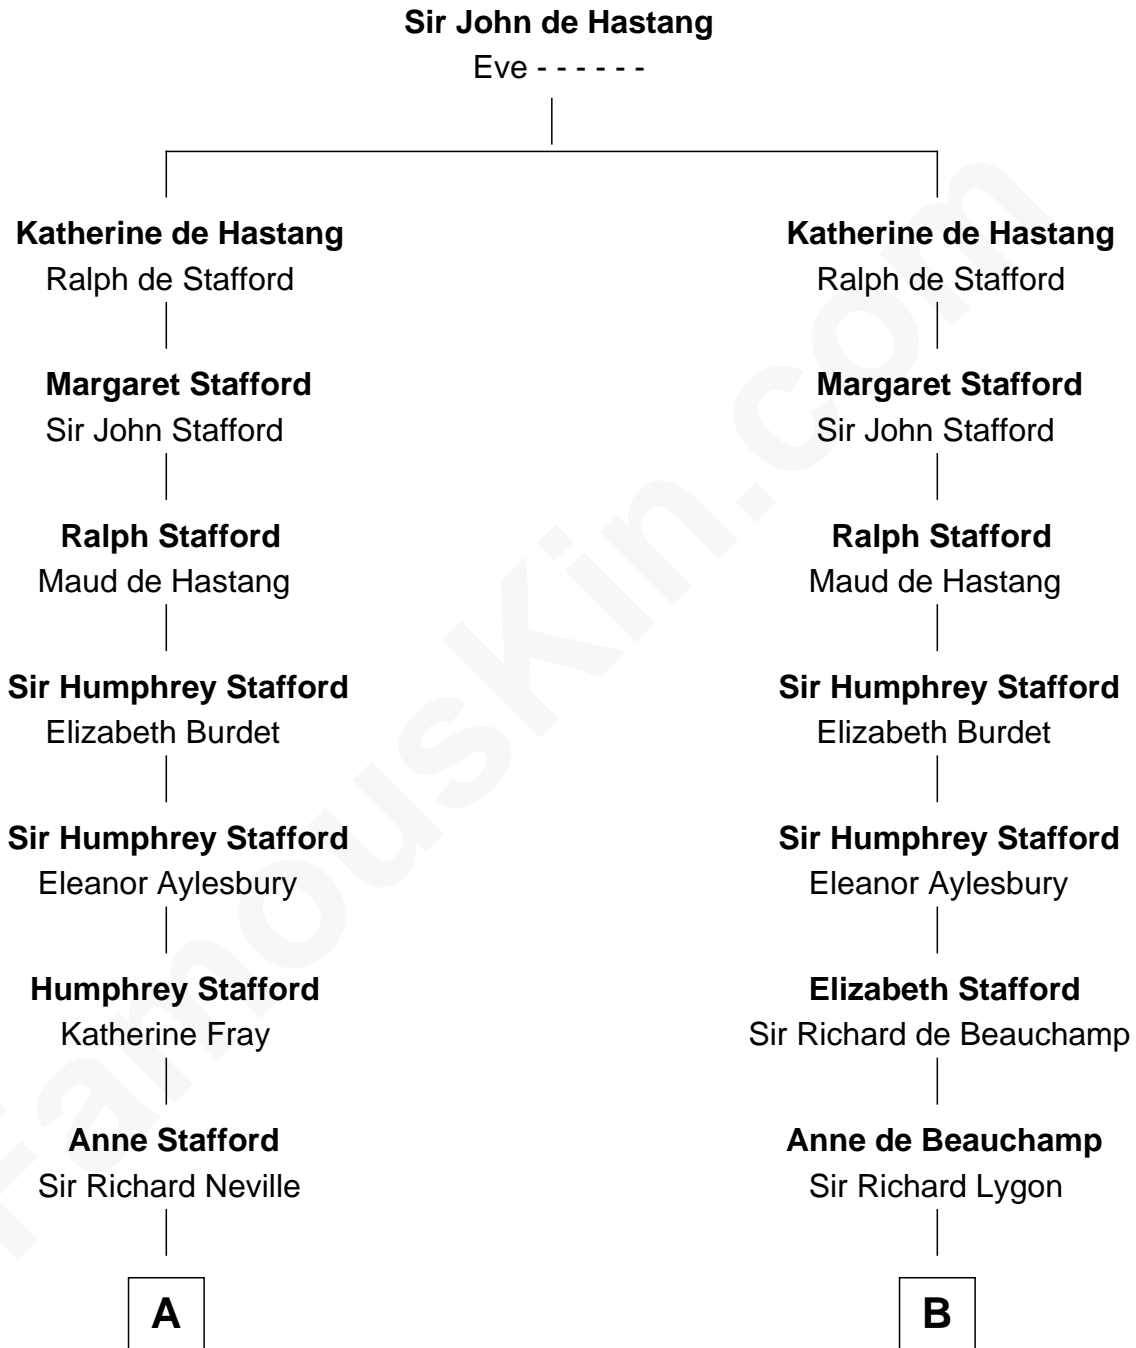

# FamousKin.com Relationship Chart of

**William H. Macy**  
TV and Movie Actor

21st cousin of

**General George C. Marshall**  
Author of "The Marshall Plan"

**C**

**Dr. George Gaines Everitt**

Mary A. Mayers

**Horace Benjamin Everitt**

Martha Leticia Roberts

**Mary Lois Everitt**

Clement Overstreet

**Lois Elizabeth Overstreet**

William Hall Macy

**William H. Macy**

*TV and Movie Actor*

**D**

**Nicholas Taliaferro**

Ann Champe Taliaferro

**Matilda Battaile Taliaferro**

Martin Marshall

**William Champe Marshall**

Susan Myers

**George Catlett Marshall**

Laura Emily Bradford

**General George C. Marshall**

*U.S. Army - World War II*