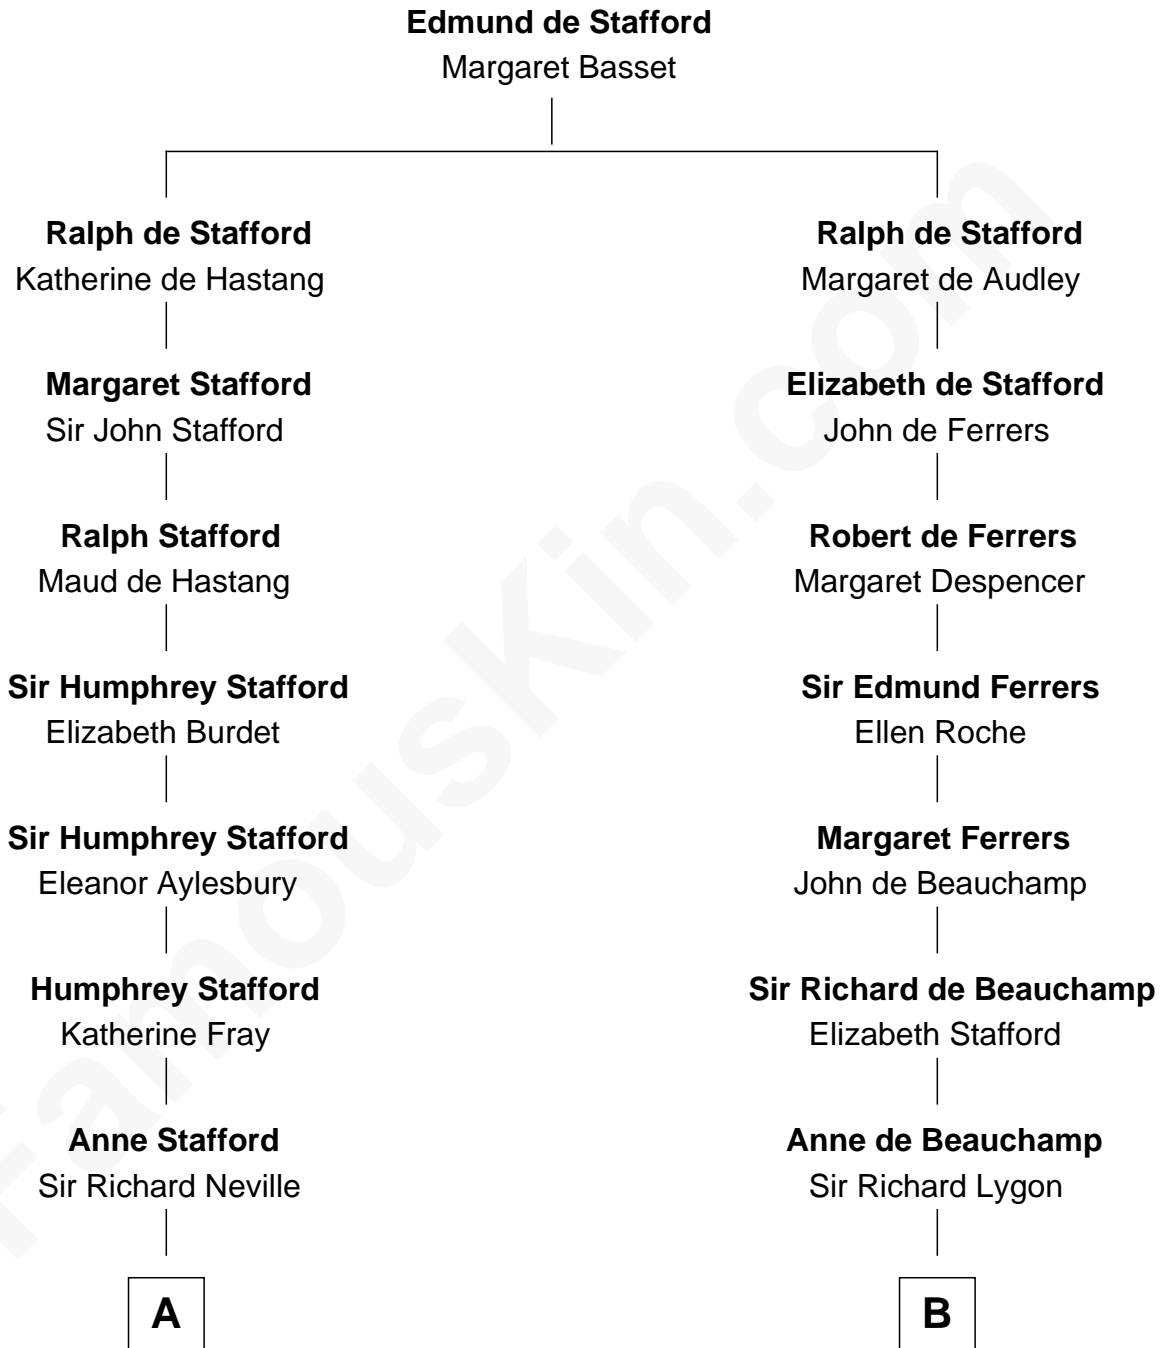

FamousKin.com Relationship Chart of

William H. Macy

TV and Movie Actor

21st cousin of

General George C. Marshall

Author of "The Marshall Plan"

C

Dr. George Gaines Everitt

Mary A. Mayers

Horace Benjamin Everitt

Martha Leticia Roberts

Mary Lois Everitt

Clement Overstreet

Lois Elizabeth Overstreet

William Hall Macy

William H. Macy