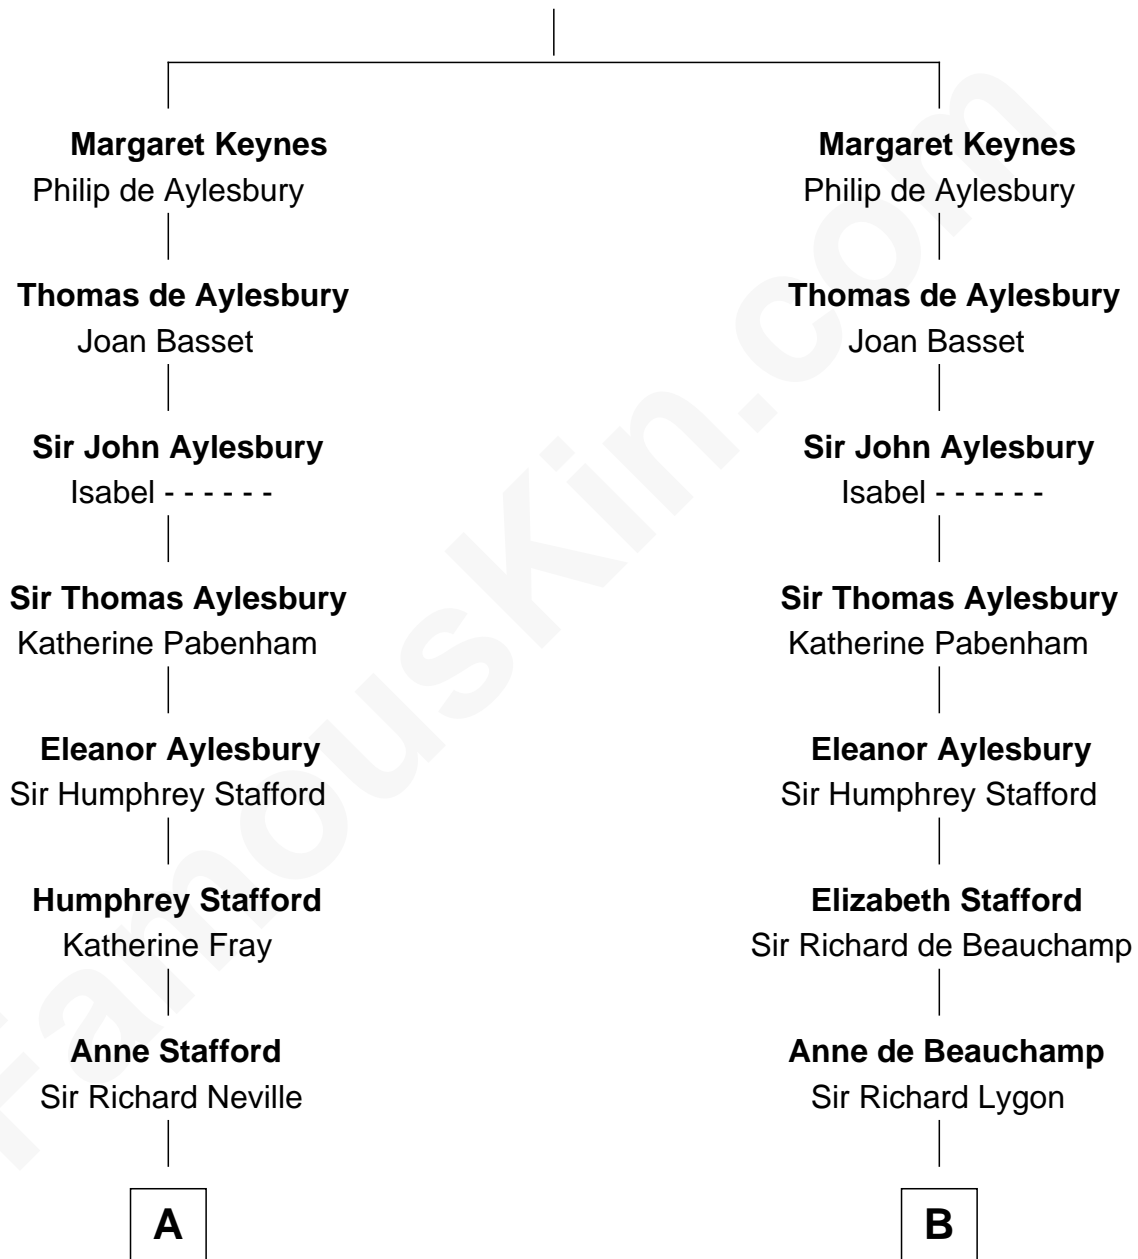

FamousKin.com Relationship Chart of

William H. Macy
TV and Movie Actor

21st cousin of

General George C. Marshall
Author of "The Marshall Plan"

Robert de Keynes

C

Dr. George Gaines Everitt

Mary A. Mayers

Horace Benjamin Everitt

Martha Leticia Roberts

Mary Lois Everitt

Clement Overstreet

Lois Elizabeth Overstreet

William Hall Macy

William H. Macy

TV and Movie Actor

D

Nicholas Taliaferro

Ann Champe Taliaferro

Matilda Battaile Taliaferro

Martin Marshall

William Champe Marshall

Susan Myers

George Catlett Marshall