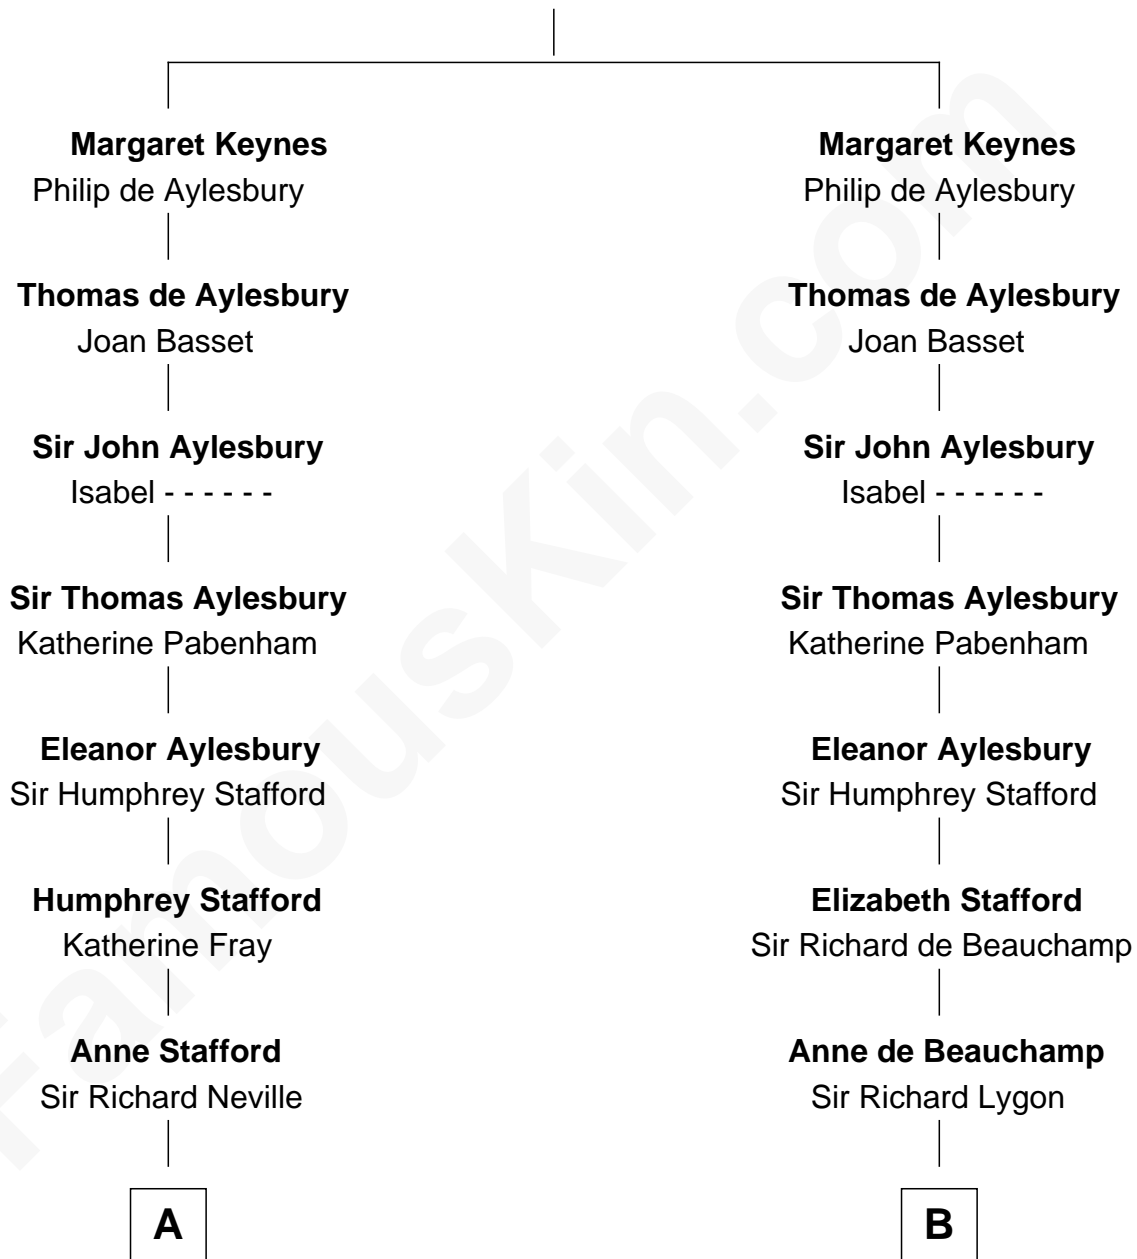

# FamousKin.com Relationship Chart of

**William H. Macy**

*TV and Movie Actor*

17th cousin 4 times removed of

**Meriwether Lewis**

*Lewis and Clark Expedition*

**Robert de Keynes**

**C**

—  
**Dr. George Gaines Everitt**

Mary A. Mayers

—  
**Horace Benjamin Everitt**

Martha Leticia Roberts

—  
**Mary Lois Everitt**

Clement Overstreet

—  
**Lois Elizabeth Overstreet**

William Hall Macy

—  
**William H. Macy**

*TV and Movie Actor*

FamousKin.com