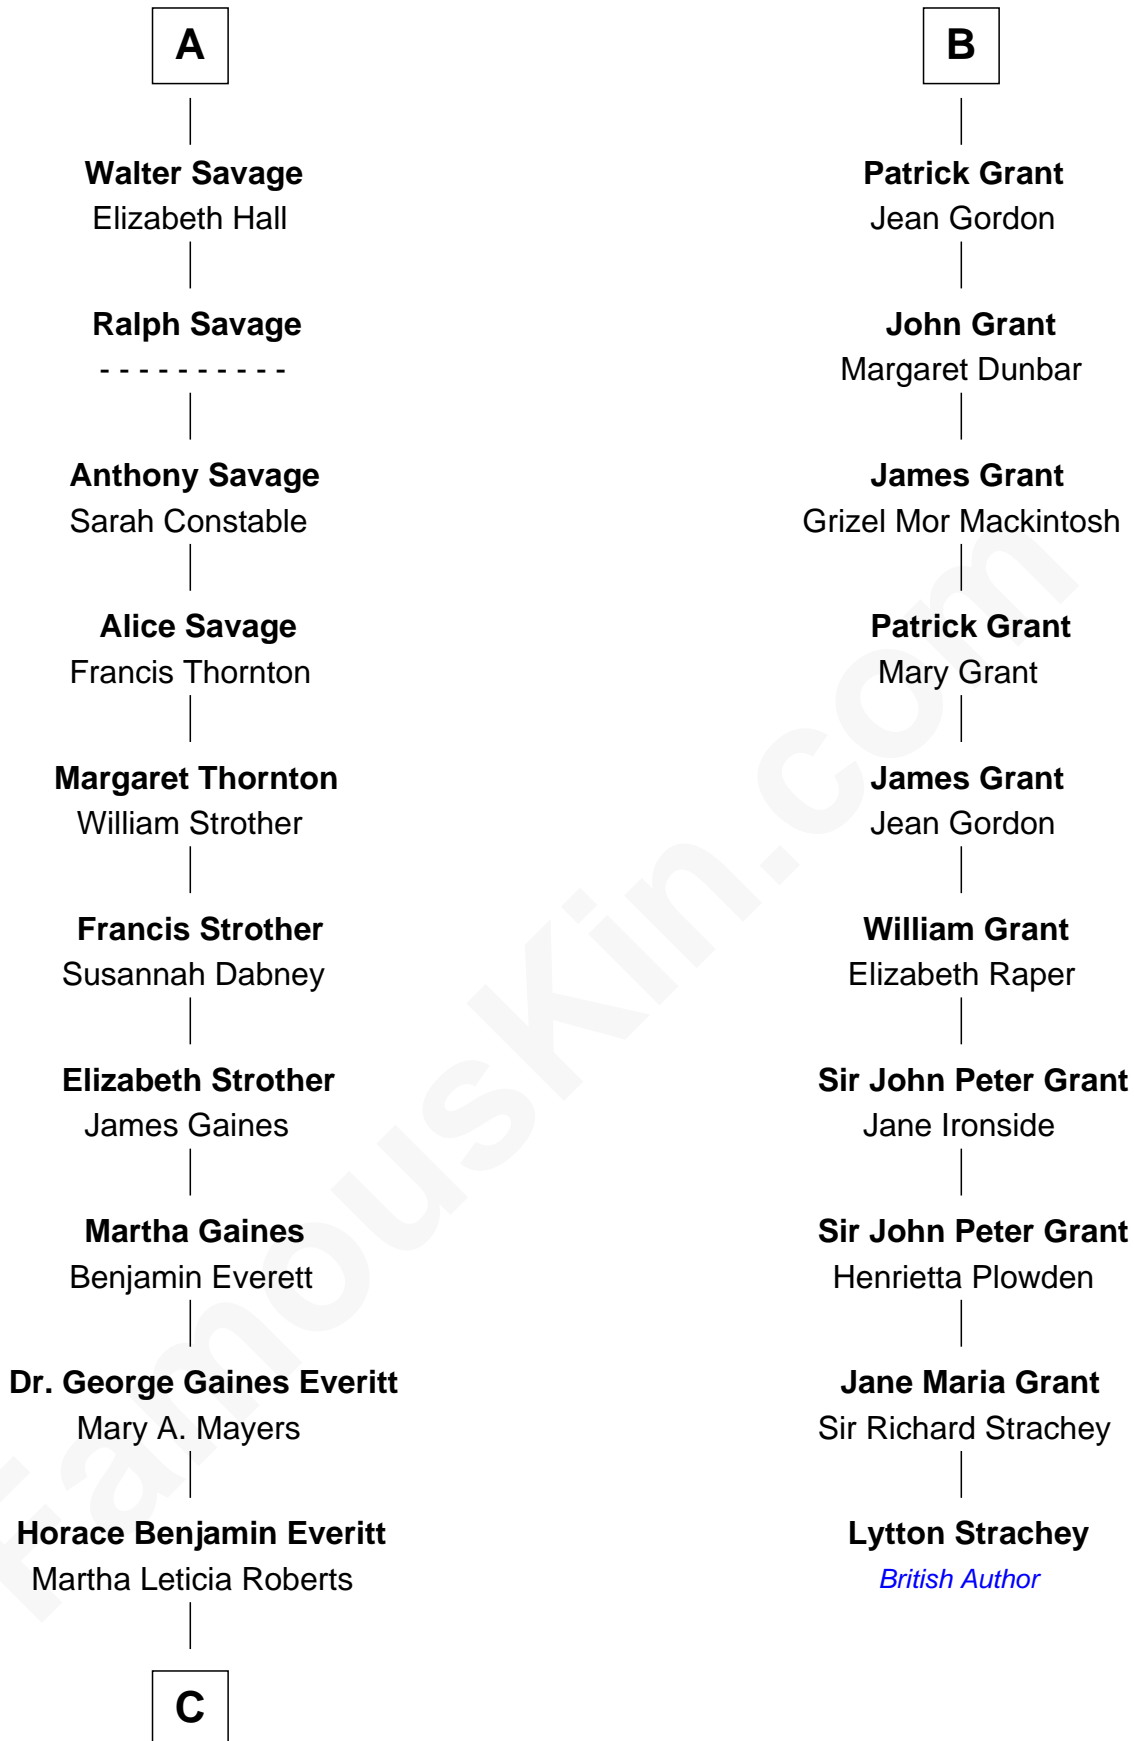

FamousKin.com Relationship Chart of

William H. Macy

TV and Movie Actor

16th cousin 3 times removed of

Lytton Strachey

Author and Co-Founder of Bloomsbury Group

C

—
Mary Lois Everitt
Clement Overstreet

—
Lois Elizabeth Overstreet
William Hall Macy

—
William H. Macy
TV and Movie Actor

FamousKin.com