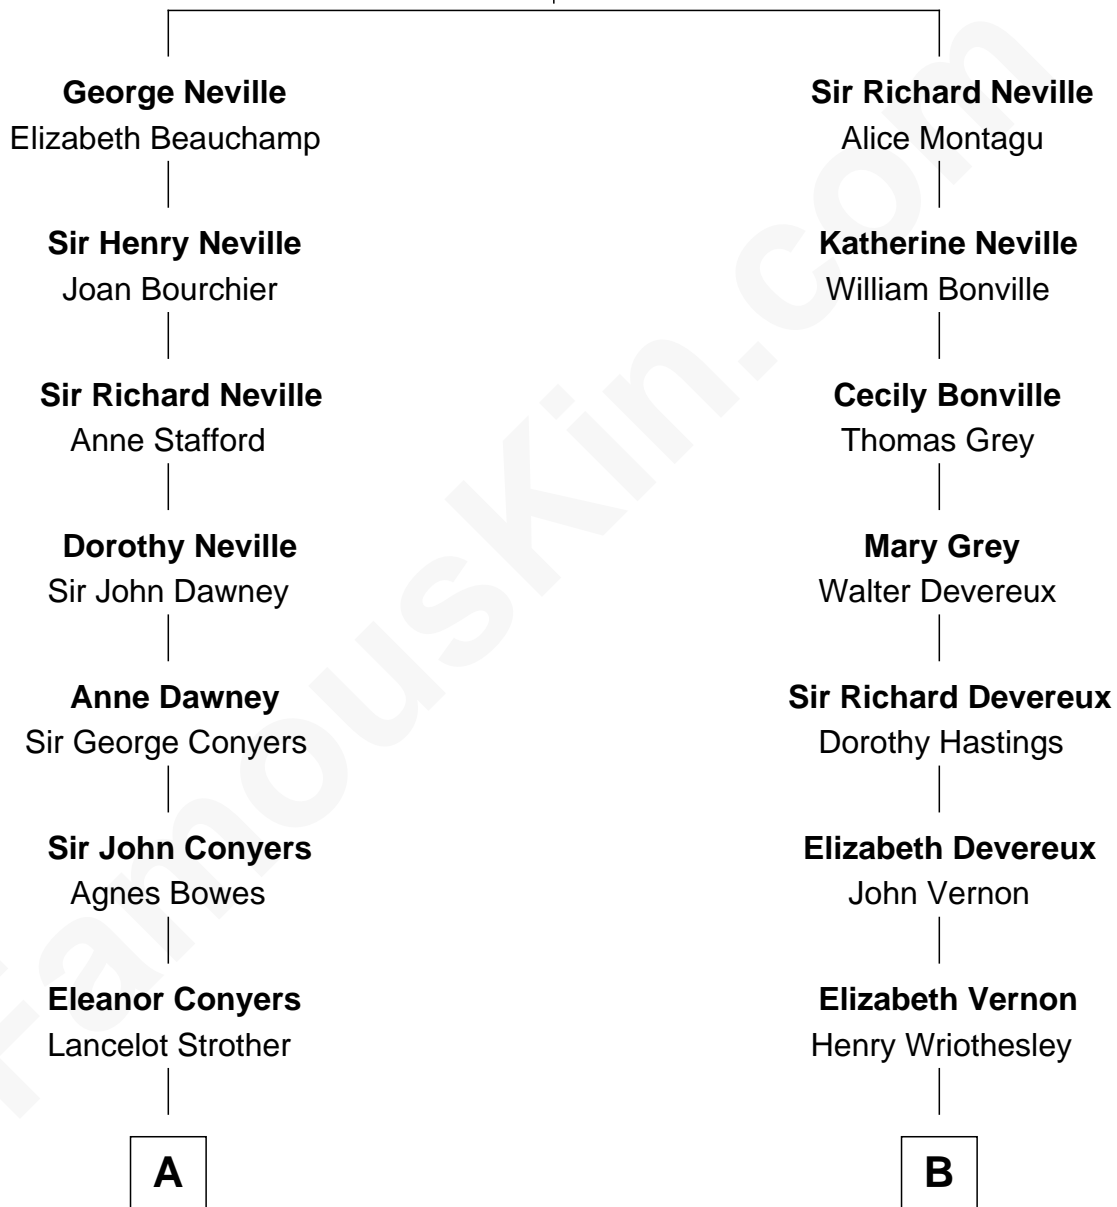

FamousKin.com Relationship Chart of

William H. Macy

TV and Movie Actor

17th cousin 1 time removed of

Sarah Ferguson

Duchess of York

Sir Ralph Neville

Joan Beaufort

C

Ronald Ivor Ferguson

Susan Mary Wright

Sarah Ferguson

Duchess of York

FamousKin.com