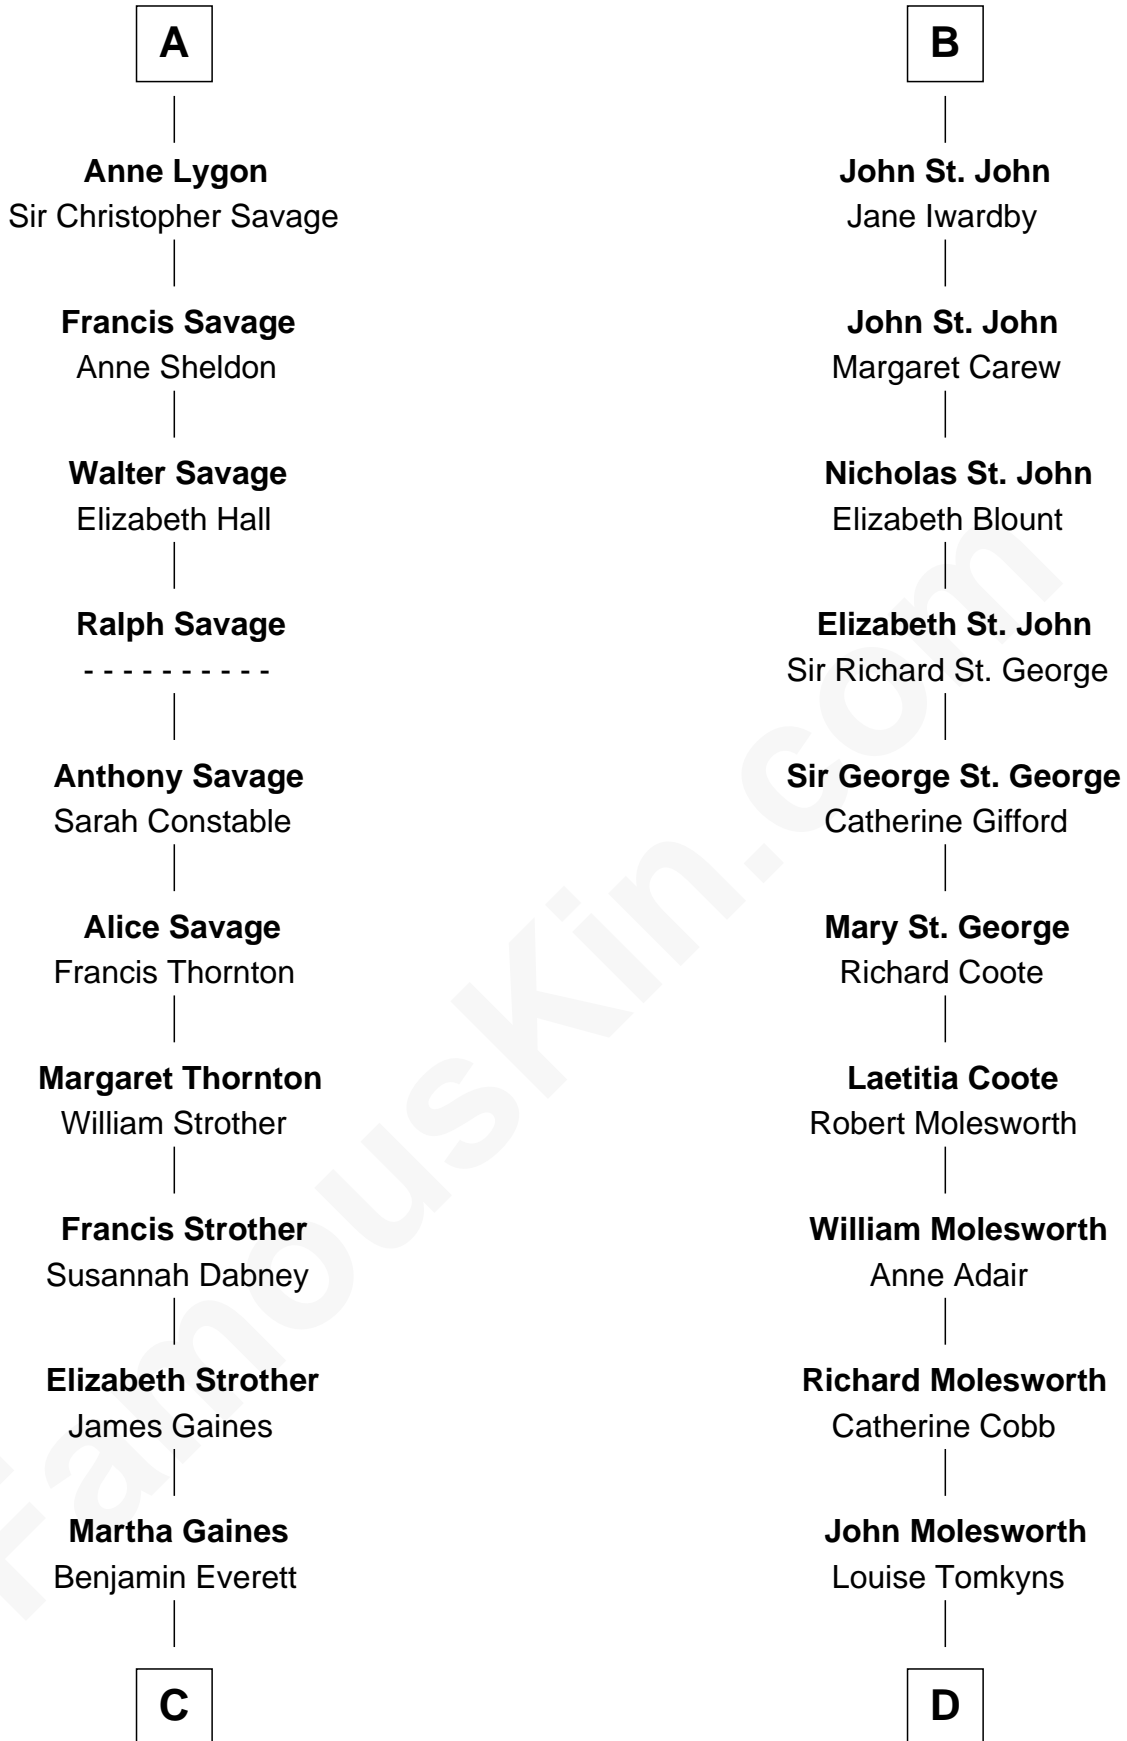

FamousKin.com

Relationship Chart of

William H. Macy

TV and Movie Actor

19th cousin 2 times removed of

Olivia De Havilland

Movie Actress

Sir Walter de Beauchamp

Alice de Tony

C

Dr. George Gaines Everitt

Mary A. Mayers

Horace Benjamin Everitt

Martha Leticia Roberts

Mary Lois Everitt

Clement Overstreet

Lois Elizabeth Overstreet

William Hall Macy

William H. Macy

TV and Movie Actor

D

Margaret Letitia Molesworth

Charles Richard De Havilland

Walter Augustus De Havilland