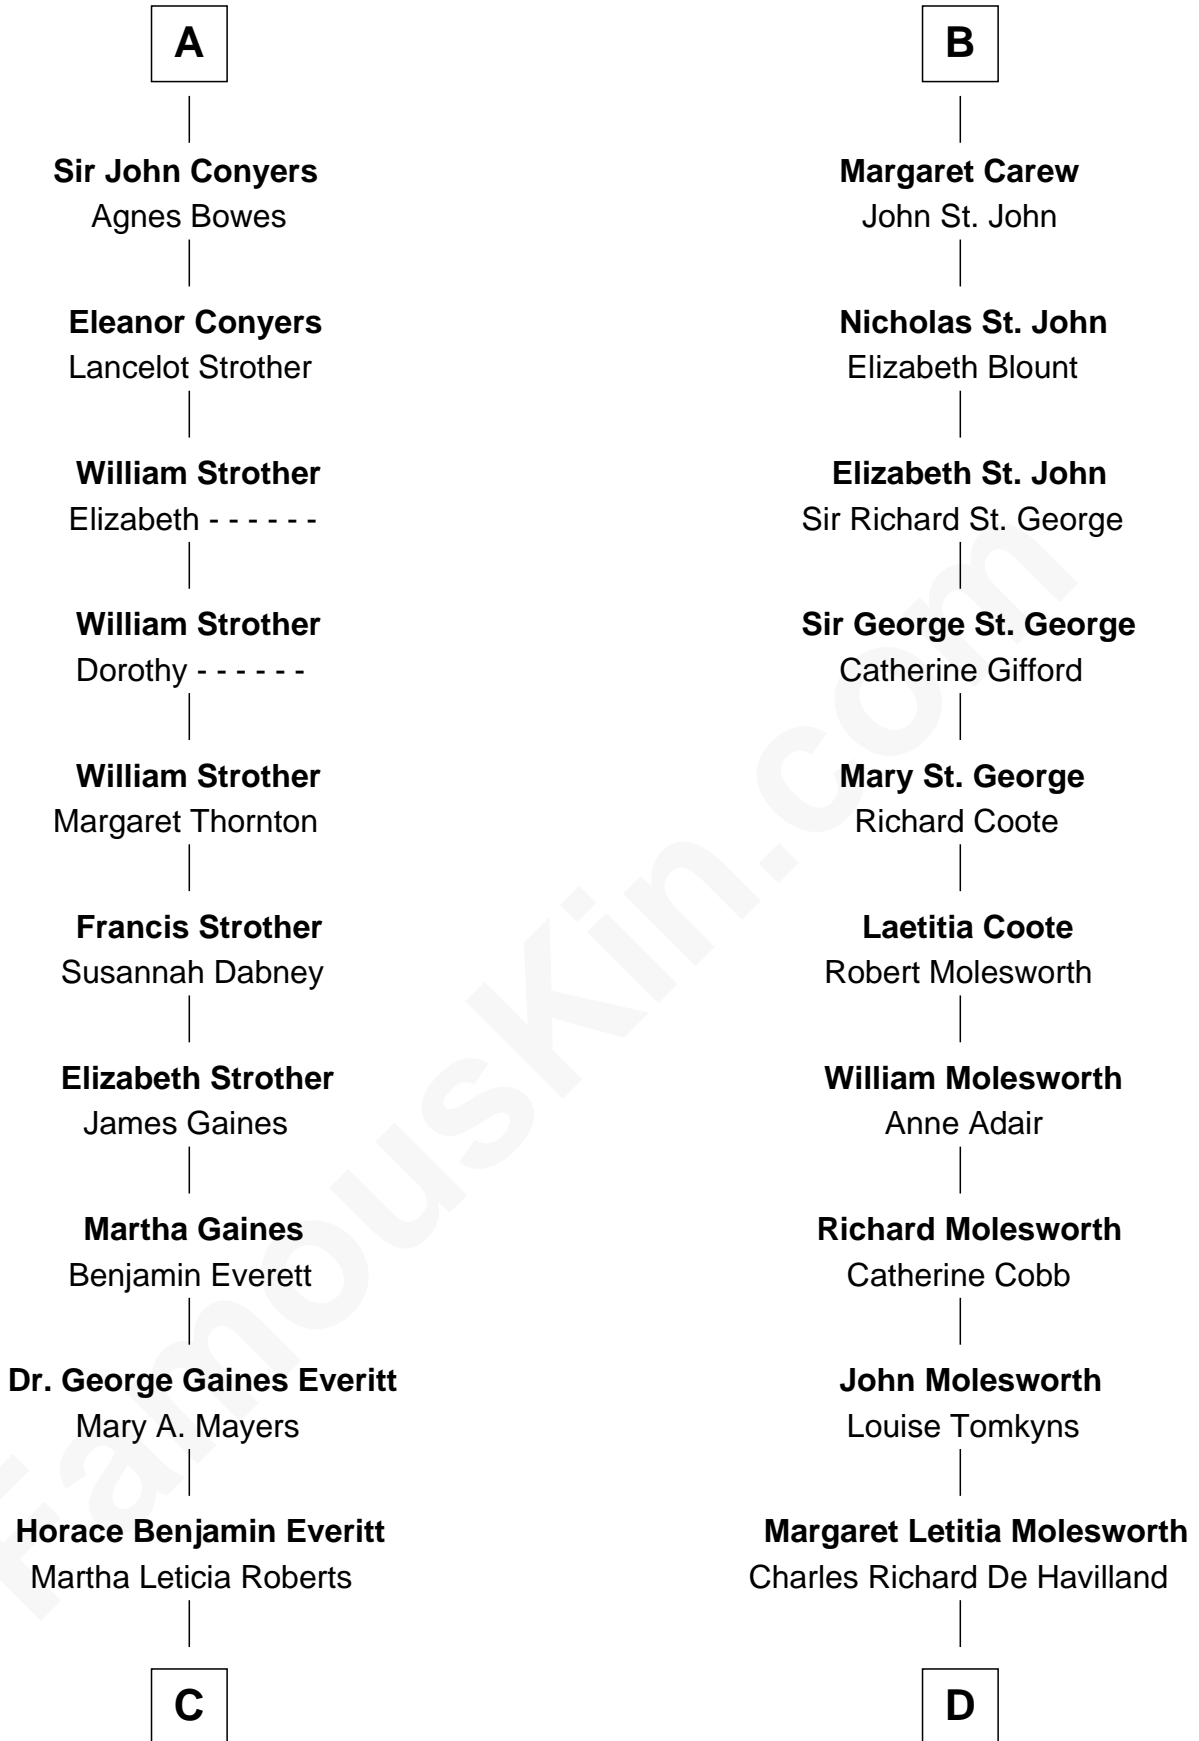

FamousKin.com Relationship Chart of

William H. Macy

TV and Movie Actor

18th cousin 1 time removed of

Olivia De Havilland

Movie Actress

C

Mary Lois Everitt
Clement Overstreet

Lois Elizabeth Overstreet
William Hall Macy

William H. Macy
TV and Movie Actor

D

Walter Augustus De Havilland
Lillian Augusta Ruse

Olivia De Havilland
Movie Actress

FamousKin.com