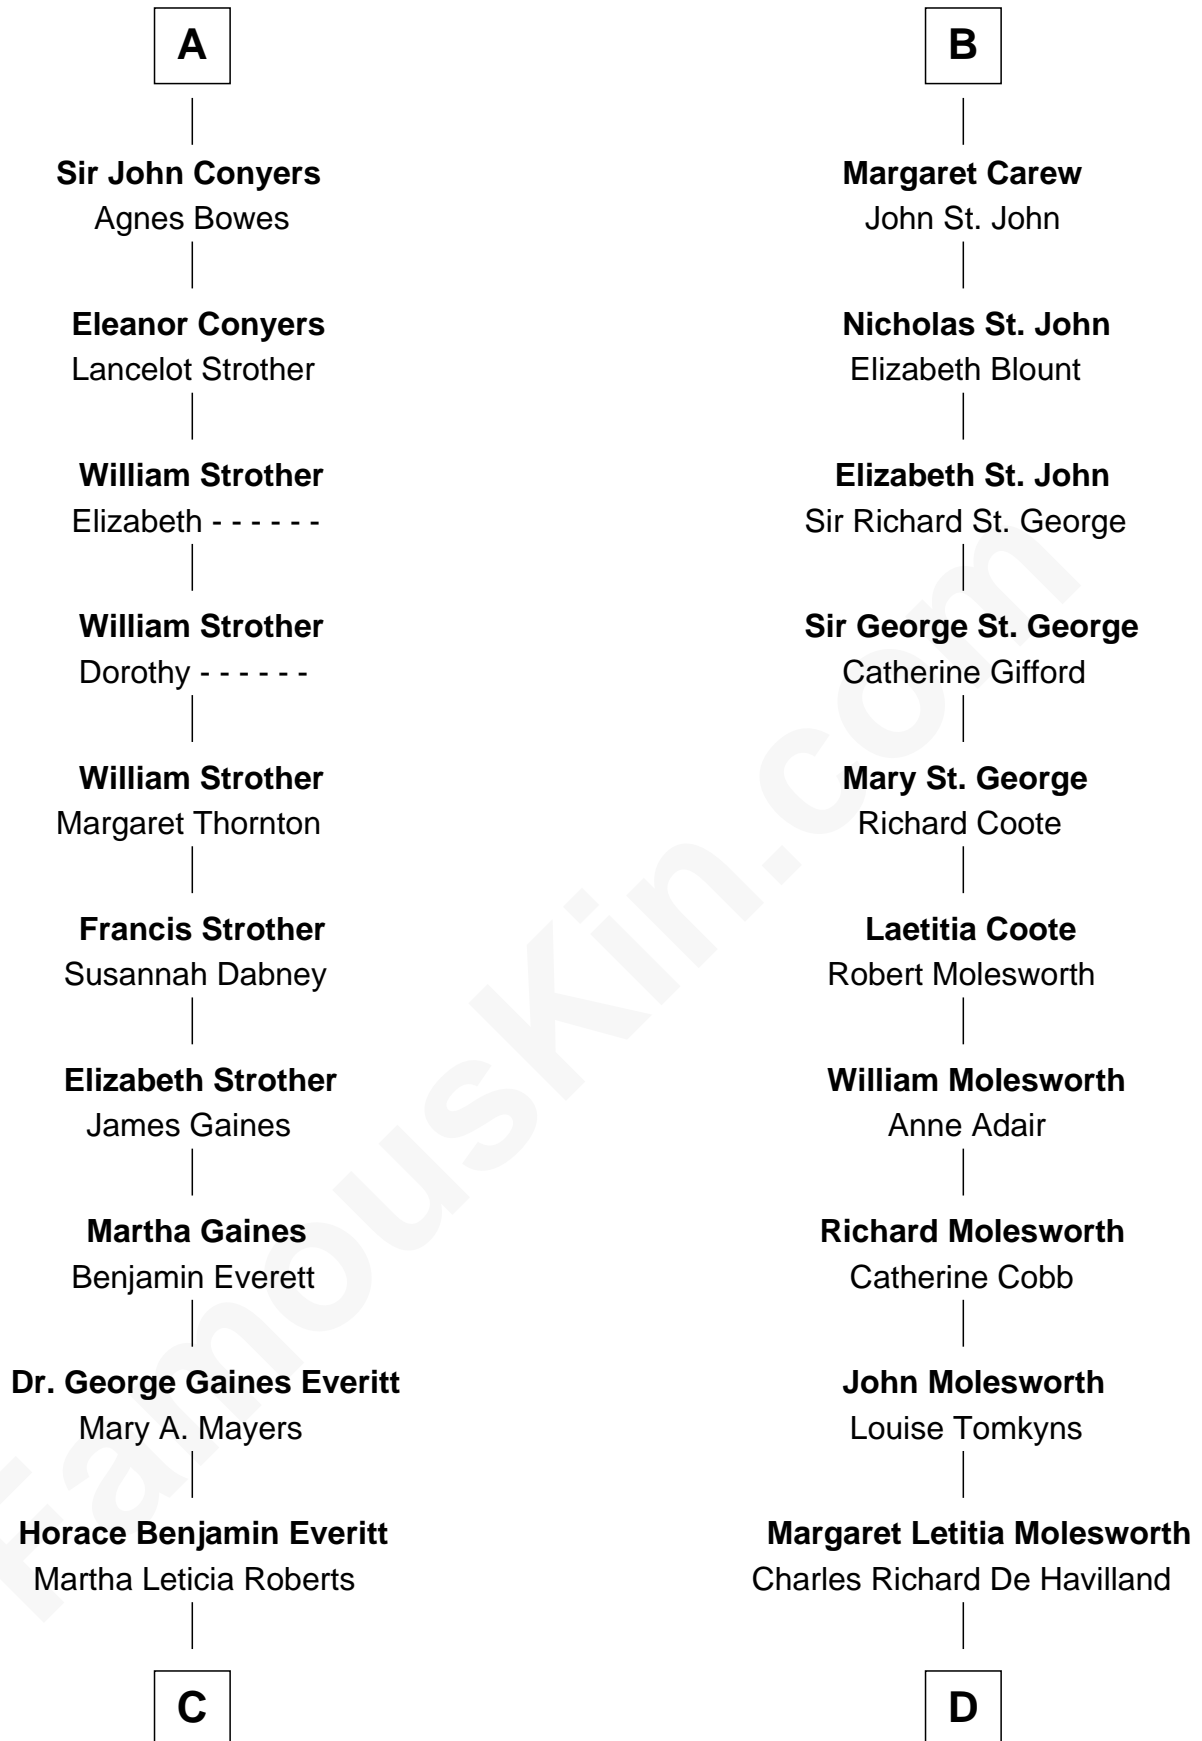

FamousKin.com Relationship Chart of

William H. Macy

TV and Movie Actor

18th cousin 1 time removed of

Joan Fontaine

Movie Actress

FamousKin.com