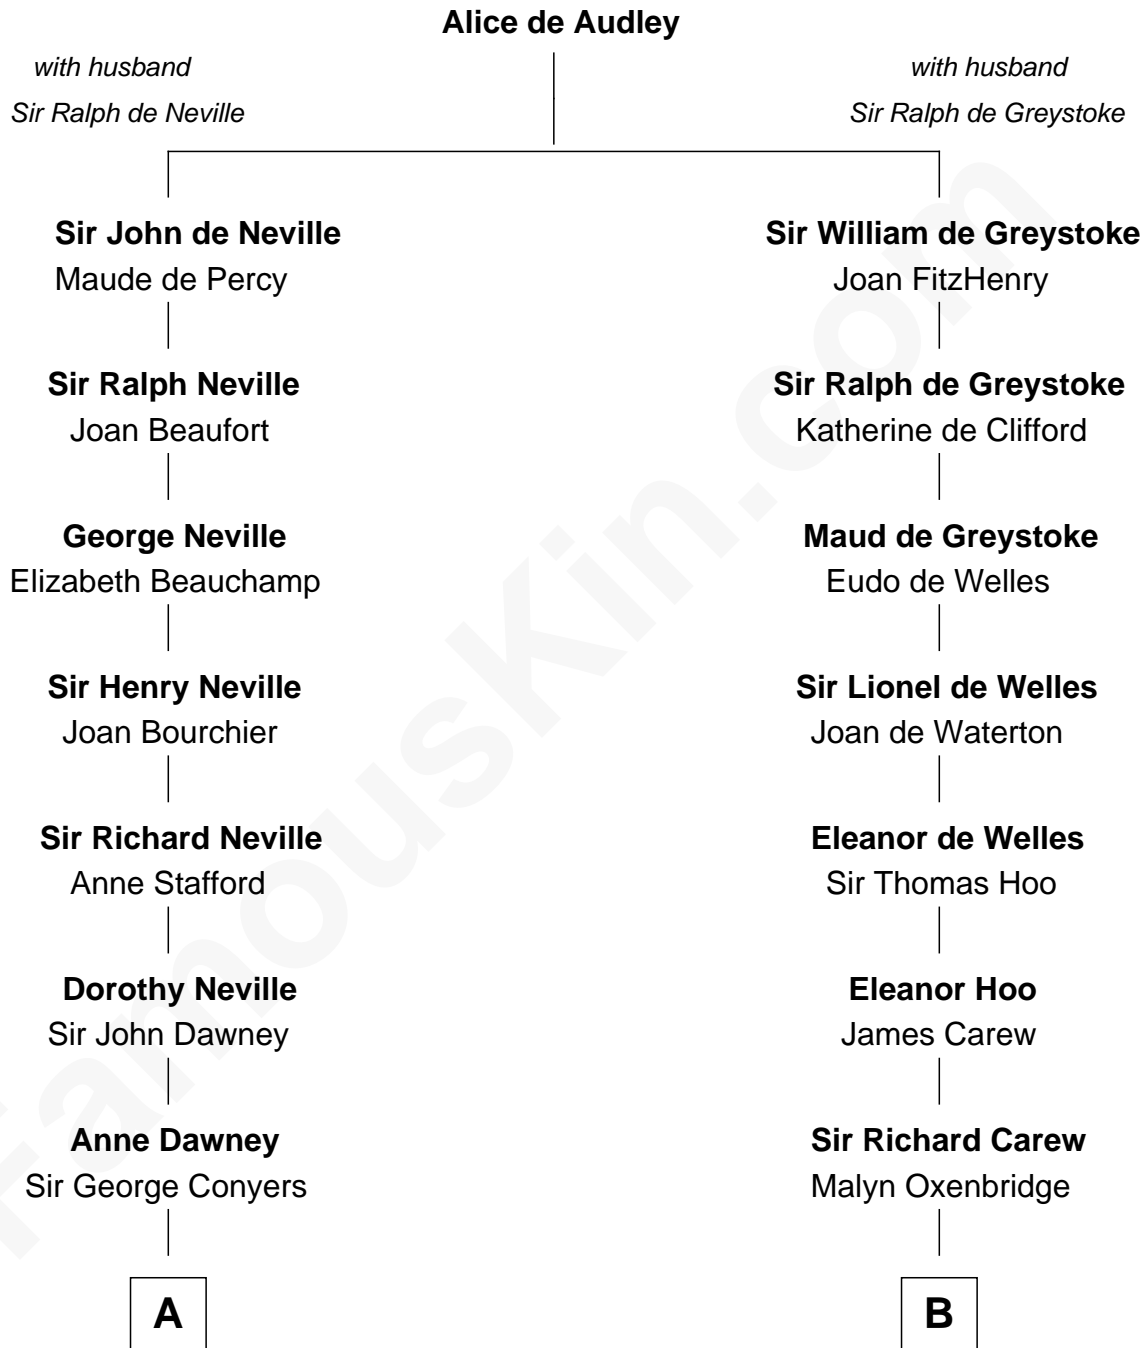

FamousKin.com Relationship Chart of

William H. Macy

TV and Movie Actor

18th cousin 1 time removed of

Joan Fontaine

Movie Actress

FamousKin.com