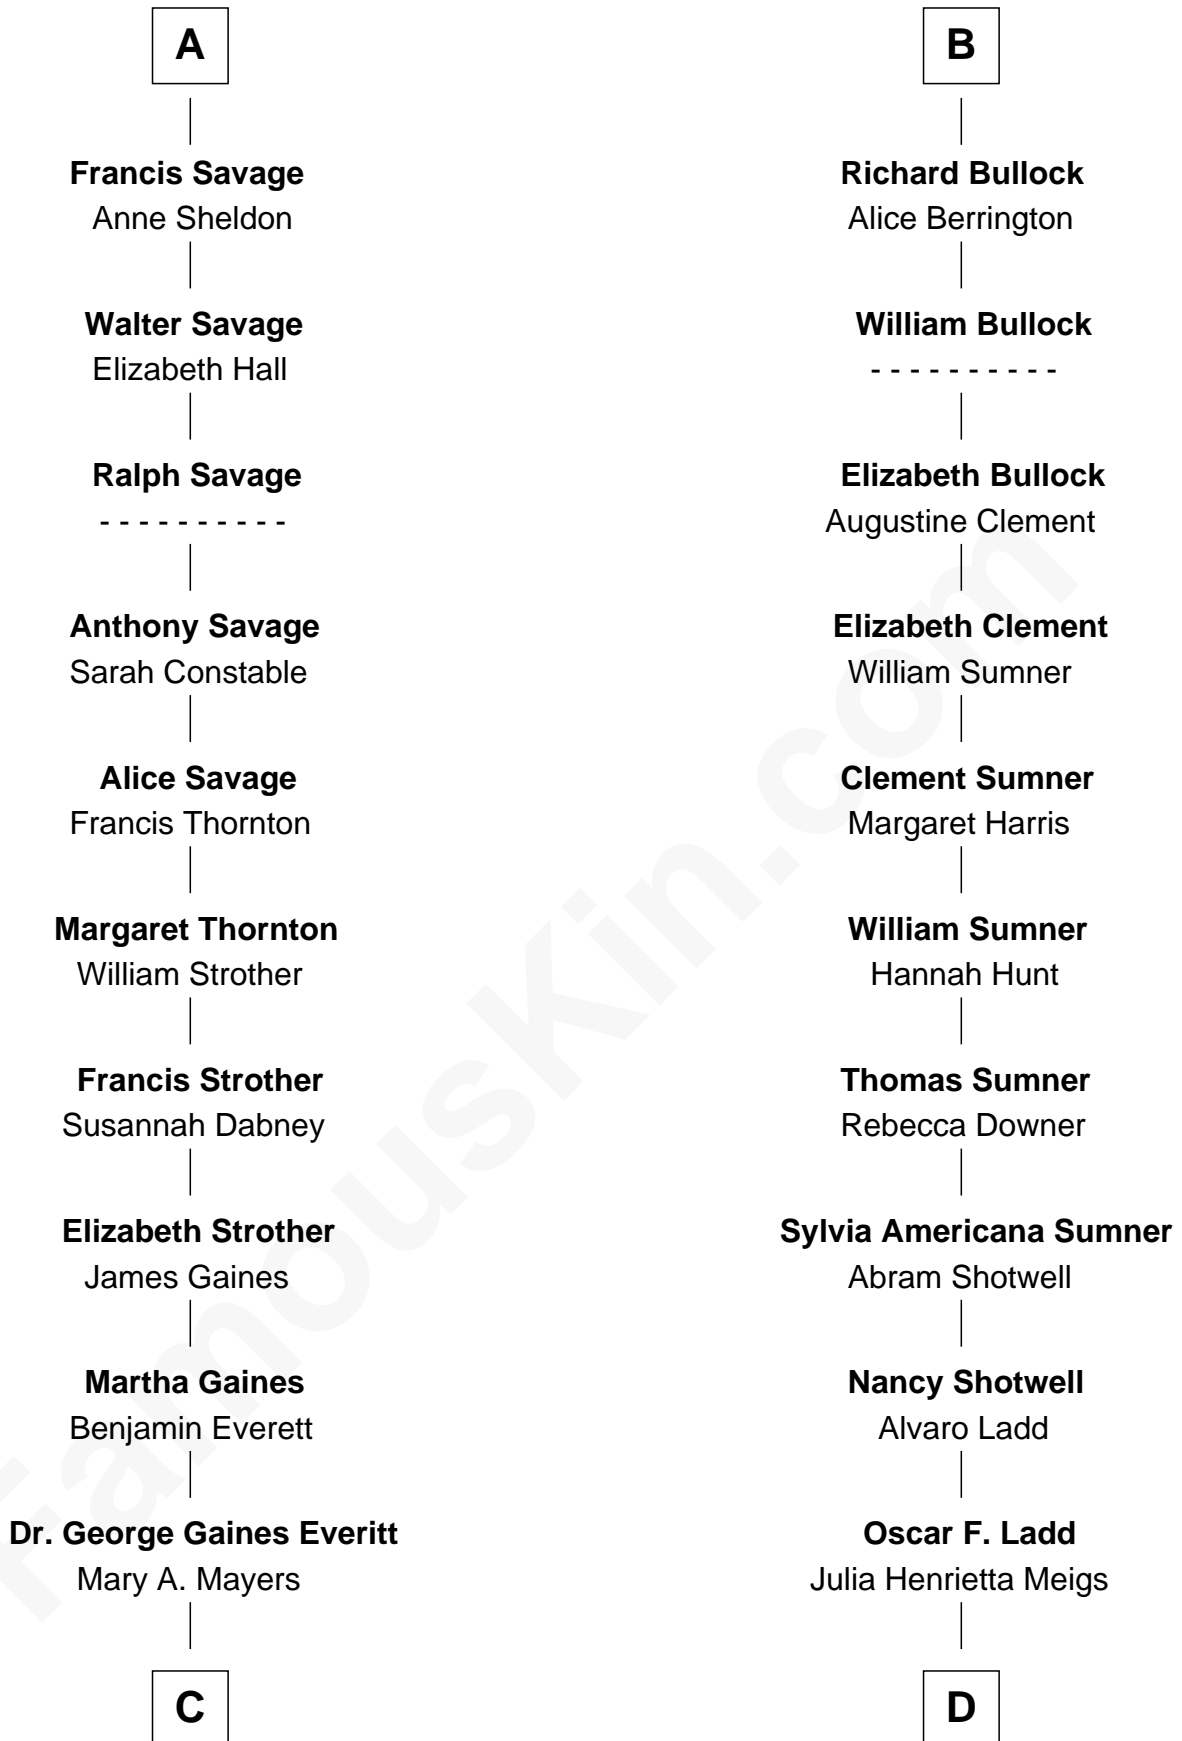

FamousKin.com Relationship Chart of

William H. Macy

TV and Movie Actor

18th cousin 2 times removed of

Alan Ladd

Movie Actor

Bartholomew de Badlesmere

Margaret de Clare

Elizabeth de Badlesmere

Sir William de Bohun

Elizabeth de Bohun

Sir Richard Fitzalan

Elizabeth Fitzalan

Sir Robert Goushill

Joan Goushill

Sir Thomas Stanley

John de Vere

Aubrey de Vere

Alice FitzWalter

Sir Richard de Vere

Alice Sergeaux

Sir John de Vere

Elizabeth Howard

Joan de Vere

Sir William Norreys

Margaret Norreys

Gilbert Bullock

Thomas Bullock

Alice Kingsmill

B

FamousKin.com