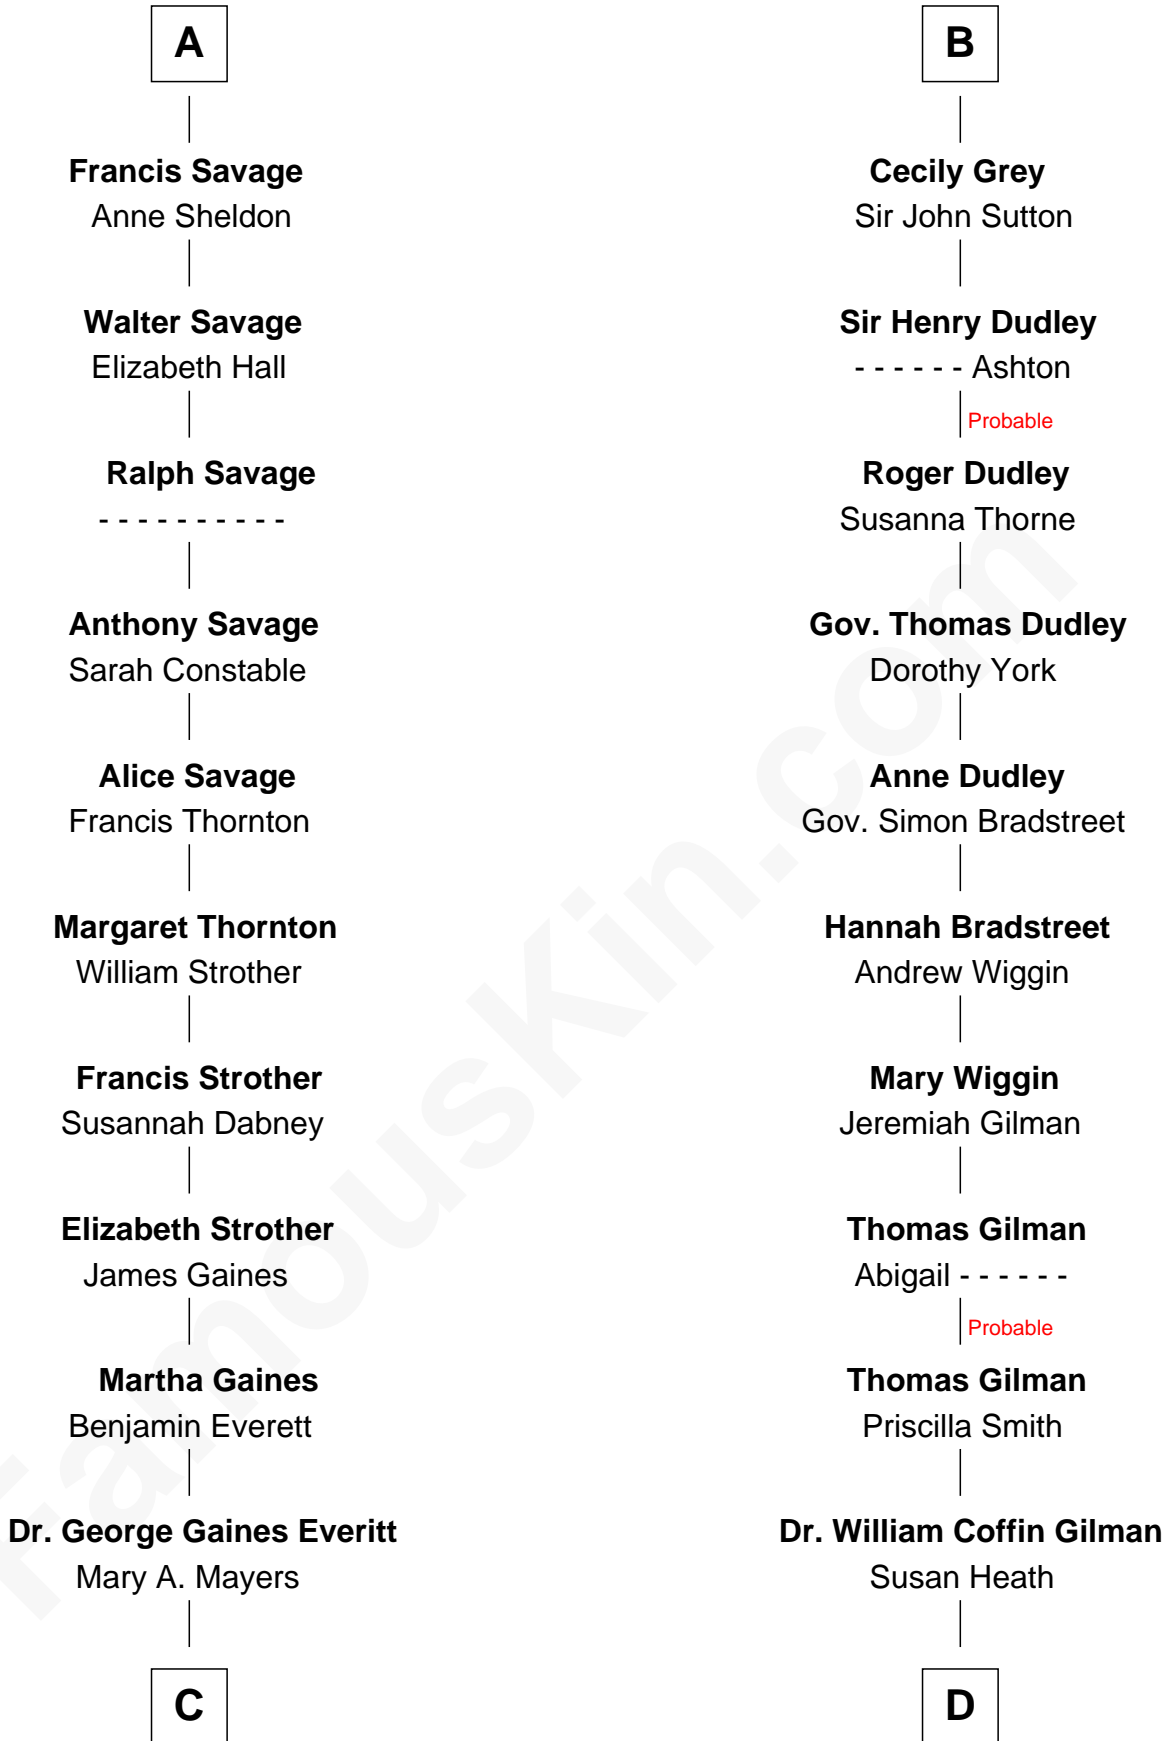

FamousKin.com Relationship Chart of

William H. Macy

TV and Movie Actor

20th cousin 1 time removed of

George Hamilton

TV and Movie Actor

Bartholomew de Badlesmere

Margaret de Clare

Sir William de Ros

Thomas de Ros

Beatrice de Stafford

Margaret de Ros

Sir Reynold Grey

Margaret Grey

Sir William Bonville

William Bonville

Elizabeth Harington

William Bonville

Katherine Neville

Cecily Bonville

Thomas Grey

B

C

Horace Benjamin Everitt
Martha Leticia Roberts

Mary Lois Everitt
Clement Overstreet

Lois Elizabeth Overstreet
William Hall Macy

William H. Macy
TV and Movie Actor

D

William C. Gilman
Mary Ann Stevens

George C. Gilman
Elizabeth Melissa Lane

Lillian C. Gilman
Harry Fuller Hamilton