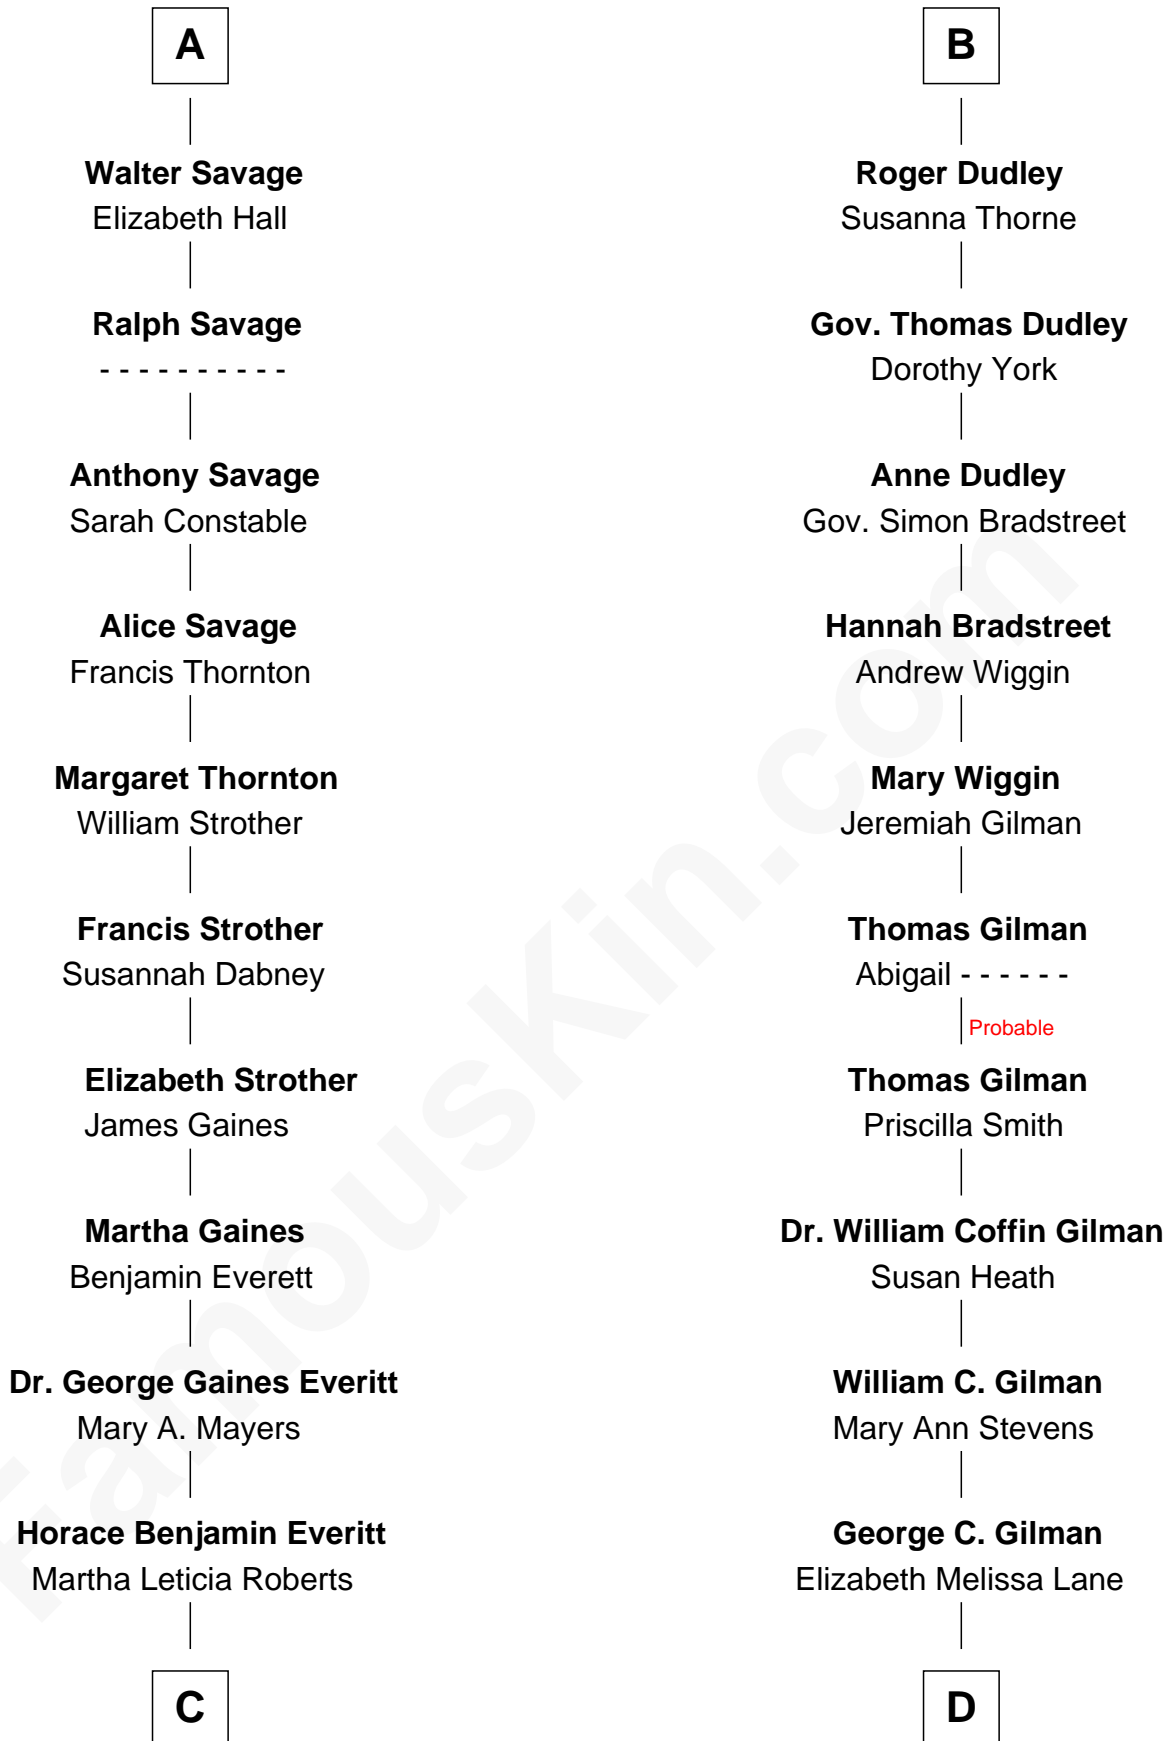

FamousKin.com Relationship Chart of

William H. Macy

TV and Movie Actor

19th cousin of

George Hamilton

TV and Movie Actor

Richard Fitzalan
Eleanor Plantagenet

C

Mary Lois Everitt
Clement Overstreet

Lois Elizabeth Overstreet
William Hall Macy

William H. Macy
TV and Movie Actor

D

Lillian C. Gilman
Harry Fuller Hamilton

George William Hamilton
Anne Lucille Stevens

George Hamilton
TV and Movie Actor