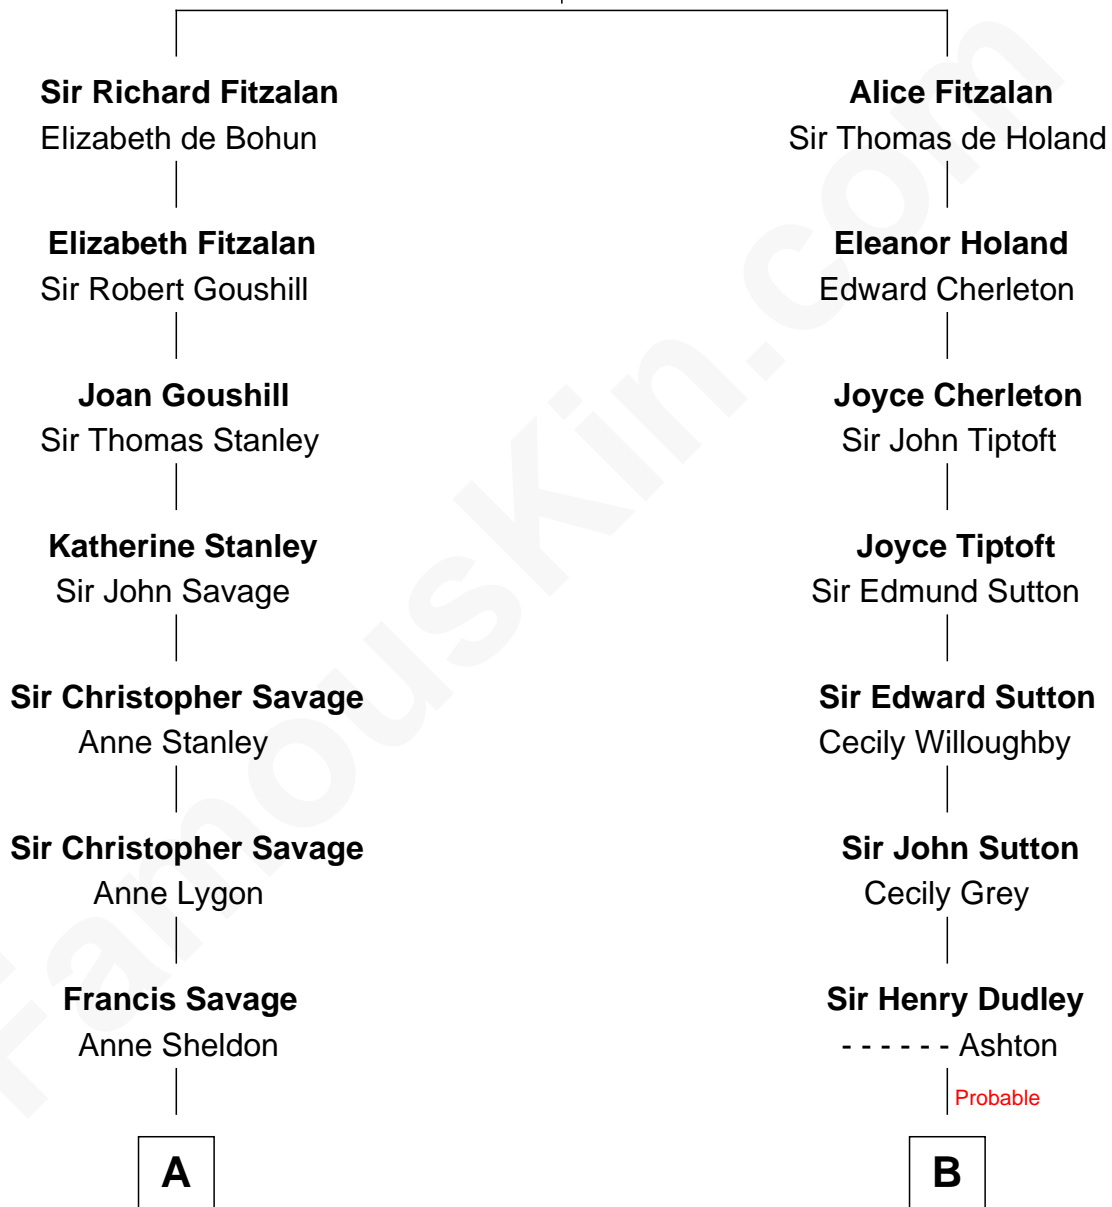

FamousKin.com Relationship Chart of

William H. Macy

TV and Movie Actor

19th cousin of

George Hamilton

TV and Movie Actor

Richard Fitzalan
Eleanor Plantagenet

C

Mary Lois Everitt
Clement Overstreet

Lois Elizabeth Overstreet
William Hall Macy

William H. Macy
TV and Movie Actor

D

Lillian C. Gilman
Harry Fuller Hamilton

George William Hamilton
Anne Lucille Stevens

George Hamilton
TV and Movie Actor