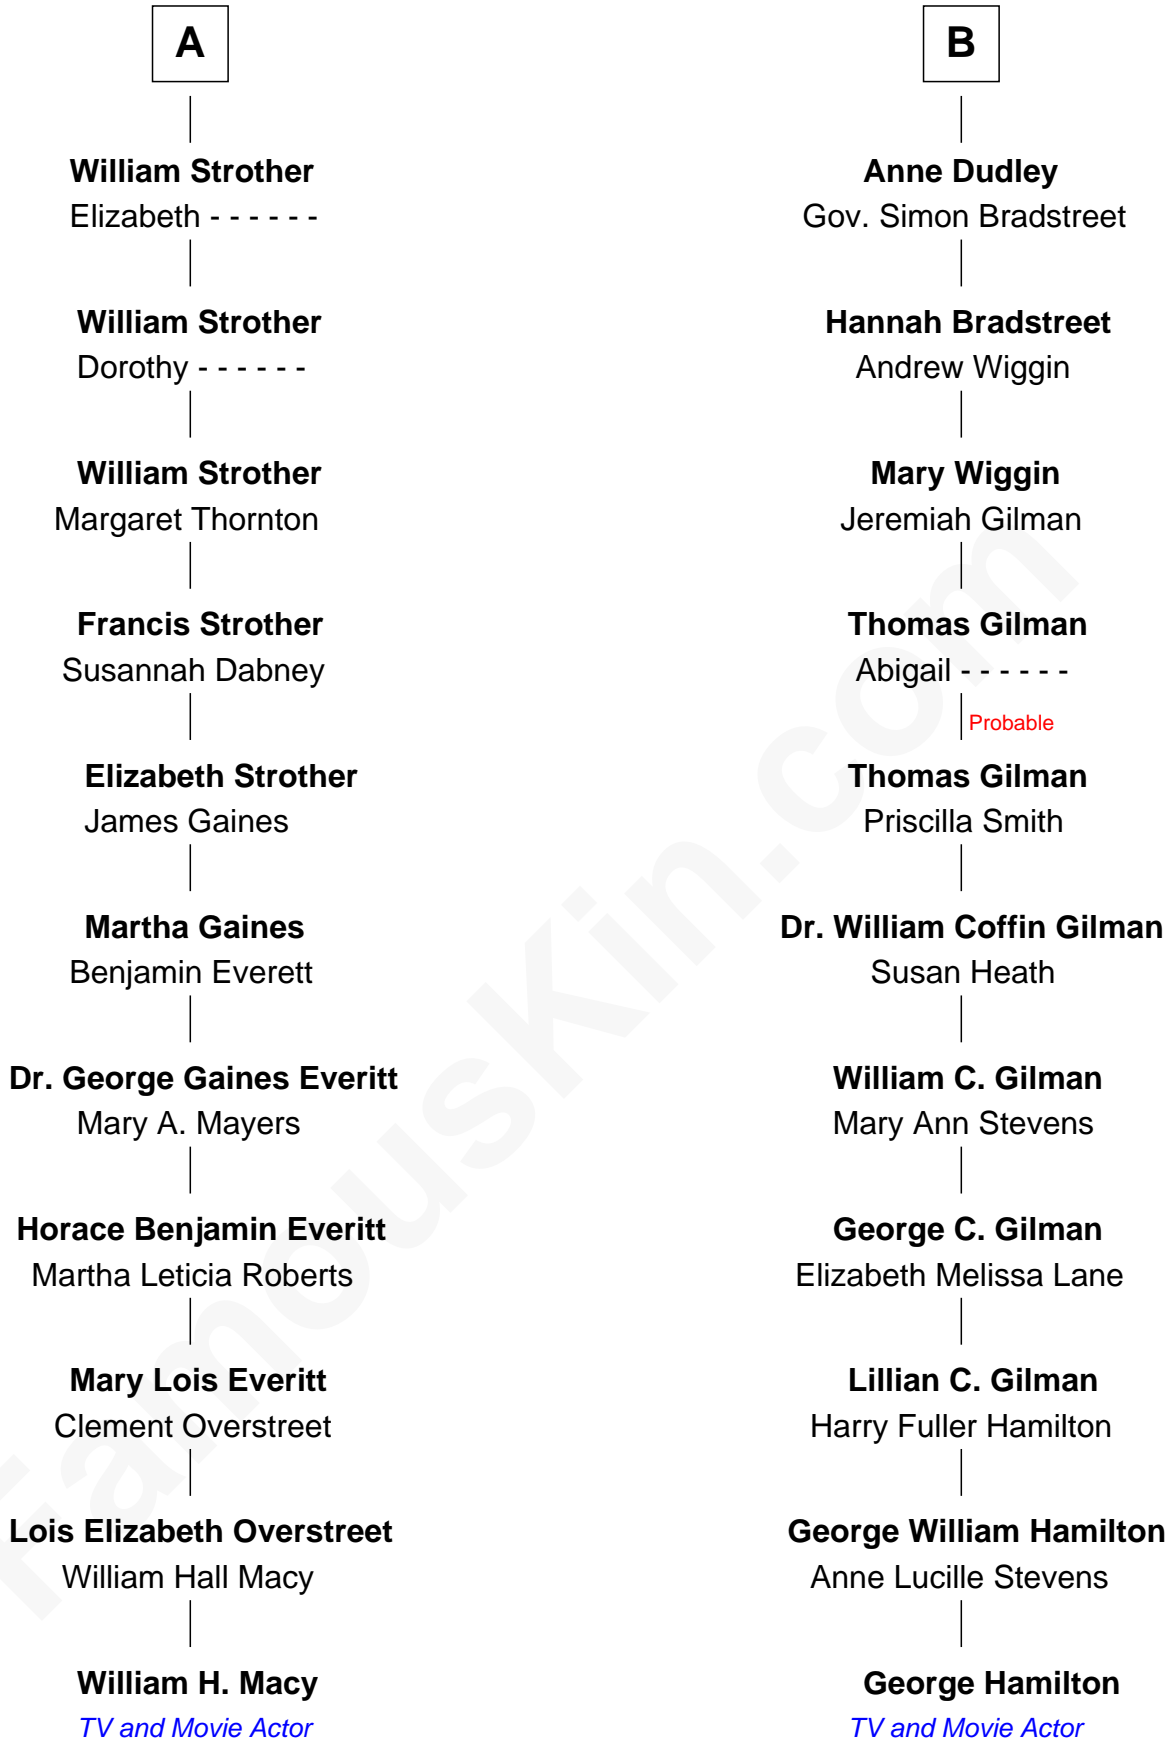

# FamousKin.com Relationship Chart of

**William H. Macy**

*TV and Movie Actor*

17th cousin of

**George Hamilton**

*TV and Movie Actor*

**Sir Ralph Neville**

Joan Beaufort

**George Neville**  
Elizabeth Beauchamp

**Sir Henry Neville**  
Joan Bouchier

**Sir Richard Neville**  
Anne Stafford

**Dorothy Neville**  
Sir John Dawney

**Anne Dawney**  
Sir George Conyers

**Sir John Conyers**  
Agnes Bowes

**Eleanor Conyers**  
Lancelot Strother

**A**

**Katherine Neville**  
Sir Thomas Strangeways

**Joan Strangeways**  
Sir William Willoughby

**Cecily Willoughby**  
Sir Edward Sutton

**Sir John Sutton**  
Cecily Grey

**Sir Henry Dudley**  
----- Ashton

*Probable*

**Roger Dudley**  
Susanna Thorne

**Gov. Thomas Dudley**  
Dorothy York

**B**

George Hamilton photo by [Angela George](#) (CC BY-SA 3.0)