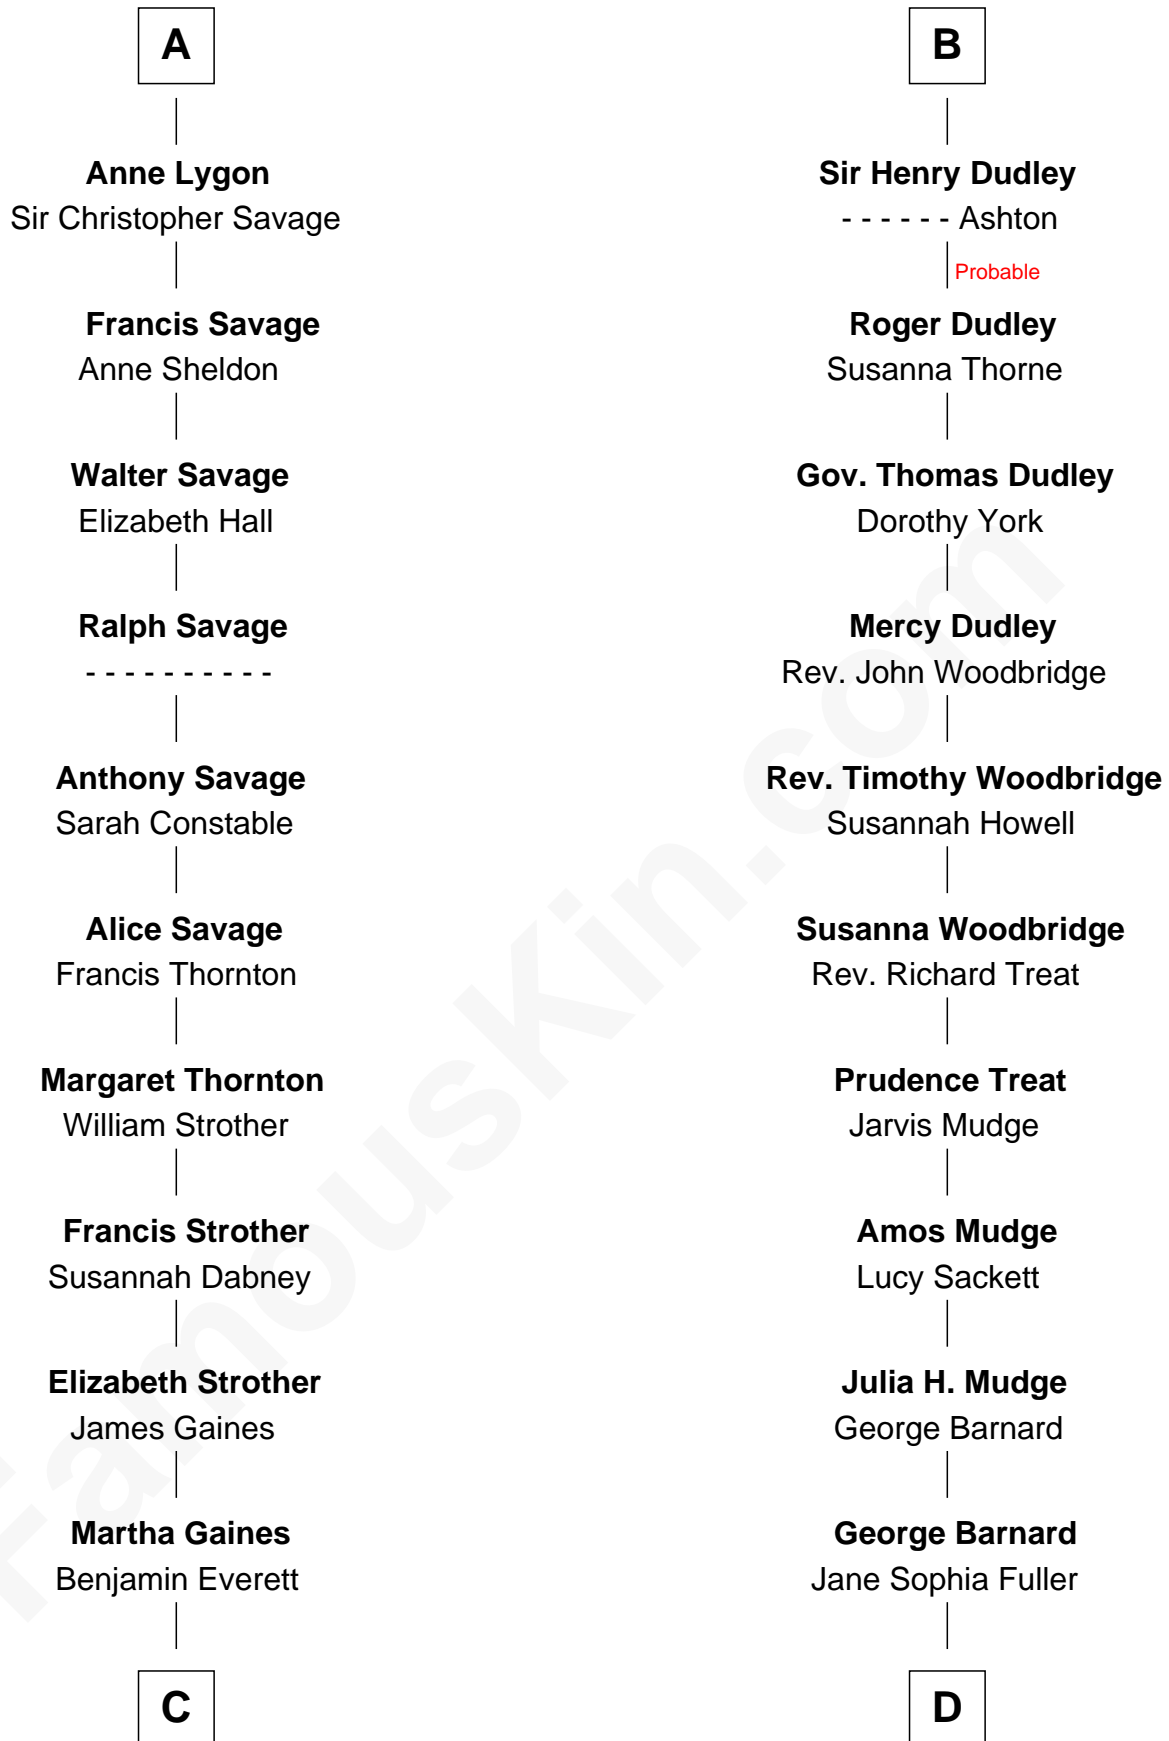

FamousKin.com Relationship Chart of

William H. Macy

TV and Movie Actor

19th cousin 2 times removed of

Dick Clark

Radio and TV Host

Margaret de Audley

Ralph de Stafford

C

Dr. George Gaines Everitt

Mary A. Mayers

Horace Benjamin Everitt

Martha Leticia Roberts

Mary Lois Everitt

Clement Overstreet

Lois Elizabeth Overstreet

William Hall Macy

William H. Macy

TV and Movie Actor

D

Charles Fuller Barnard

Anna May Aldridge

Julia Fuller Barnard

Richard Augustus Clark