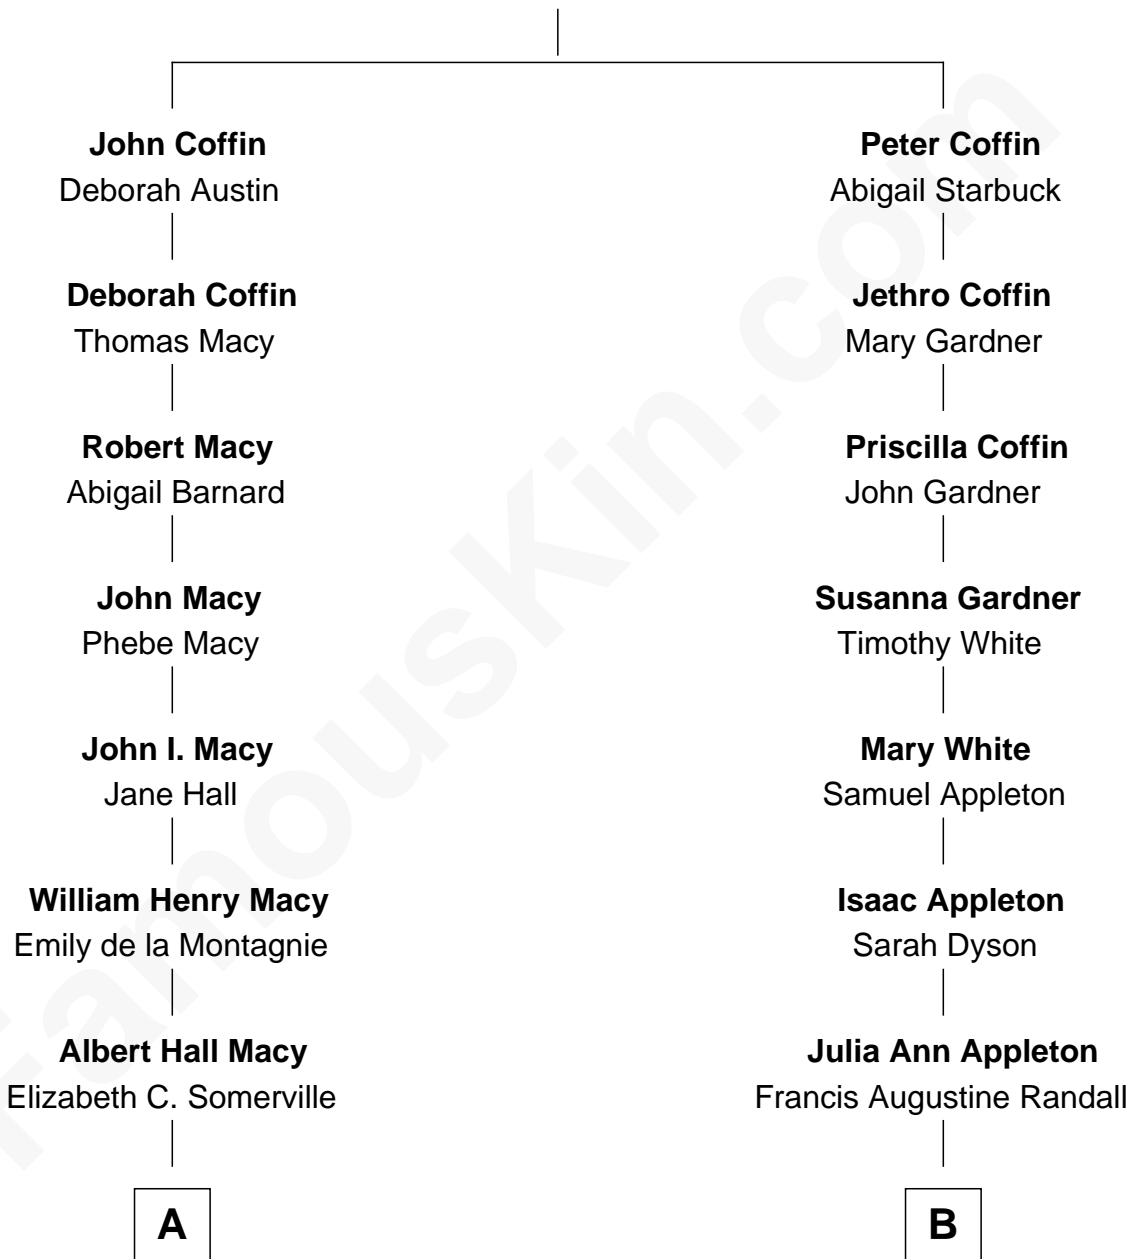

# FamousKin.com Relationship Chart of

**William H. Macy**

*TV and Movie Actor*

8th cousin 3 times removed of

**James Spader**

*TV and Movie Actor*

**Tristram Coffin**

Dionis Stevens

**A**

**William Hall Macy**  
Lois Elizabeth Overstreet

**William H. Macy**  
*TV and Movie Actor*

**B**

**Julia M. Randall**  
William E. Fraser

**Edward Abbott Fraser**  
Myrtle H. Brown

**James Randall Fraser**  
Elizabeth Higginson Bowditch

**Jean Fraser**  
Stoddard Greenwood Spader

**James Spader**  
*TV and Movie Actor*