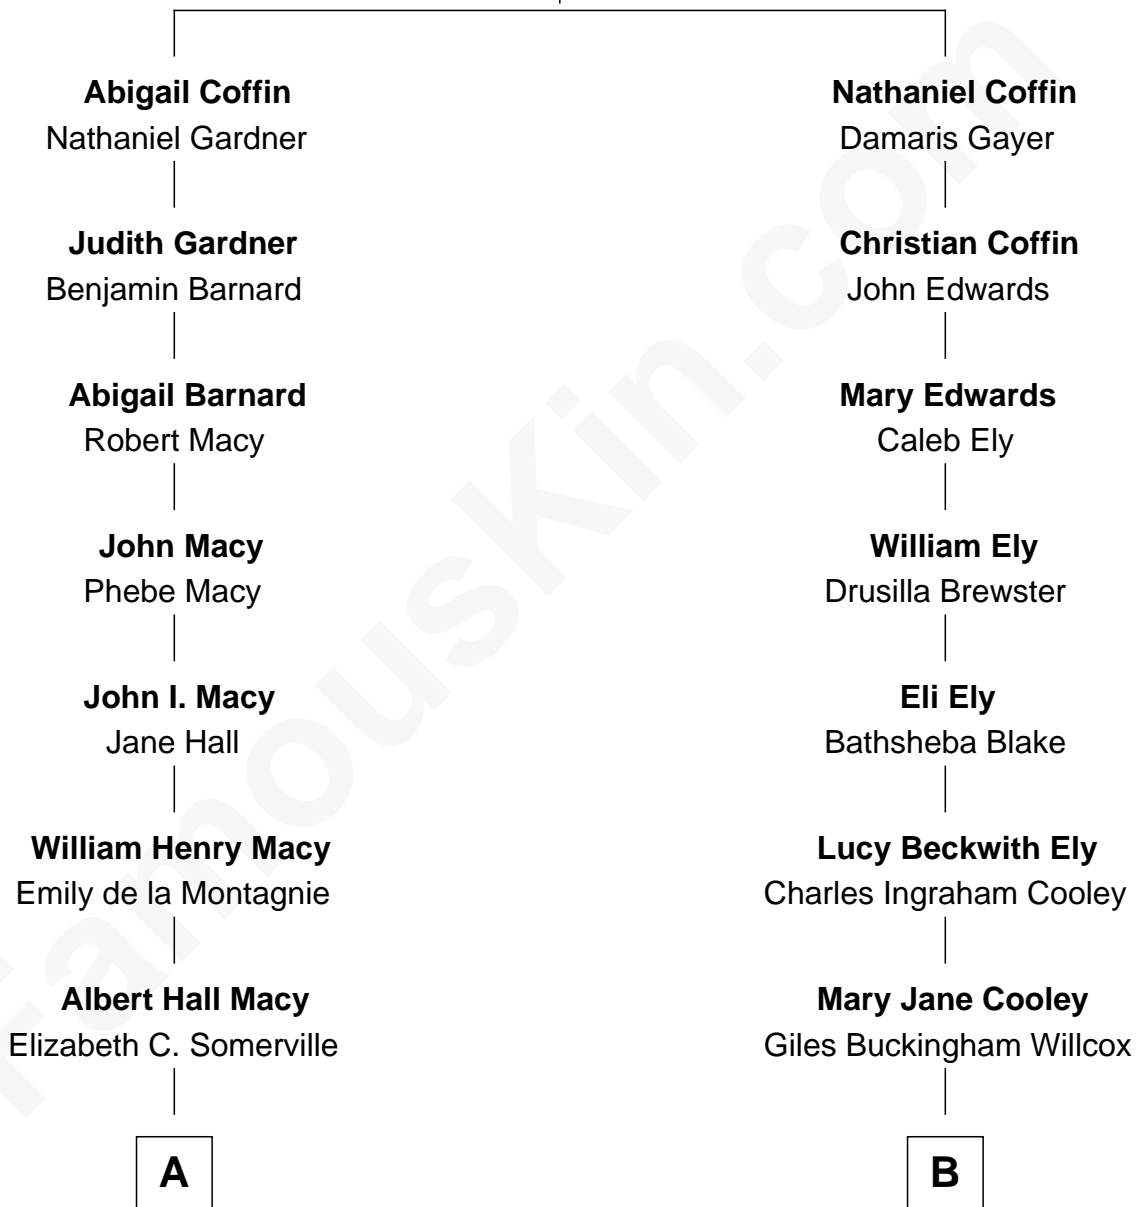

FamousKin.com Relationship Chart of

William H. Macy

TV and Movie Actor

8th cousin 2 times removed of

Elisabeth Shue

TV and Movie Actress

James Coffin
Mary Severance

A

William Hall Macy
Lois Elizabeth Overstreet

William H. Macy
TV and Movie Actor

B

Harriet Grace Brewster Willcox
Alexander Hunter Gunn

Mary Brewster Gunn
Adoniram Judson Wells

Anne Brewster Wells
James William Shue

Elisabeth Shue
TV and Movie Actress