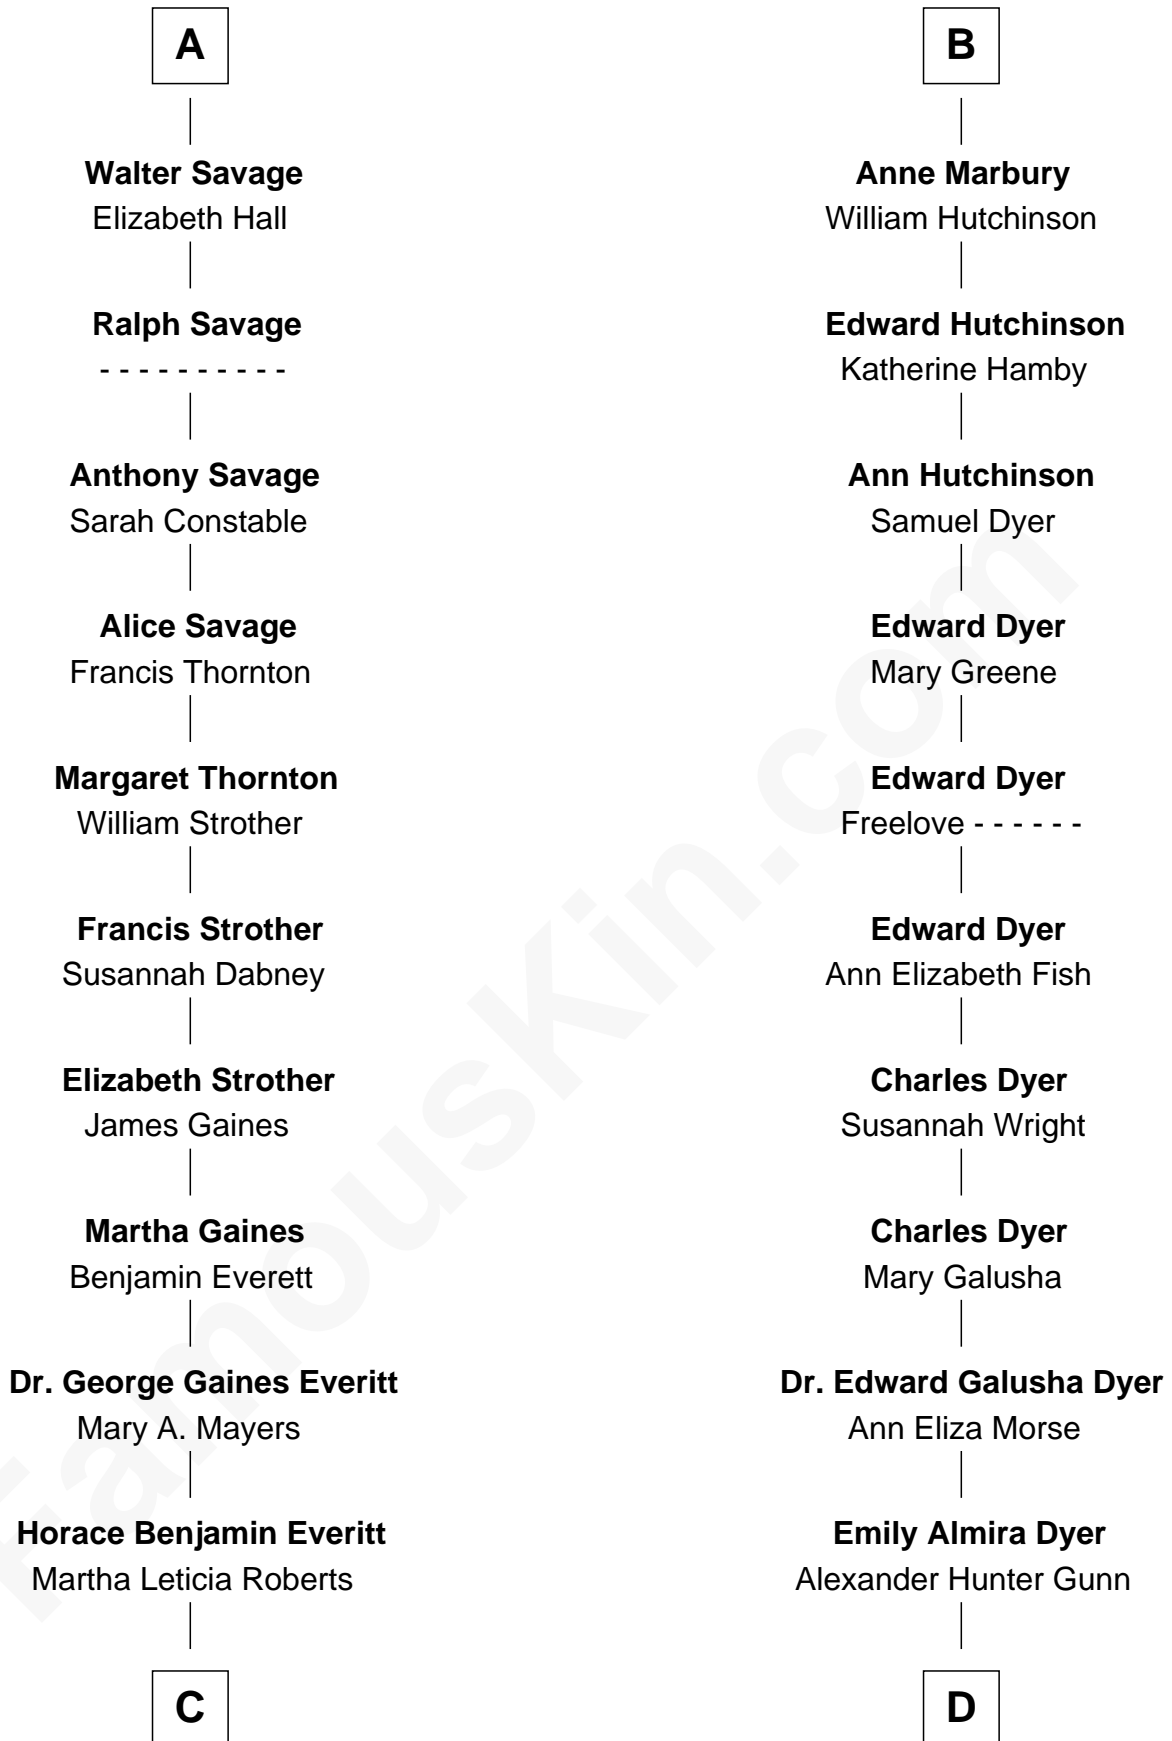

FamousKin.com

Relationship Chart of

William H. Macy

TV and Movie Actor

19th cousin 1 time removed of

Elisabeth Shue

TV and Movie Actress

Robert de Ferrers
Margaret Despencer

C

Mary Lois Everitt
Clement Overstreet

Lois Elizabeth Overstreet
William Hall Macy

William H. Macy
TV and Movie Actor

D

Alexander Hunter Gunn
Harriet Grace Brewster Willcox

Mary Brewster Gunn
Adoniram Judson Wells

Anne Brewster Wells
James William Shue

Elisabeth Shue
TV and Movie Actress

FamousKin.com