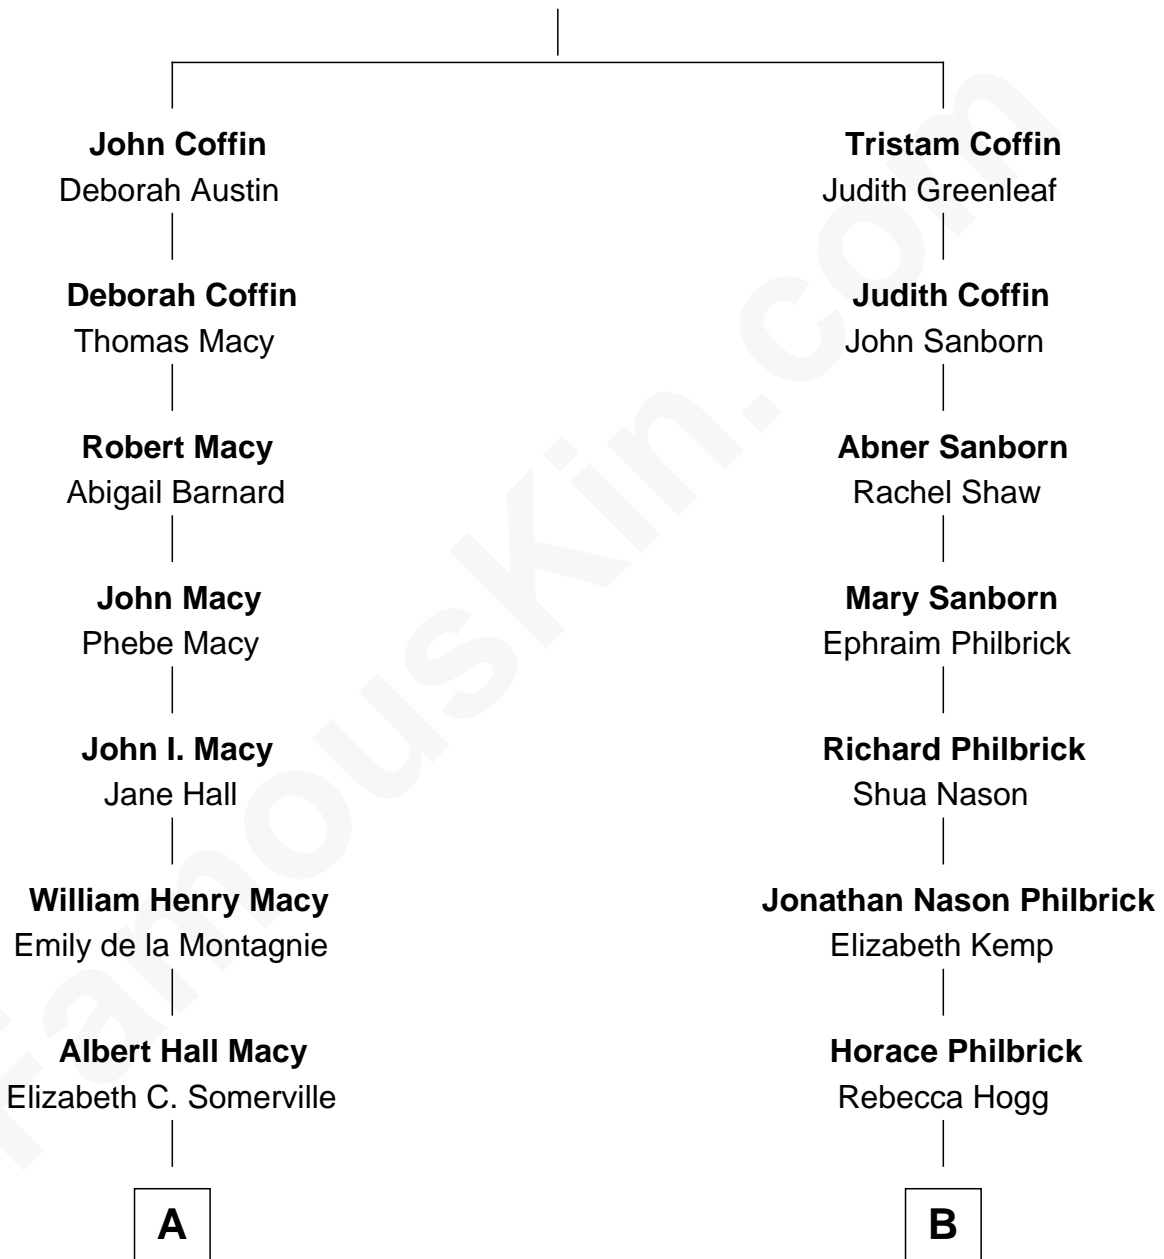

FamousKin.com Relationship Chart of

William H. Macy

TV and Movie Actor

8th cousin 3 times removed of

Nathaniel Philbrick

Author of In the Heart of the Sea

Tristram Coffin

Dionis Stevens

A

William Hall Macy
Lois Elizabeth Overstreet

William H. Macy
TV and Movie Actor

B

Horace R. Philbrick
Susan Rebecca Furnald

Charles H. Philbrick
Anna Louise Dunlap

Clarence Horace Philbrick
Mary Fredrika Koopman

Thomas L. Philbrick
Marianne Dennis

Nathaniel Philbrick
Author, In the Heart of the Sea