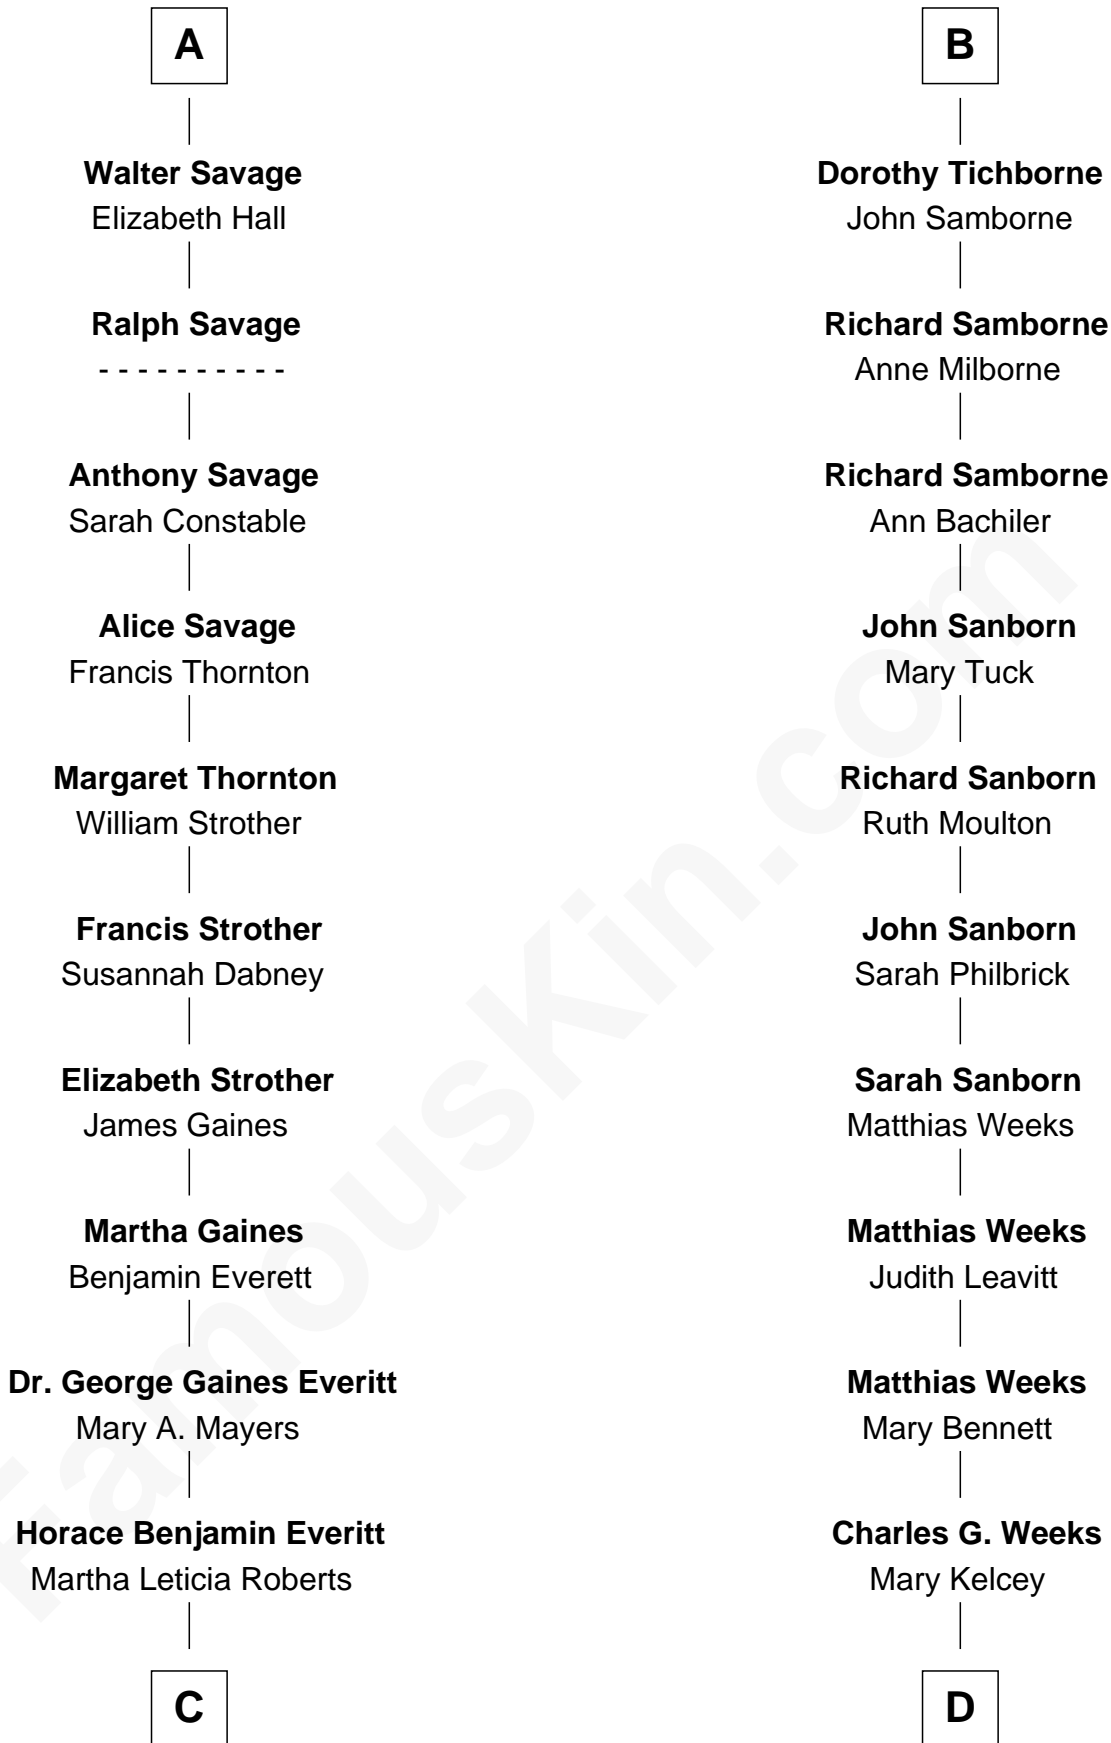

FamousKin.com Relationship Chart of

William H. Macy

TV and Movie Actor

19th cousin 2 times removed of

Kelsey Grammer

TV and Movie Actor

Kelsey Grammer photo by [U.S. Navy Photographer's Mate 2nd Class Valerie S. Guffey](#)