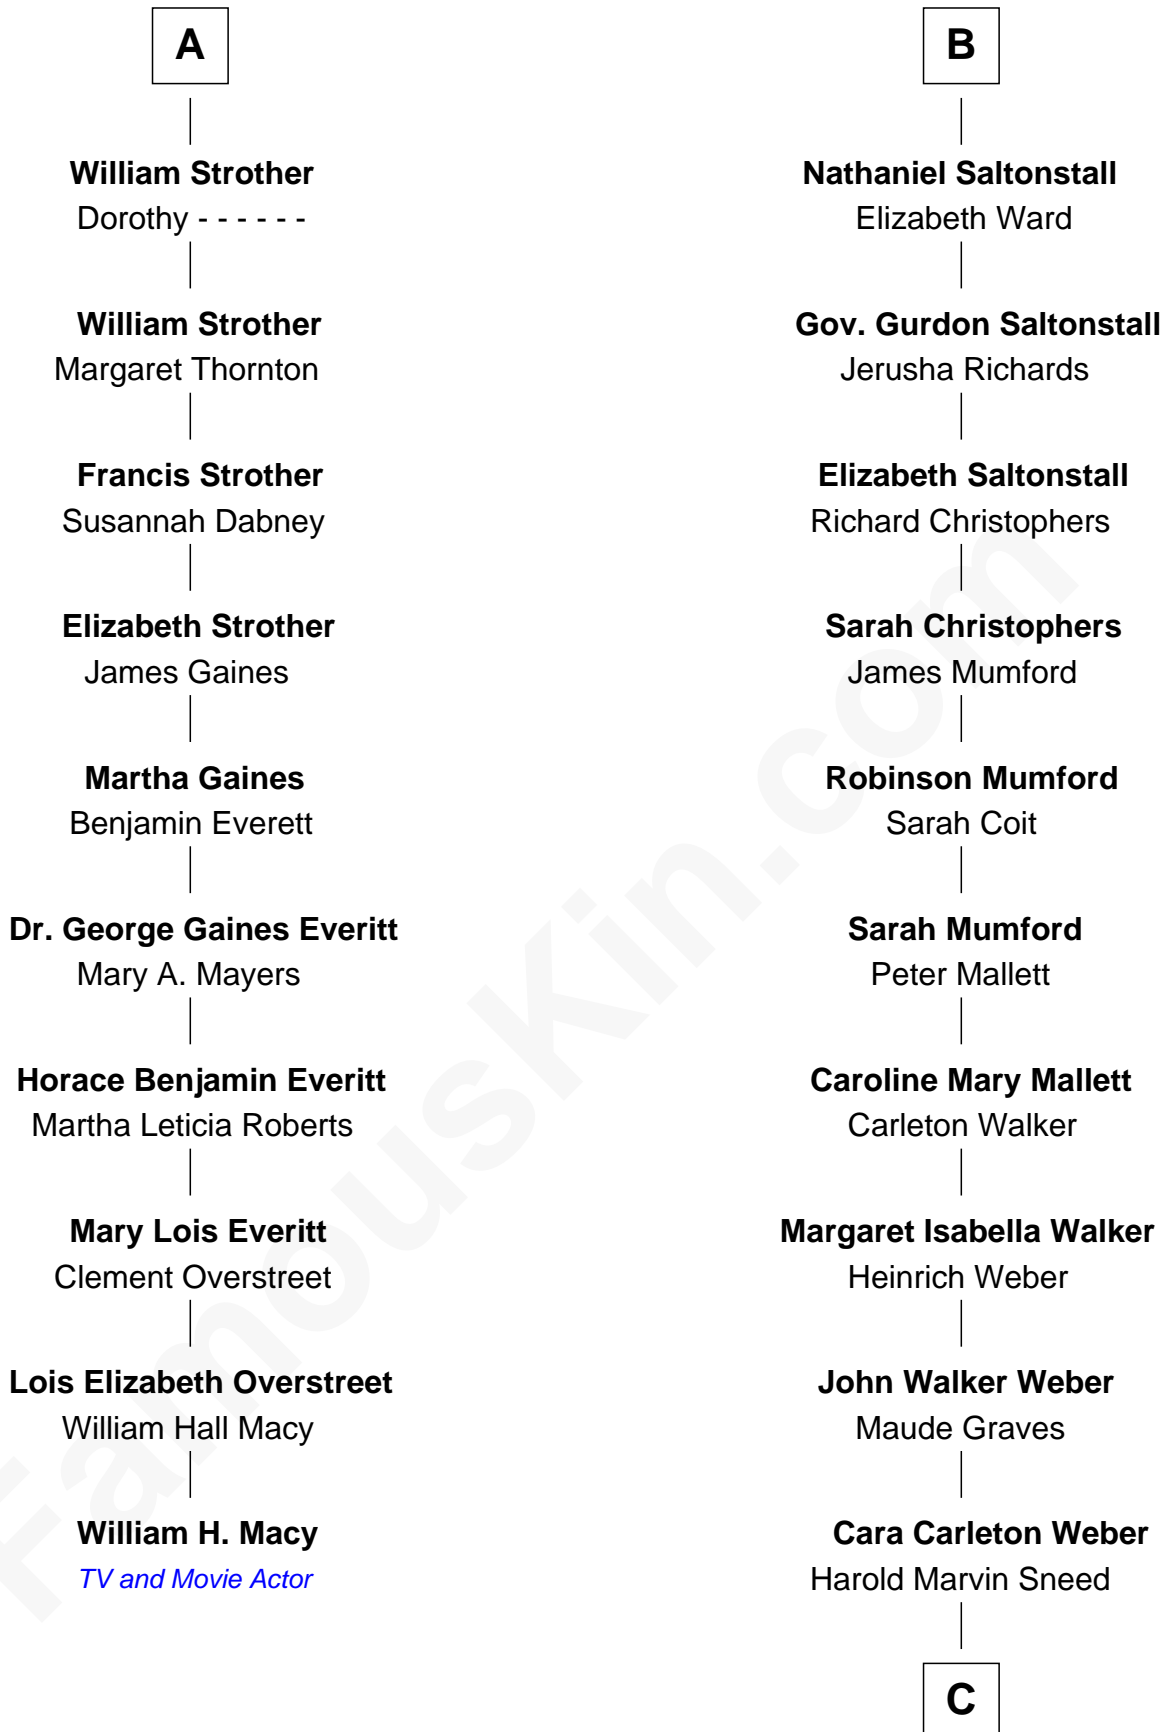

FamousKin.com Relationship Chart of

William H. Macy

TV and Movie Actor

16th cousin 2 times removed of

Carly Fiorina

CEO of Hewlett-Packard

Sir John Bouchier

Margaret Berners

C

Joseph Tyree Sneed
Madelon Montross Juergens

Carly Fiorina
CEO of Hewlett-Packard

FamousKin.com