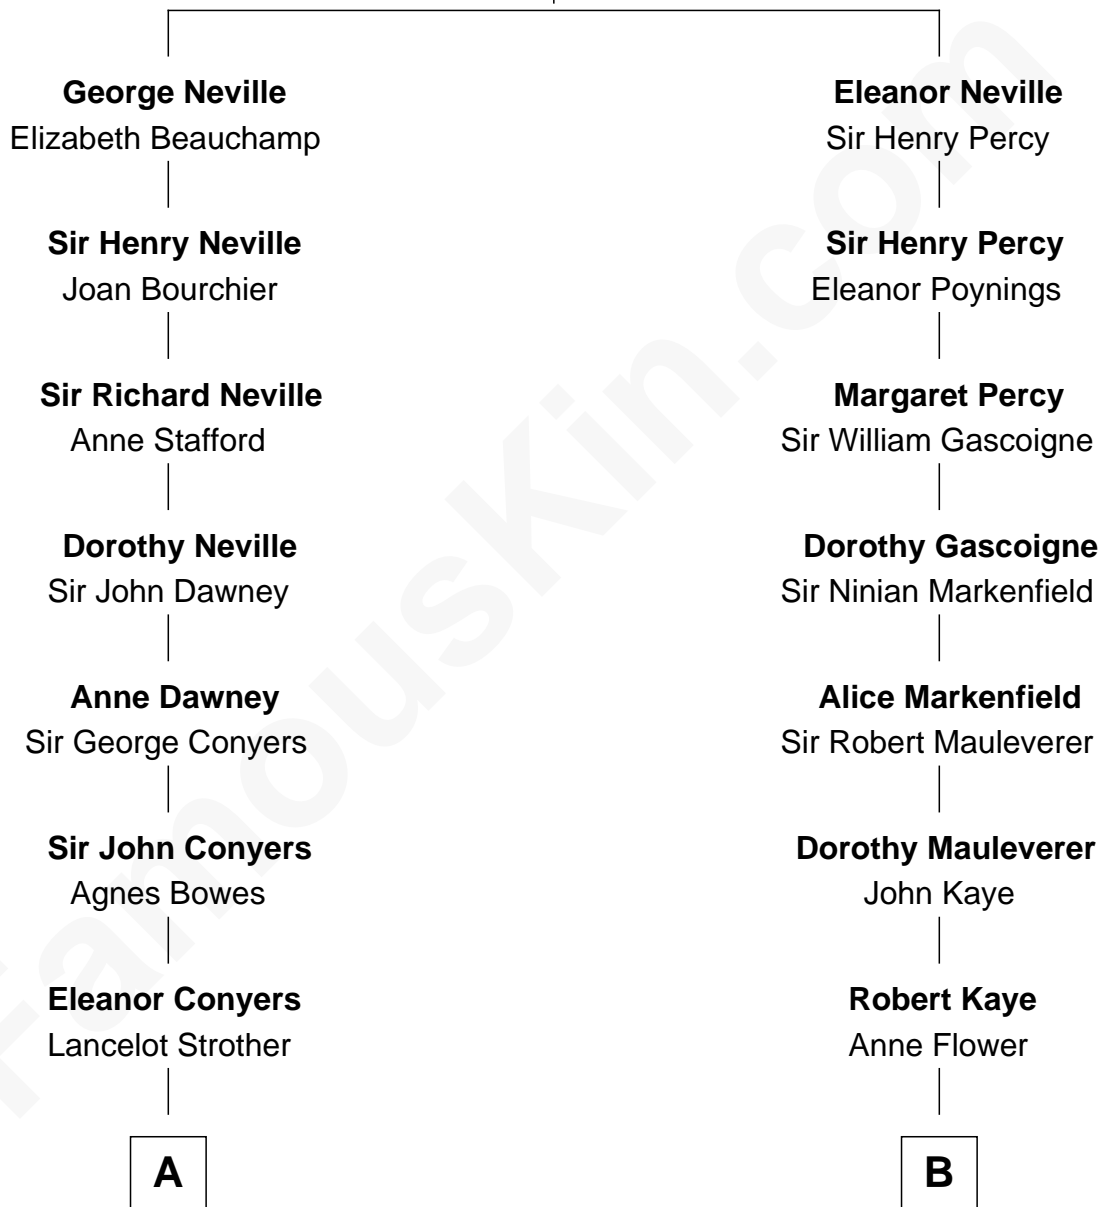

FamousKin.com Relationship Chart of

William H. Macy

TV and Movie Actor

17th cousin 3 times removed of

Carly Fiorina

CEO of Hewlett-Packard

Sir Ralph Neville

Joan Beaufort

C

John Walker Weber

Maude Graves

Cara Carleton Weber

Harold Marvin Sneed

Joseph Tyree Sneed

Madelon Montross Juergens

Carly Fiorina