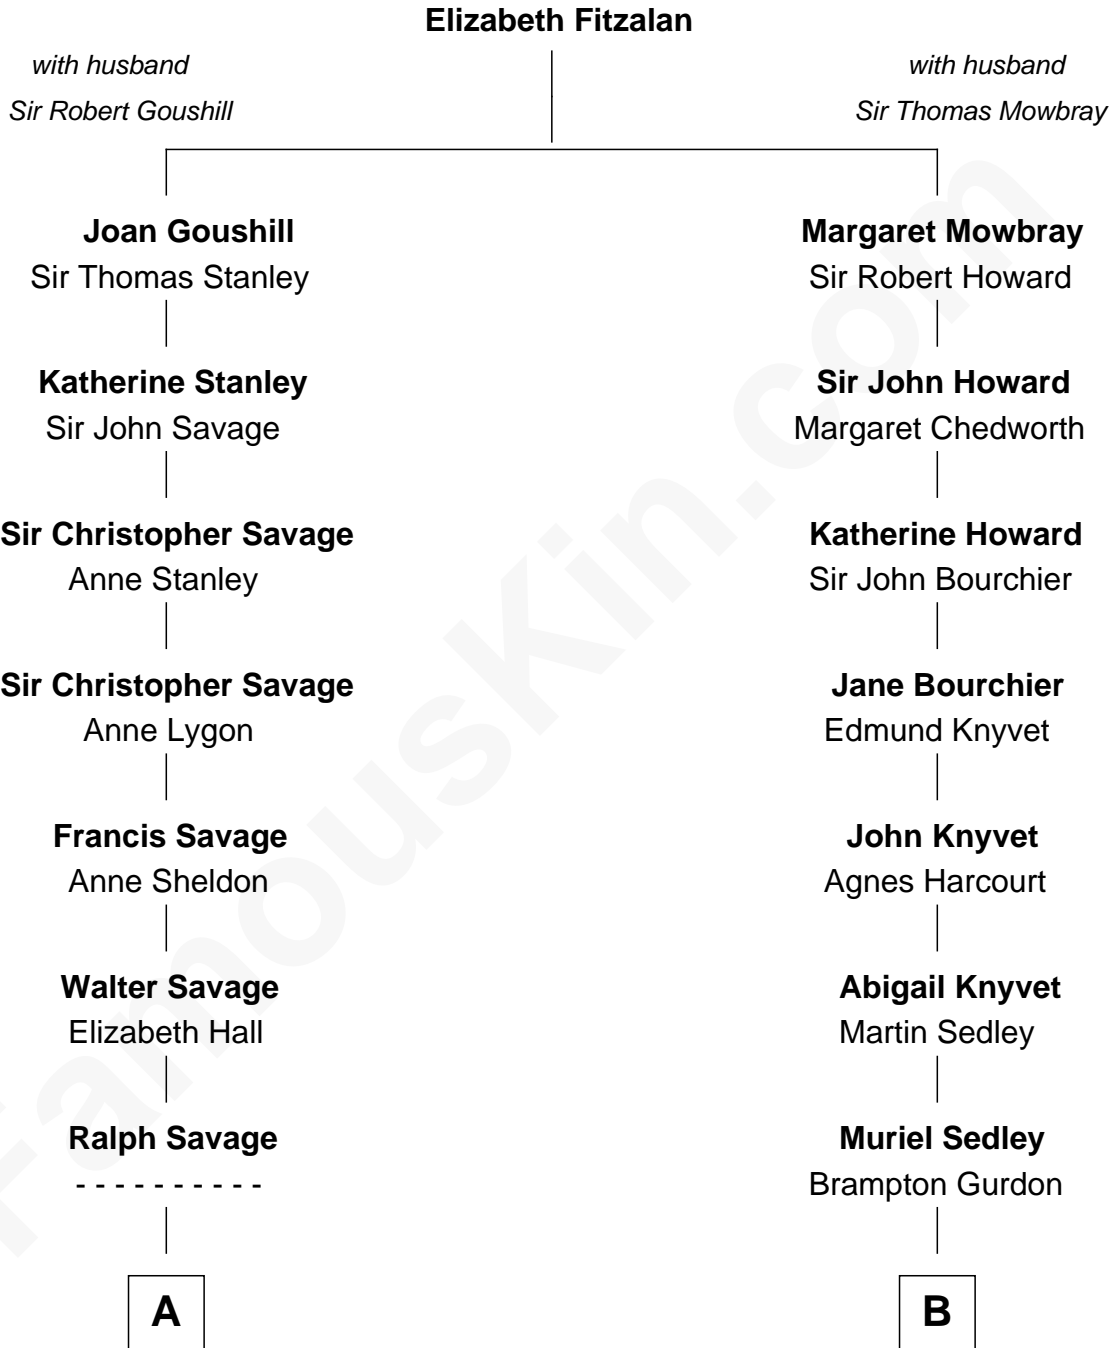

# FamousKin.com Relationship Chart of

**William H. Macy**

*TV and Movie Actor*

17th cousin 2 times removed of

**Carly Fiorina**

*CEO of Hewlett-Packard*

C

—  
**Cara Carleton Weber**

Harold Marvin Sneed

—  
**Joseph Tyree Sneed**

Madelon Montross Juergens

—  
**Carly Fiorina**

*CEO of Hewlett-Packard*

FamousKin.com