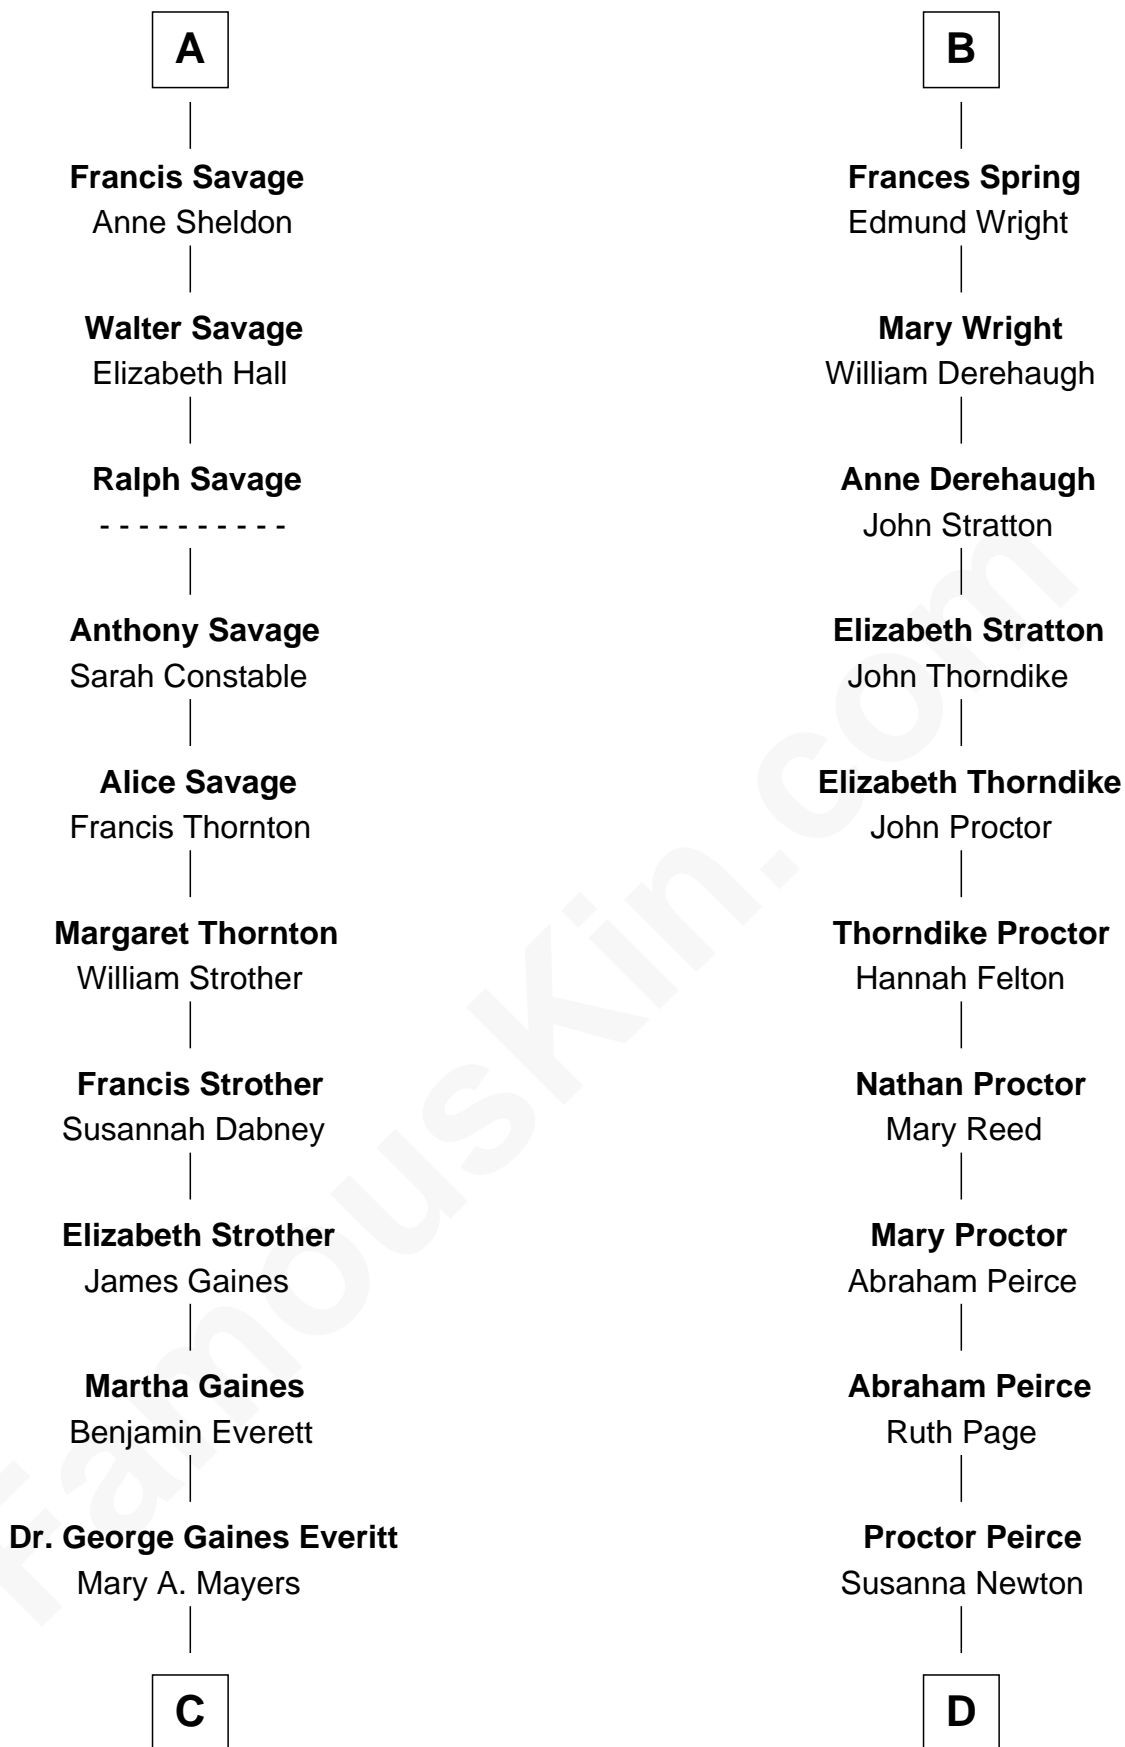

FamousKin.com Relationship Chart of

William H. Macy

TV and Movie Actor

20th cousin 1 time removed of

John Lithgow

Stage, TV, and Movie Actor

Bartholomew de Badlesmere

Margaret de Clare

C

Horace Benjamin Everitt
Martha Leticia Roberts

Mary Lois Everitt
Clement Overstreet

Lois Elizabeth Overstreet
William Hall Macy

William H. Macy
TV and Movie Actor

D

William Peirce
Ellen Prentiss

Ellen Prentiss Peirce
Washington Lithgow

Arthur Washington Lithgow
Ina Berenice Robinson

Arthur Washington Lithgow
Sarah Jane Price

John Lithgow
Stage, TV, and Movie Actor