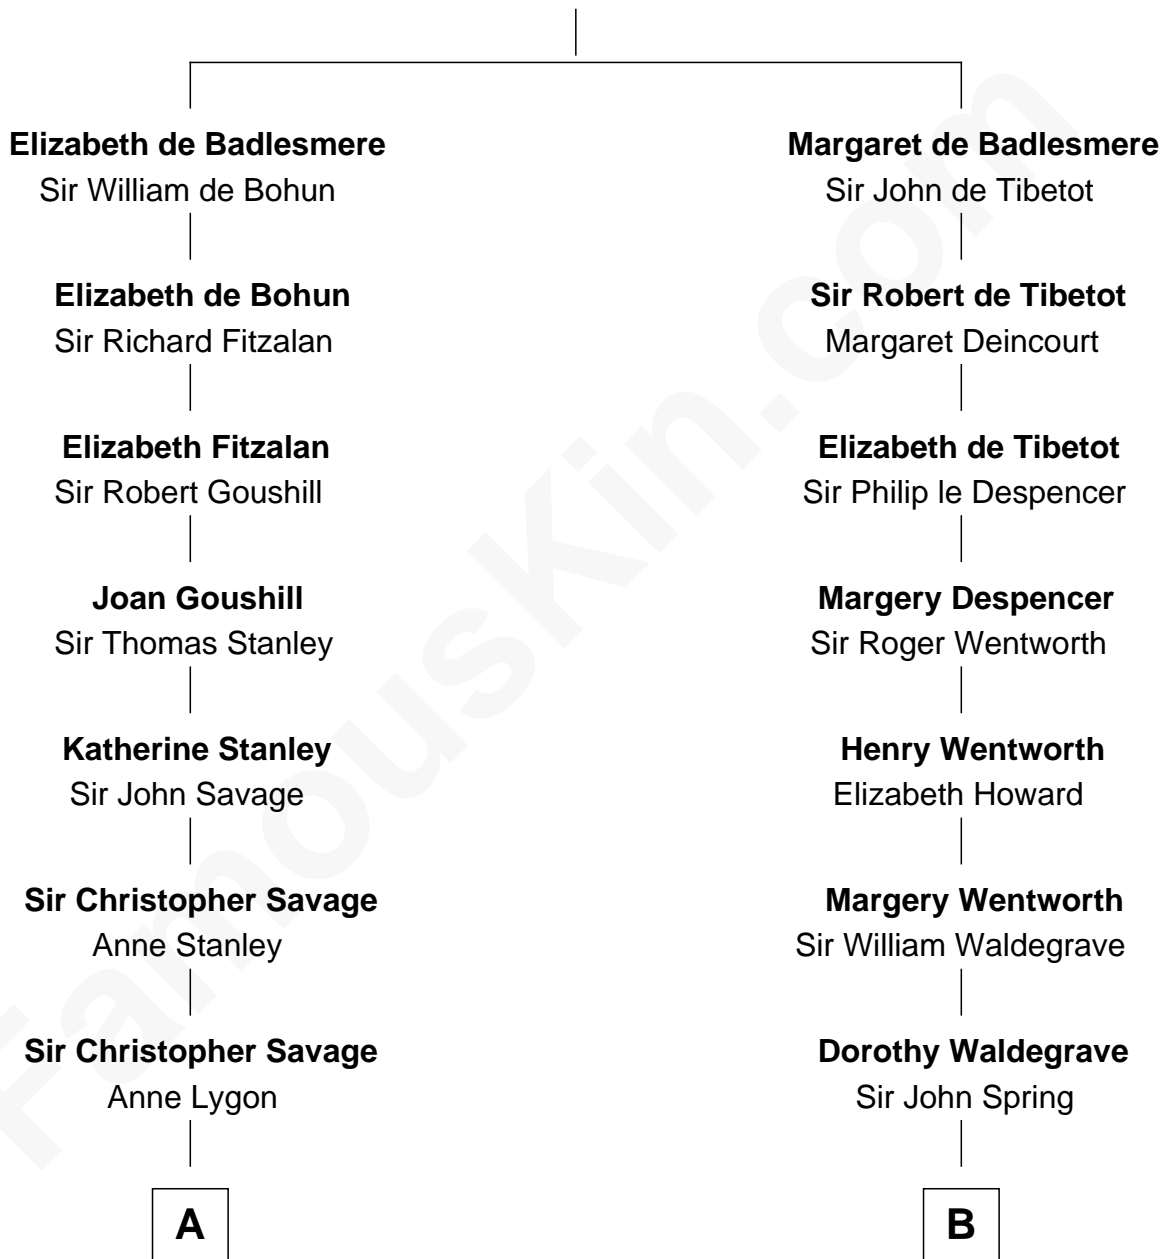

FamousKin.com Relationship Chart of

William H. Macy

TV and Movie Actor

20th cousin 1 time removed of

John Lithgow

Stage, TV, and Movie Actor

Bartholomew de Badlesmere

Margaret de Clare

C

Horace Benjamin Everitt
Martha Leticia Roberts

Mary Lois Everitt
Clement Overstreet

Lois Elizabeth Overstreet
William Hall Macy

William H. Macy
TV and Movie Actor

D

William Peirce
Ellen Prentiss

Ellen Prentiss Peirce
Washington Lithgow

Arthur Washington Lithgow
Ina Berenice Robinson

Arthur Washington Lithgow
Sarah Jane Price

John Lithgow
Stage, TV, and Movie Actor