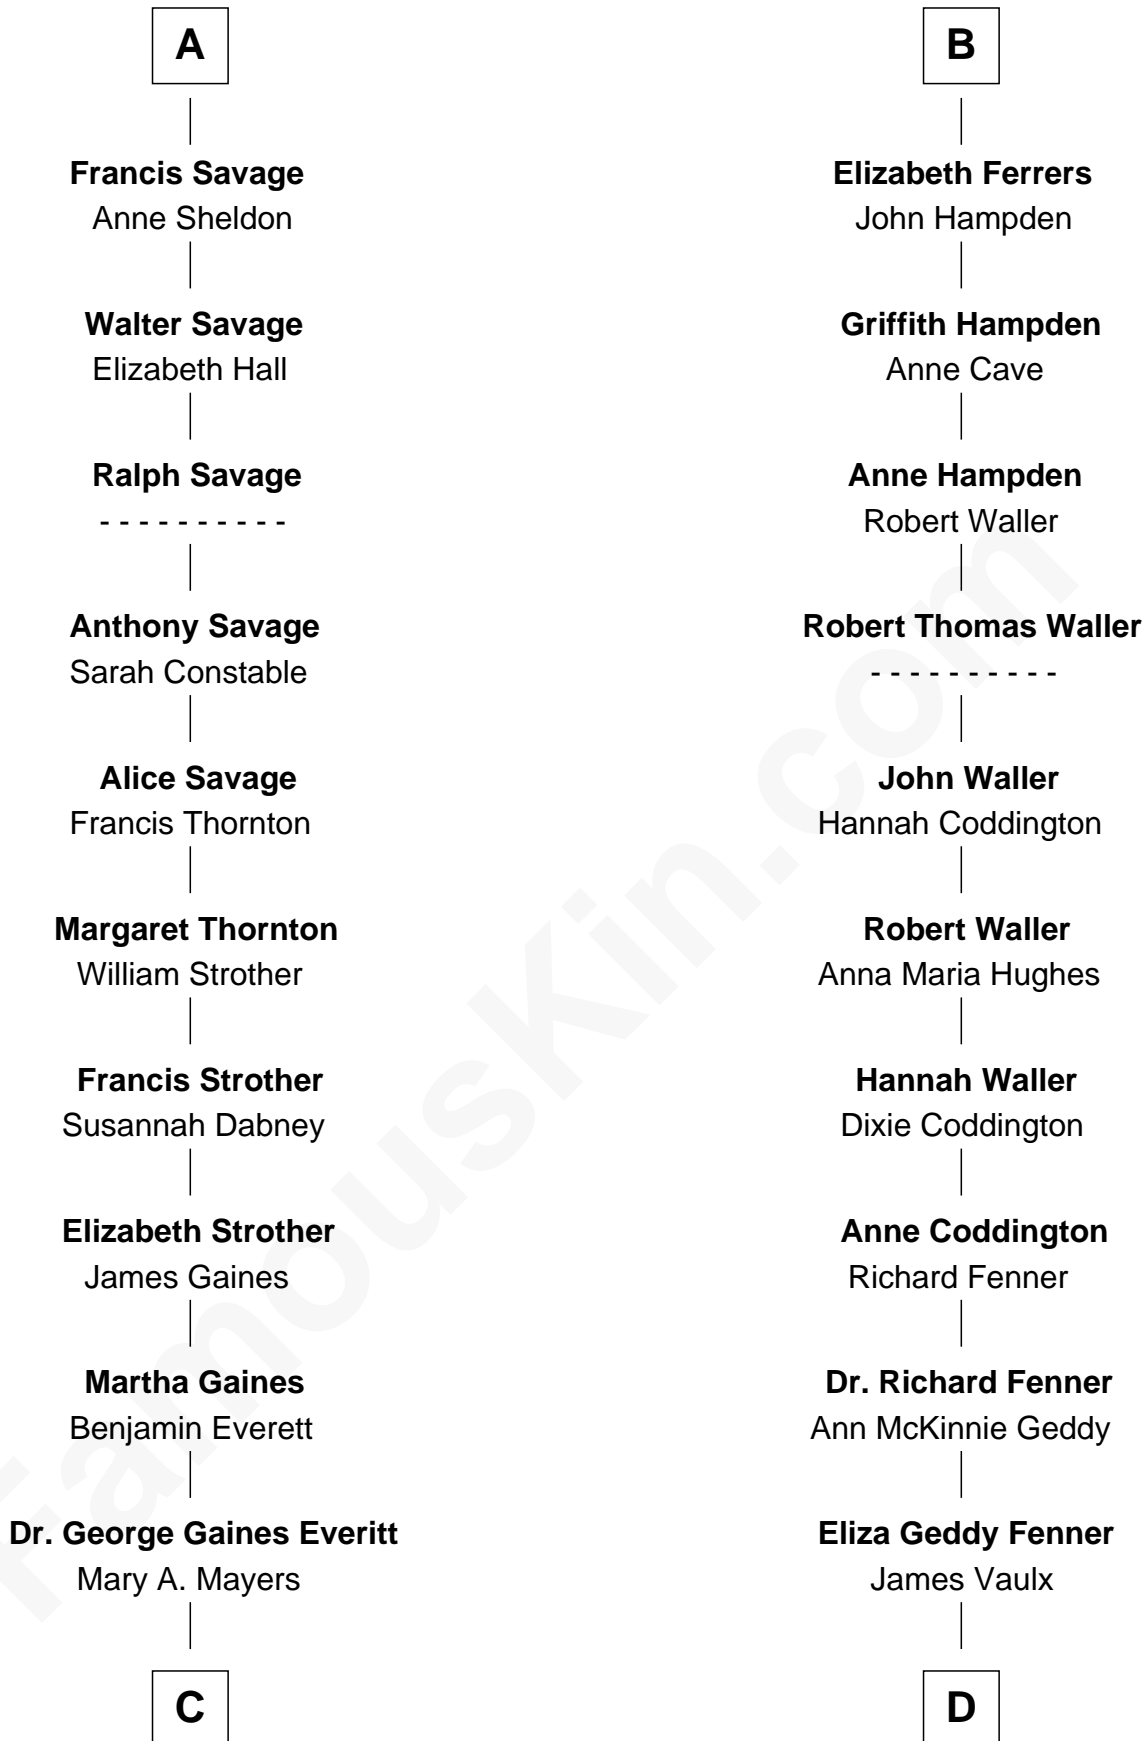

# FamousKin.com Relationship Chart of

**William H. Macy**

*TV and Movie Actor*

20th cousin of

**John McCain**

*U.S. Senator from Arizona*

**Bartholomew de Badlesmere**

Margaret de Clare

Sir Thomas Ferrers

**Sir Henry Ferrers**

Margaret Heckstall

**Sir Edward Ferrers**

Constance Brome

**B**

**C**

**Horace Benjamin Everitt**

Martha Leticia Roberts

**Mary Lois Everitt**

Clement Overstreet

**Lois Elizabeth Overstreet**

William Hall Macy

**William H. Macy**

*TV and Movie Actor*

**D**

**James Junius Vaulx**

Margaret Garside

**Katherine Davey Vaulx**

Adm. John Sidney McCain

**Adm. John Sidney McCain**

Roberta Wright

**John McCain**

*U.S. Senator from Arizona*