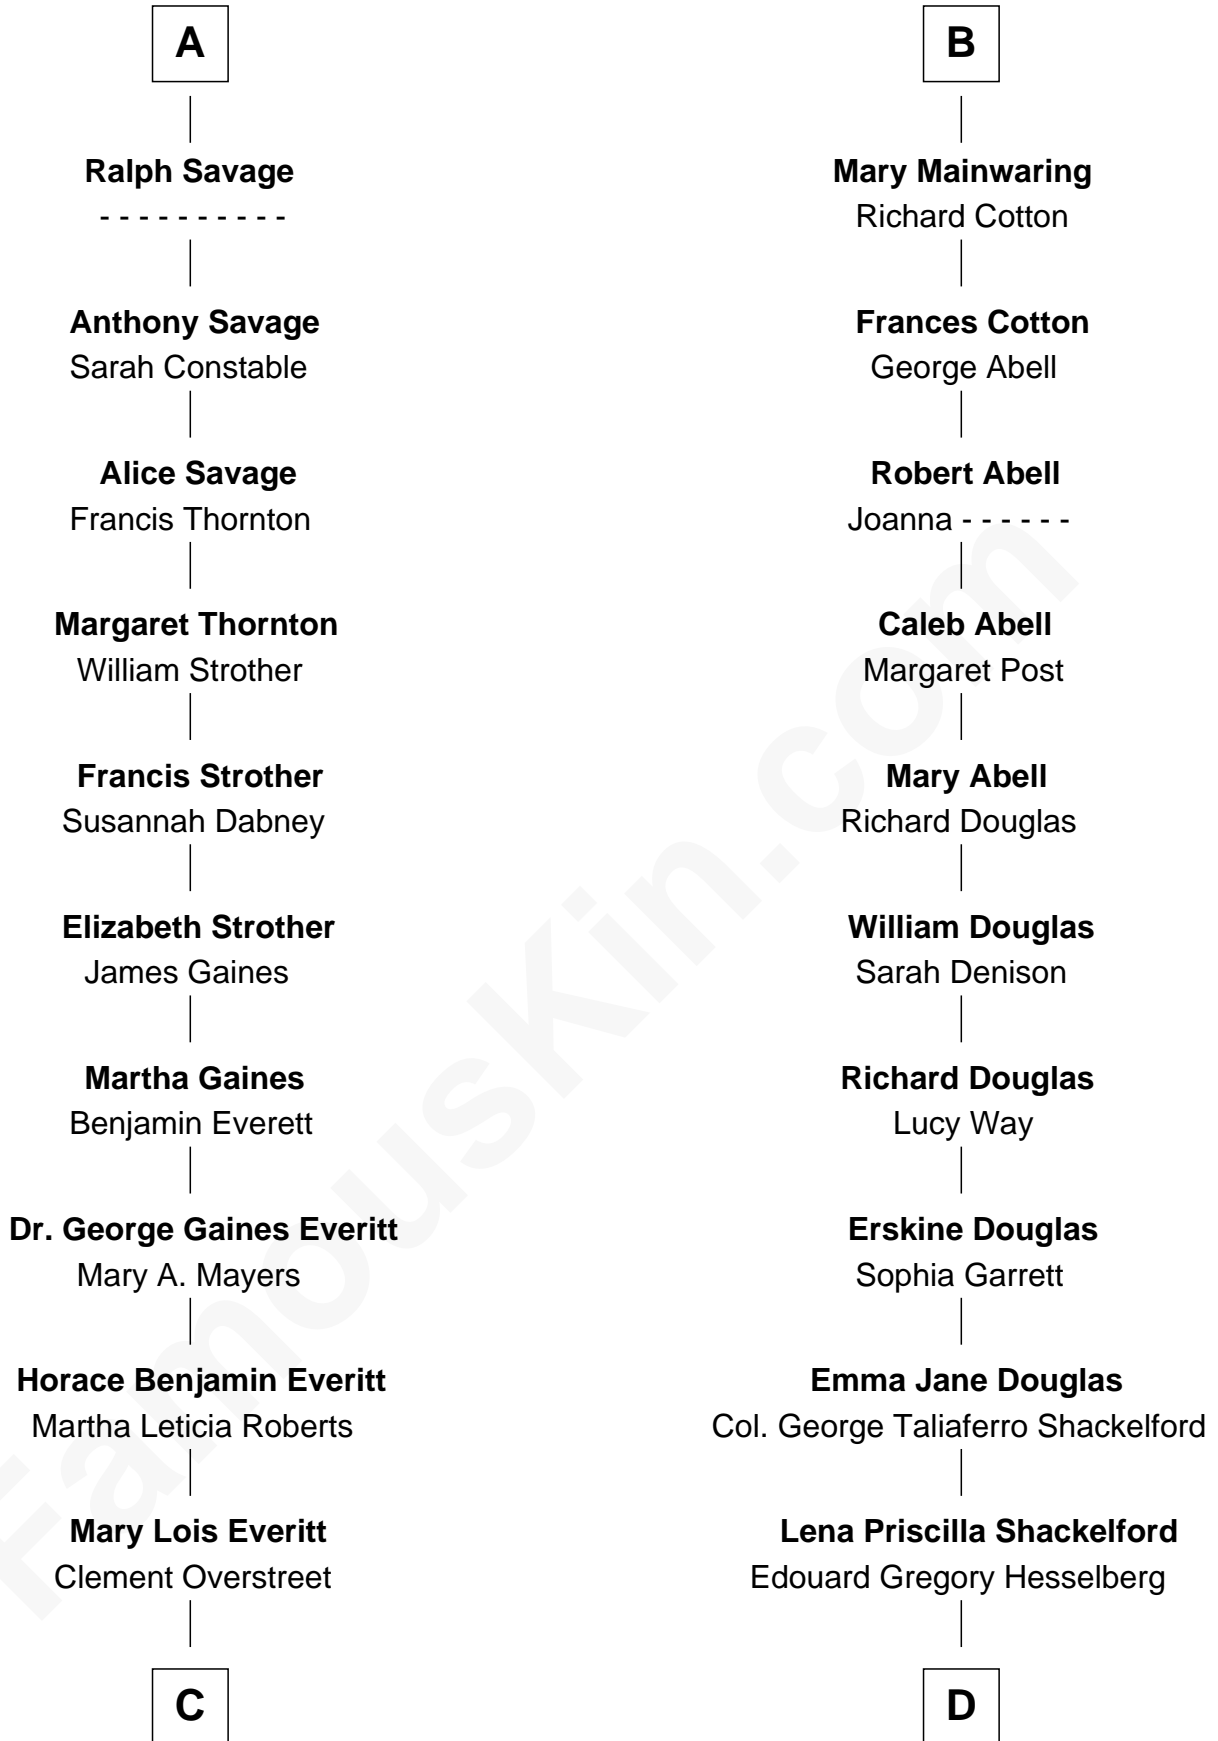

FamousKin.com Relationship Chart of

William H. Macy

TV and Movie Actor

18th cousin 1 time removed of

Illeana Douglas

TV and Movie Actress

Sir Richard Fitzalan

Elizabeth de Bohun

C

Lois Elizabeth Overstreet

William Hall Macy

William H. Macy

TV and Movie Actor

D

Melvyn Edouard Hesselberg

Rosalind Hightower