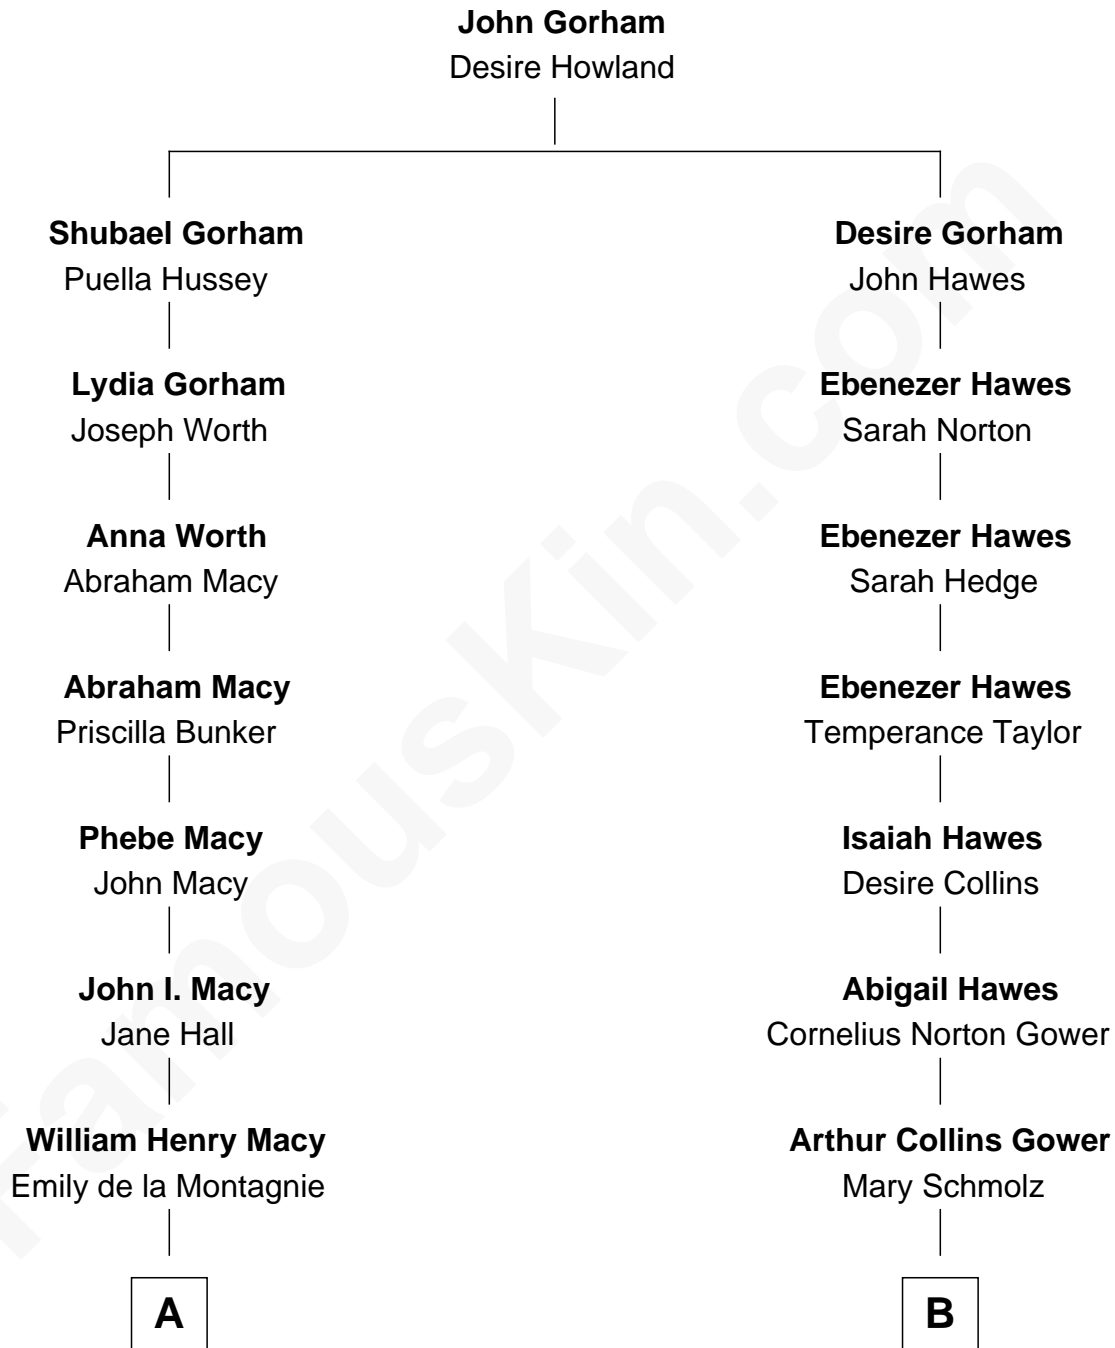

FamousKin.com Relationship Chart of

William H. Macy

TV and Movie Actor

9th cousin 1 time removed of

Sarah Palin

9th Governor of Alaska

A

Albert Hall Macy
Elizabeth C. Somerville

William Hall Macy
Lois Elizabeth Overstreet

William H. Macy
TV and Movie Actor

B

James Carl Gower
Cora Godfrey Strong

Helen Louise Gower
Clement James Sheeran

Sarah Sheeran
Charles Richard Heath

Sarah Palin
9th Governor of Alaska