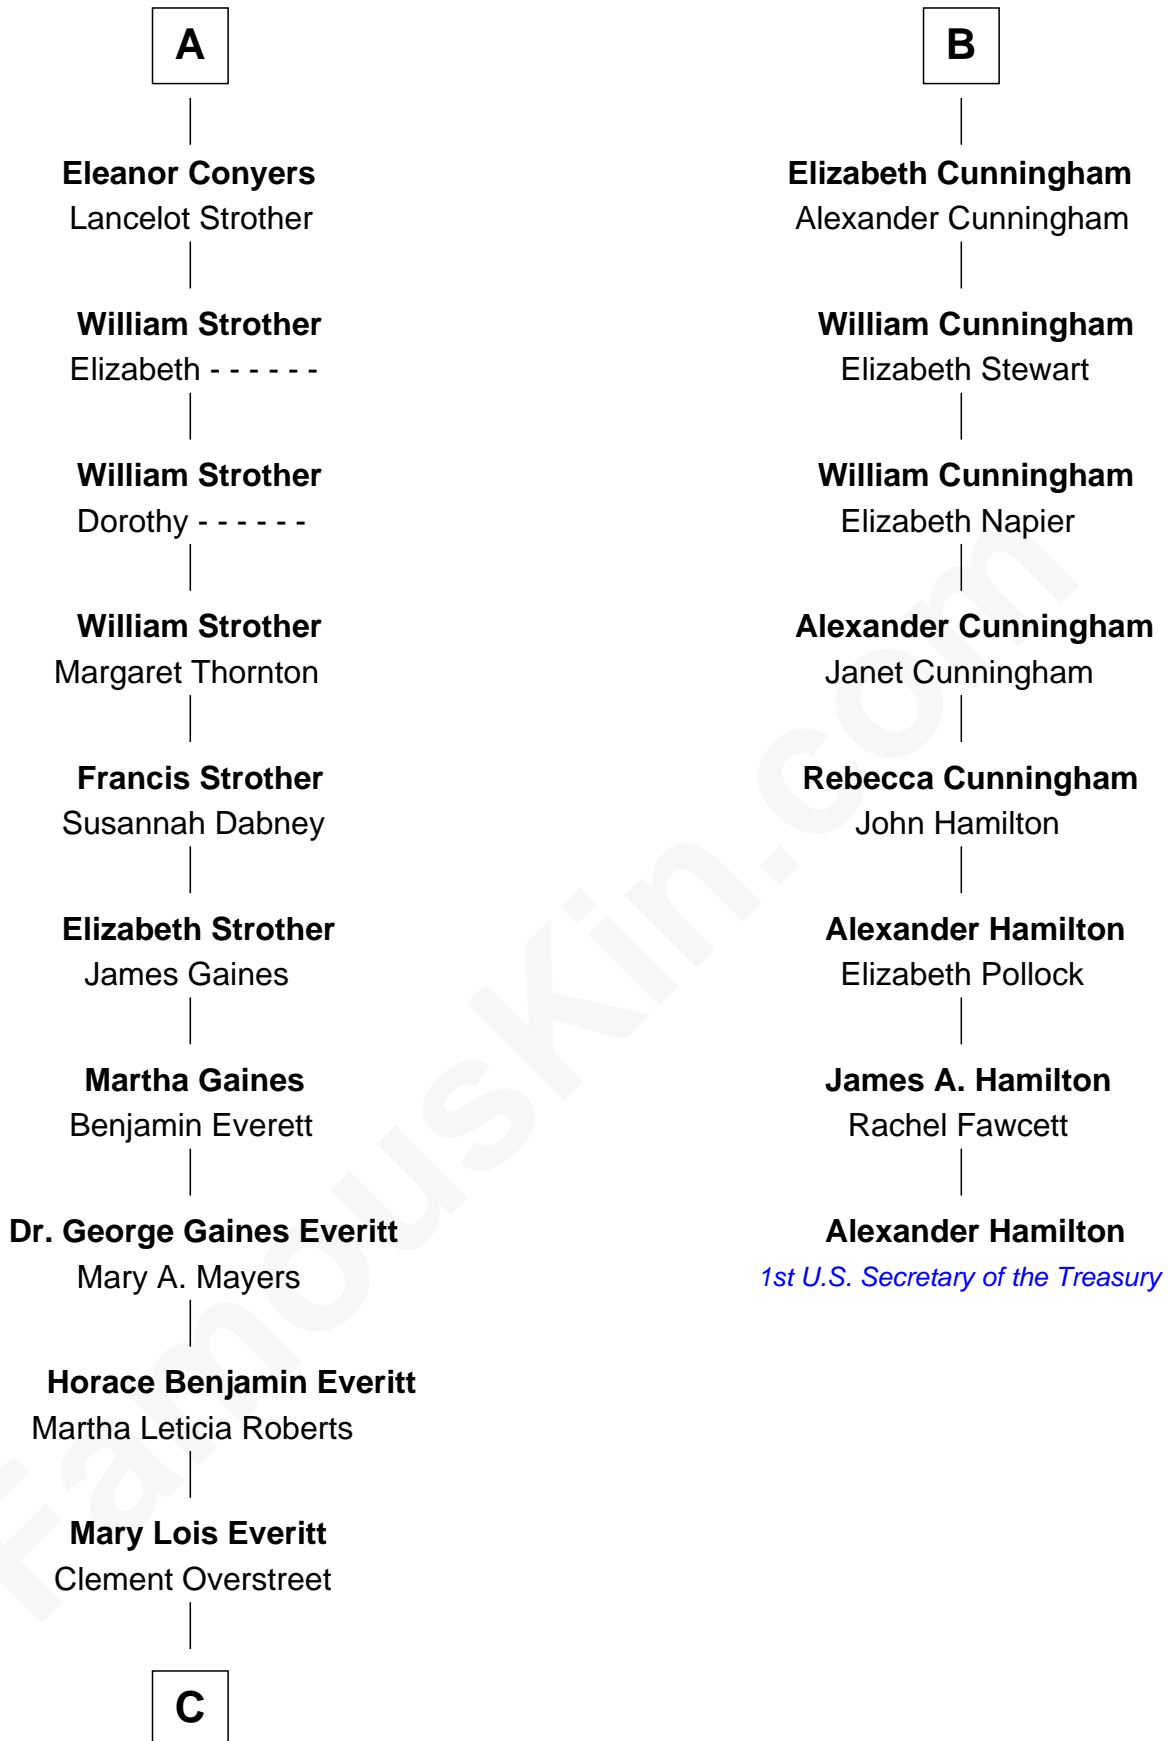

FamousKin.com Relationship Chart of

William H. Macy

TV and Movie Actor

14th cousin 4 times removed of

Alexander Hamilton

1st U.S. Secretary of the Treasury

John of Gaunt

Katherine Roet

C

—
Lois Elizabeth Overstreet

William Hall Macy

—
William H. Macy

TV and Movie Actor

FamousKin.com