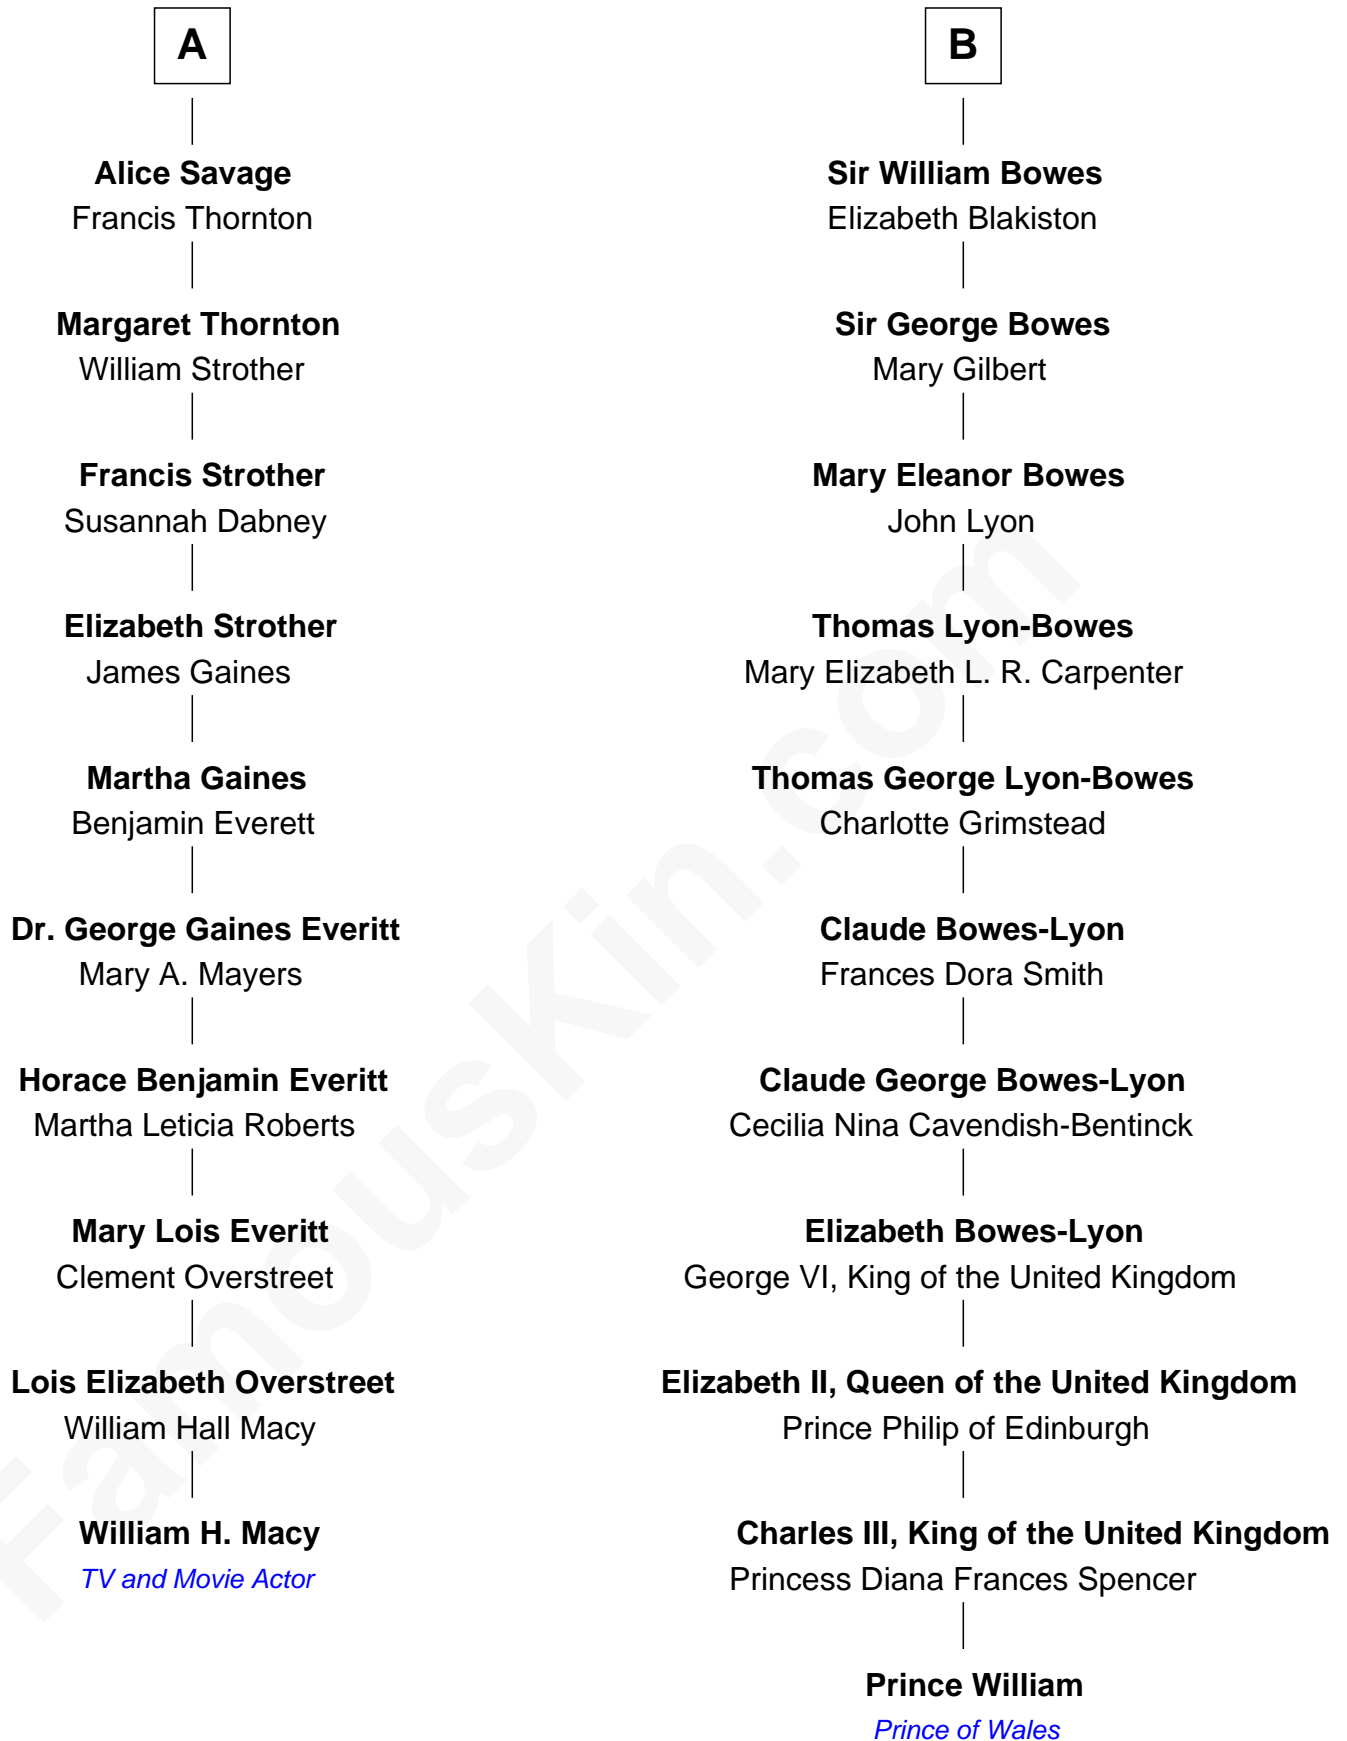

# FamousKin.com Relationship Chart of

**William H. Macy**

*TV and Movie Actor*

16th cousin 1 time removed of

**Prince William**

*Prince of Wales*

**Sir Thomas Stanley**

Joan Goushill

**Walter Savage**

Elizabeth Hall

**Ralph Savage**

-----  
**Anthony Savage**

Sarah Constable

**A**

**Margaret Stanley**

Sir William Troutbeck

**Adam Troutbeck**

Joan Molyneux

**Margaret Troutbeck**

Sir John Talbot

**Sir John Talbot**

Frances Giffard

**Jane Talbot**

Sir George Bowes

**Thomas Bowes**

Anne Warcop

**Thomas Bowes**

Anne Maxton

**B**

William photo by [InSapphoWeTrust](#) (CC BY-SA 2.0)