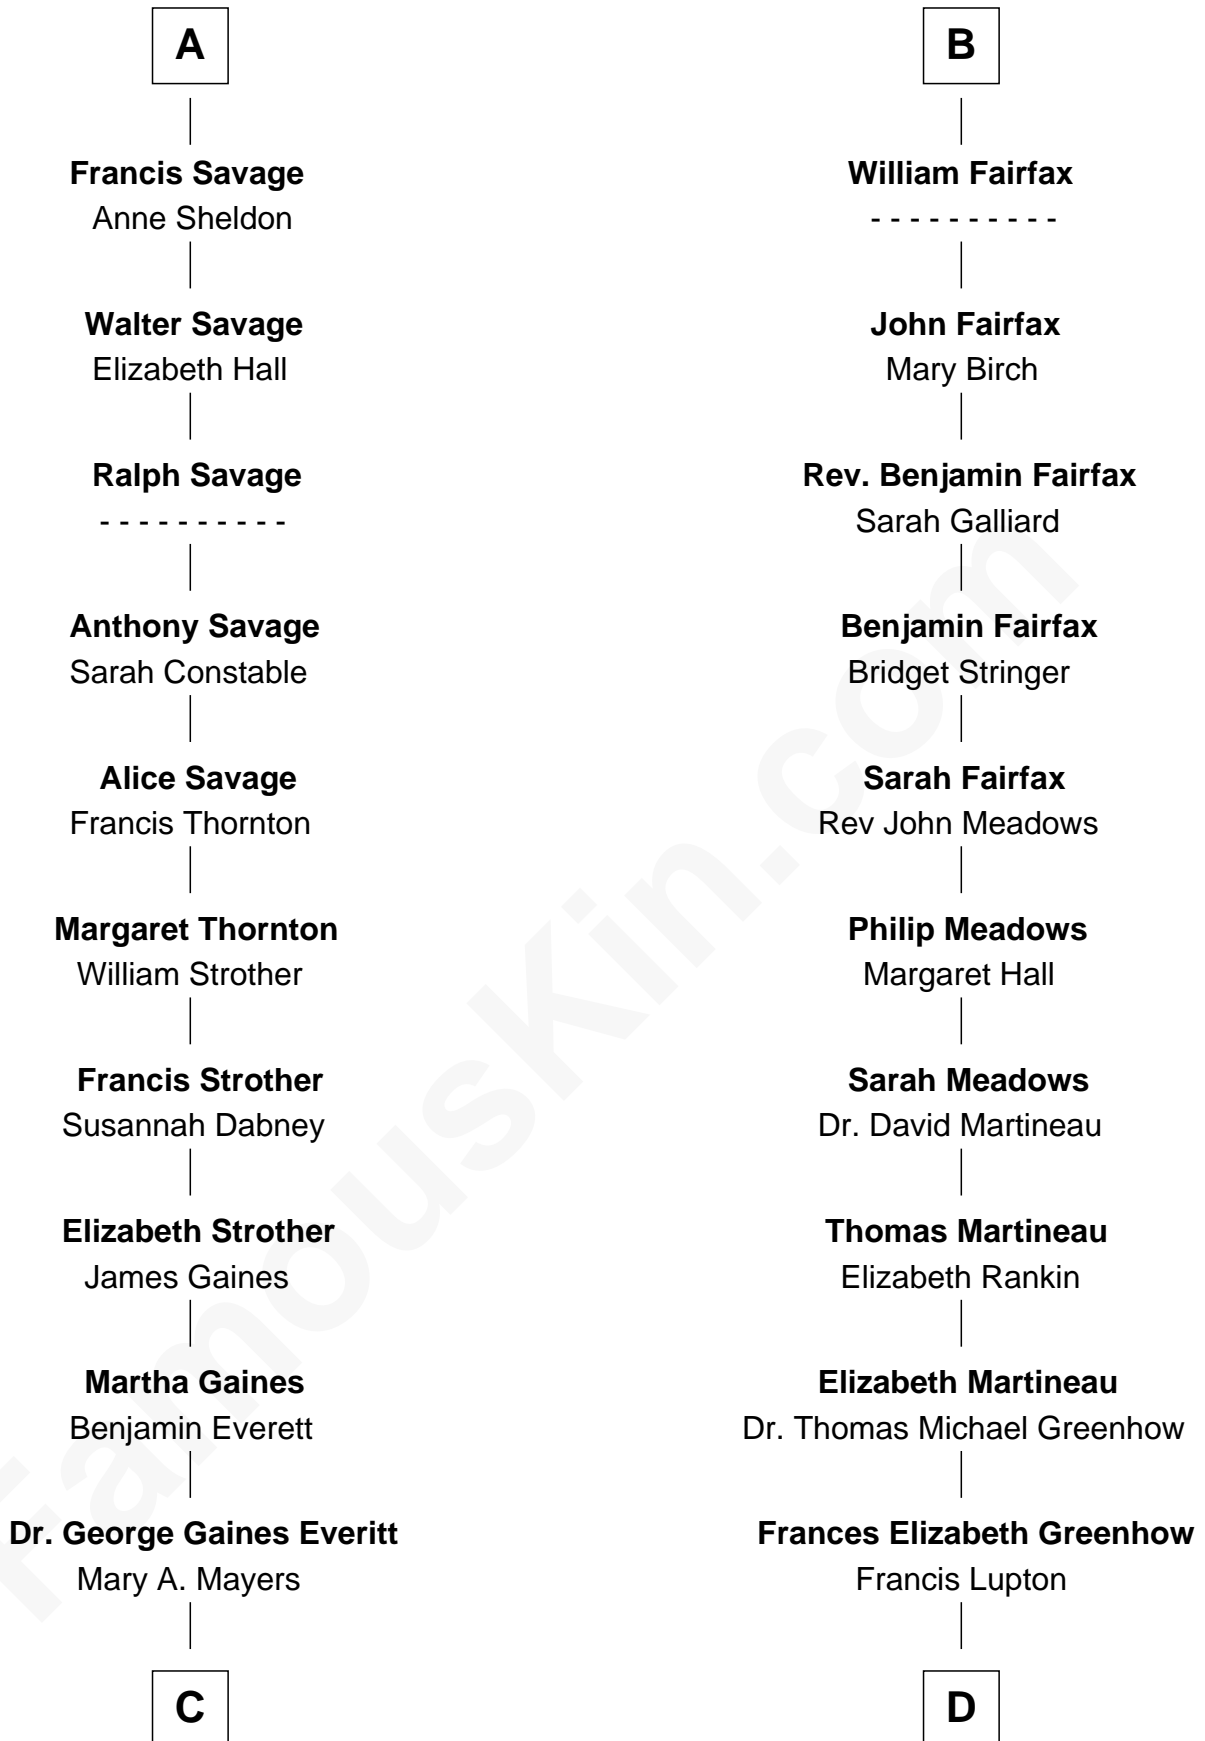

# FamousKin.com Relationship Chart of

**William H. Macy**

*TV and Movie Actor*

20th cousin 1 time removed of

**Catherine Middleton**

*Princess of Wales*

**Henry Plantagenet**

Maud de Chaworth

Henry de Percy

**Sir Henry Percy**

Margaret de Neville

**Sir Henry Percy**

Elizabeth Mortimer

**Sir Henry Percy**

Eleanor Neville

**Sir Henry Percy**

Eleanor Poynings

**Margaret Percy**

Sir William Gascoigne

**Agnes Gascoigne**

Sir Thomas Fairfax

**B**

**C**

**Horace Benjamin Everitt**  
Martha Leticia Roberts

**Mary Lois Everitt**  
Clement Overstreet

**Lois Elizabeth Overstreet**  
William Hall Macy

**William H. Macy**  
*TV and Movie Actor*

**D**

**Francis Martineau Lupton**  
Harriet Albina Davis

**Olive Christina Lupton**  
Richard Noel Middleton