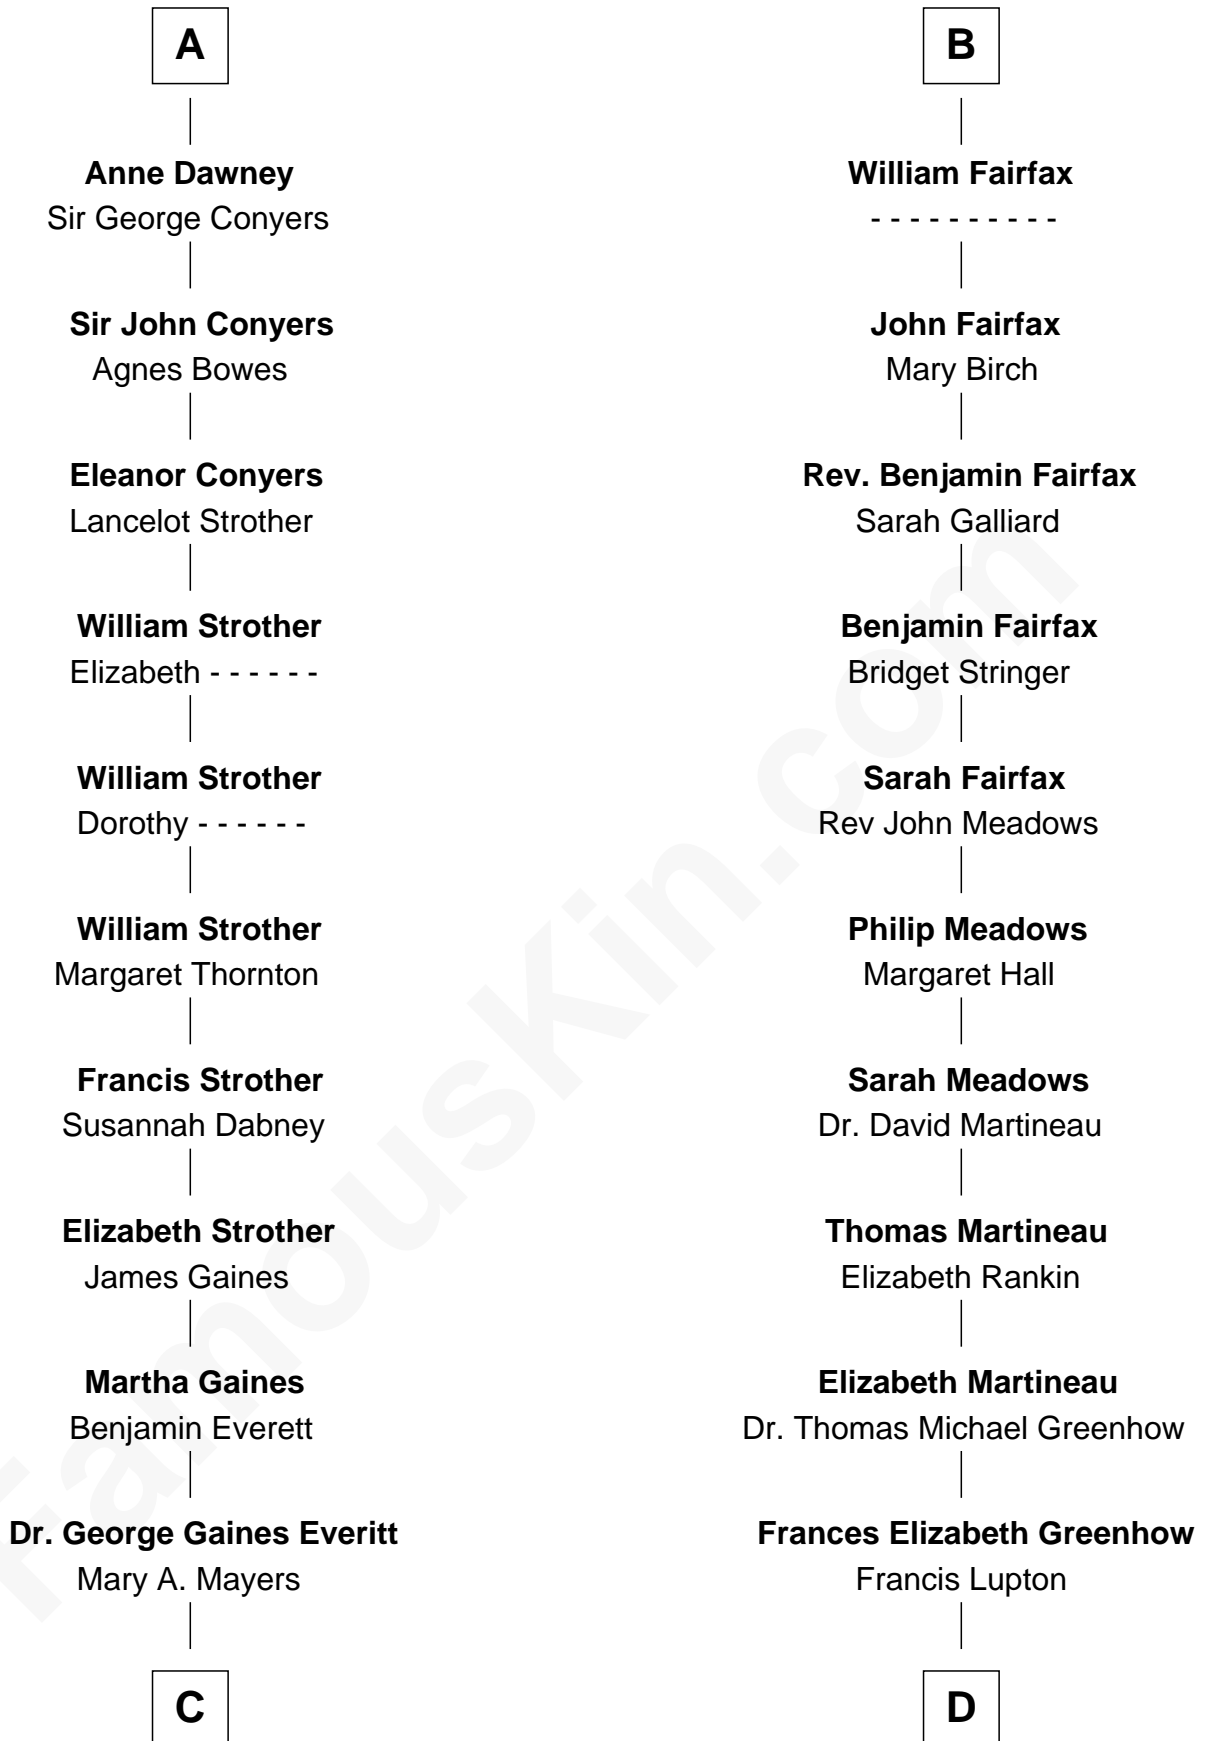

# FamousKin.com Relationship Chart of

**William H. Macy**

*TV and Movie Actor*

20th cousin 1 time removed of

**Catherine Middleton**

*Princess of Wales*

**Ralph de Stafford**

*with wife  
Katherine de Hastang*

Eleanor Aylesbury

**Humphrey Stafford**

Katherine Fray

**Anne Stafford**

Sir Richard Neville

**Dorothy Neville**

Sir John Dawney

**A**

**Jane de Neville**

Sir William Gascoigne

**Sir William Gascoigne**

Margaret Percy

**Agnes Gascoigne**

Sir Thomas Fairfax

**B**

**C**

**Horace Benjamin Everitt**  
Martha Leticia Roberts

**Mary Lois Everitt**  
Clement Overstreet

**Lois Elizabeth Overstreet**  
William Hall Macy

**William H. Macy**  
*TV and Movie Actor*

**D**

**Francis Martineau Lupton**  
Harriet Albina Davis