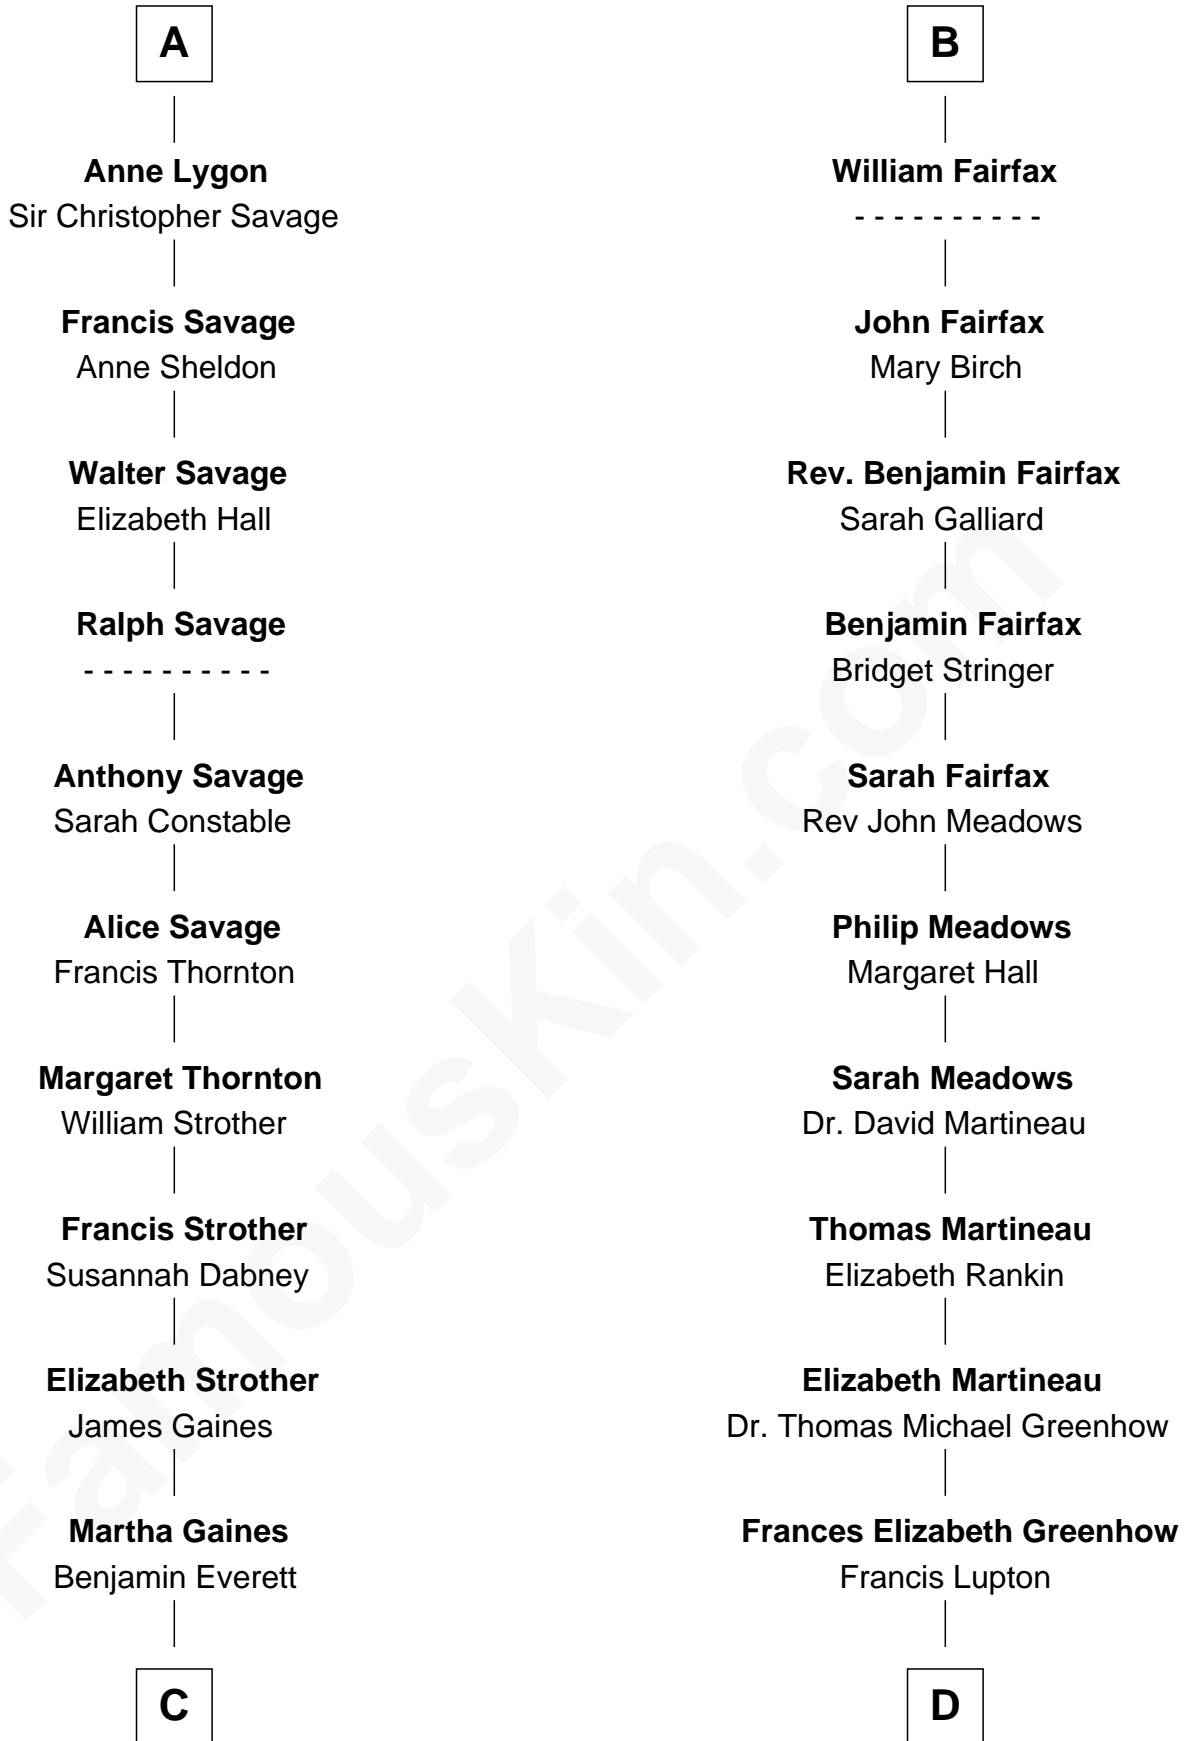

# FamousKin.com Relationship Chart of

**William H. Macy**

*TV and Movie Actor*

21st cousin of

**Catherine Middleton**

*Princess of Wales*

**Margaret de Audley**

Ralph de Stafford

**C**

**Dr. George Gaines Everitt**

Mary A. Mayers

**Horace Benjamin Everitt**

Martha Leticia Roberts

**Mary Lois Everitt**

Clement Overstreet

**Lois Elizabeth Overstreet**