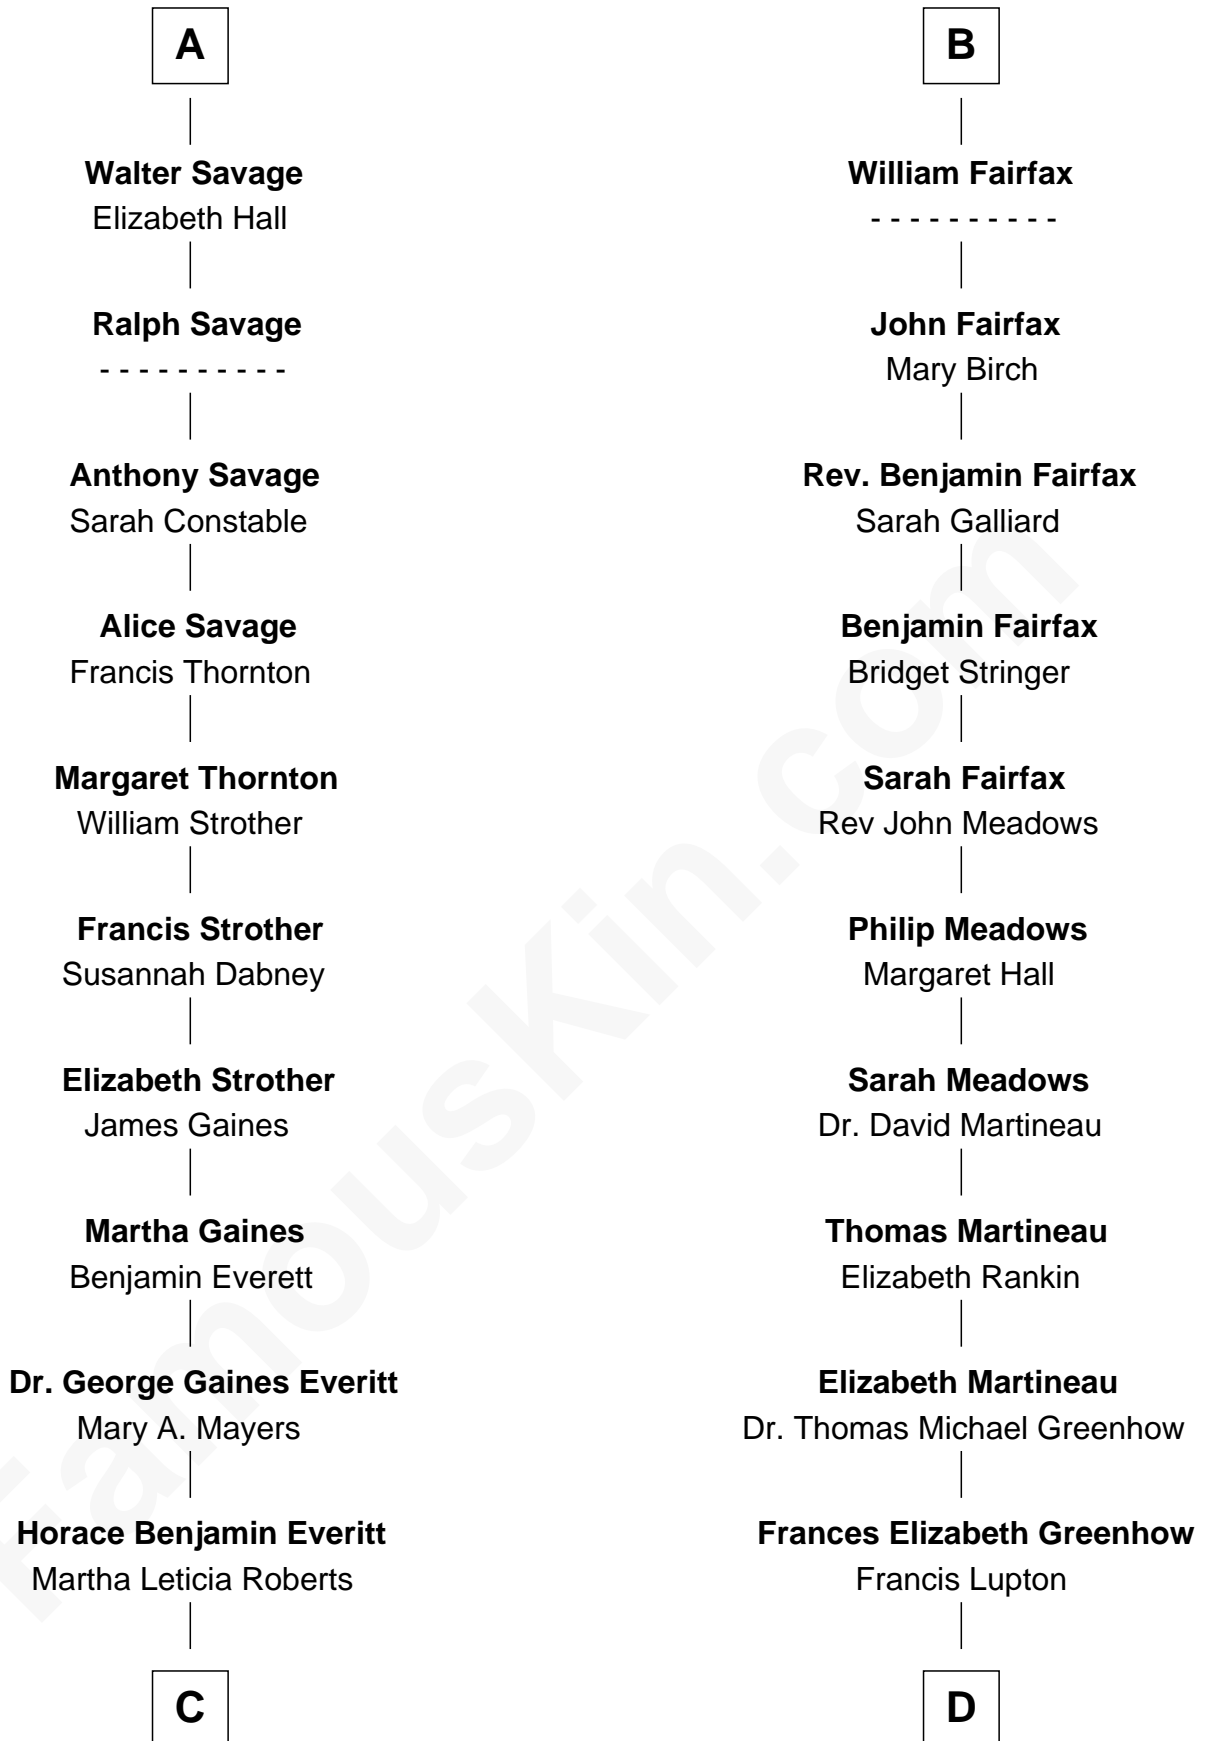

FamousKin.com Relationship Chart of

William H. Macy

TV and Movie Actor

19th cousin 2 times removed of

Catherine Middleton

Princess of Wales

Elizabeth de Badlesmere

*with husband
Sir William de Bohun*

Sir Henry Percy

Eleanor Poynings

Margaret Percy

Sir William Gascoigne

Agnes Gascoigne

Sir Thomas Fairfax

B

C