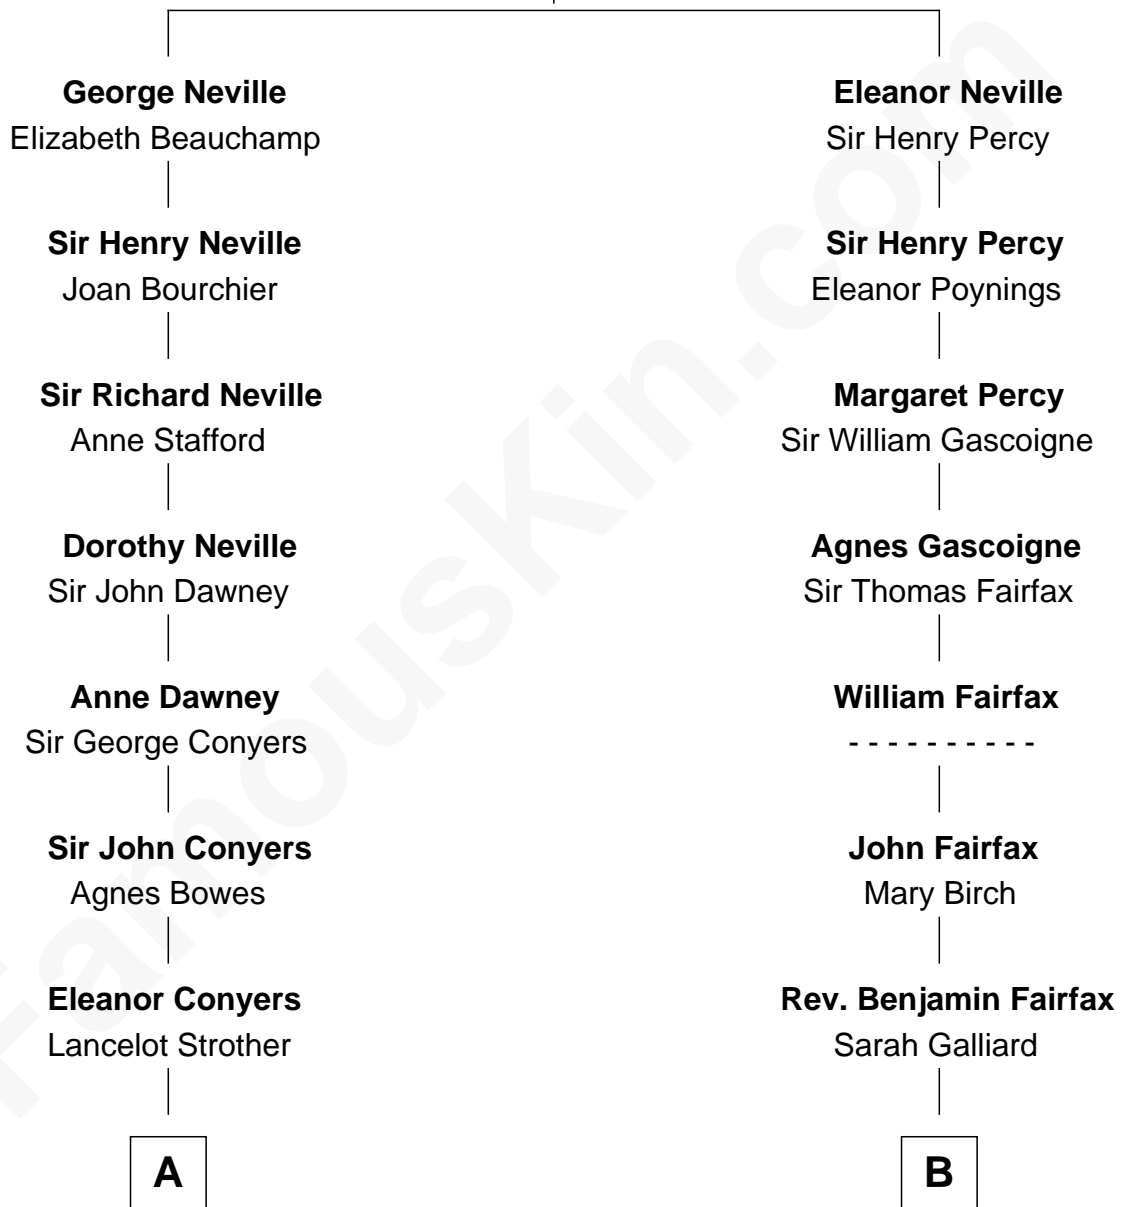

# FamousKin.com Relationship Chart of

**William H. Macy**

*TV and Movie Actor*

17th cousin 1 time removed of

**Catherine Middleton**

*Princess of Wales*

**Sir Ralph Neville**

Joan Beaufort

C

Michael Francis Middleton

Carole Elizabeth Goldsmith

Catherine Middleton

*Princess of Wales*

FamousKin.com