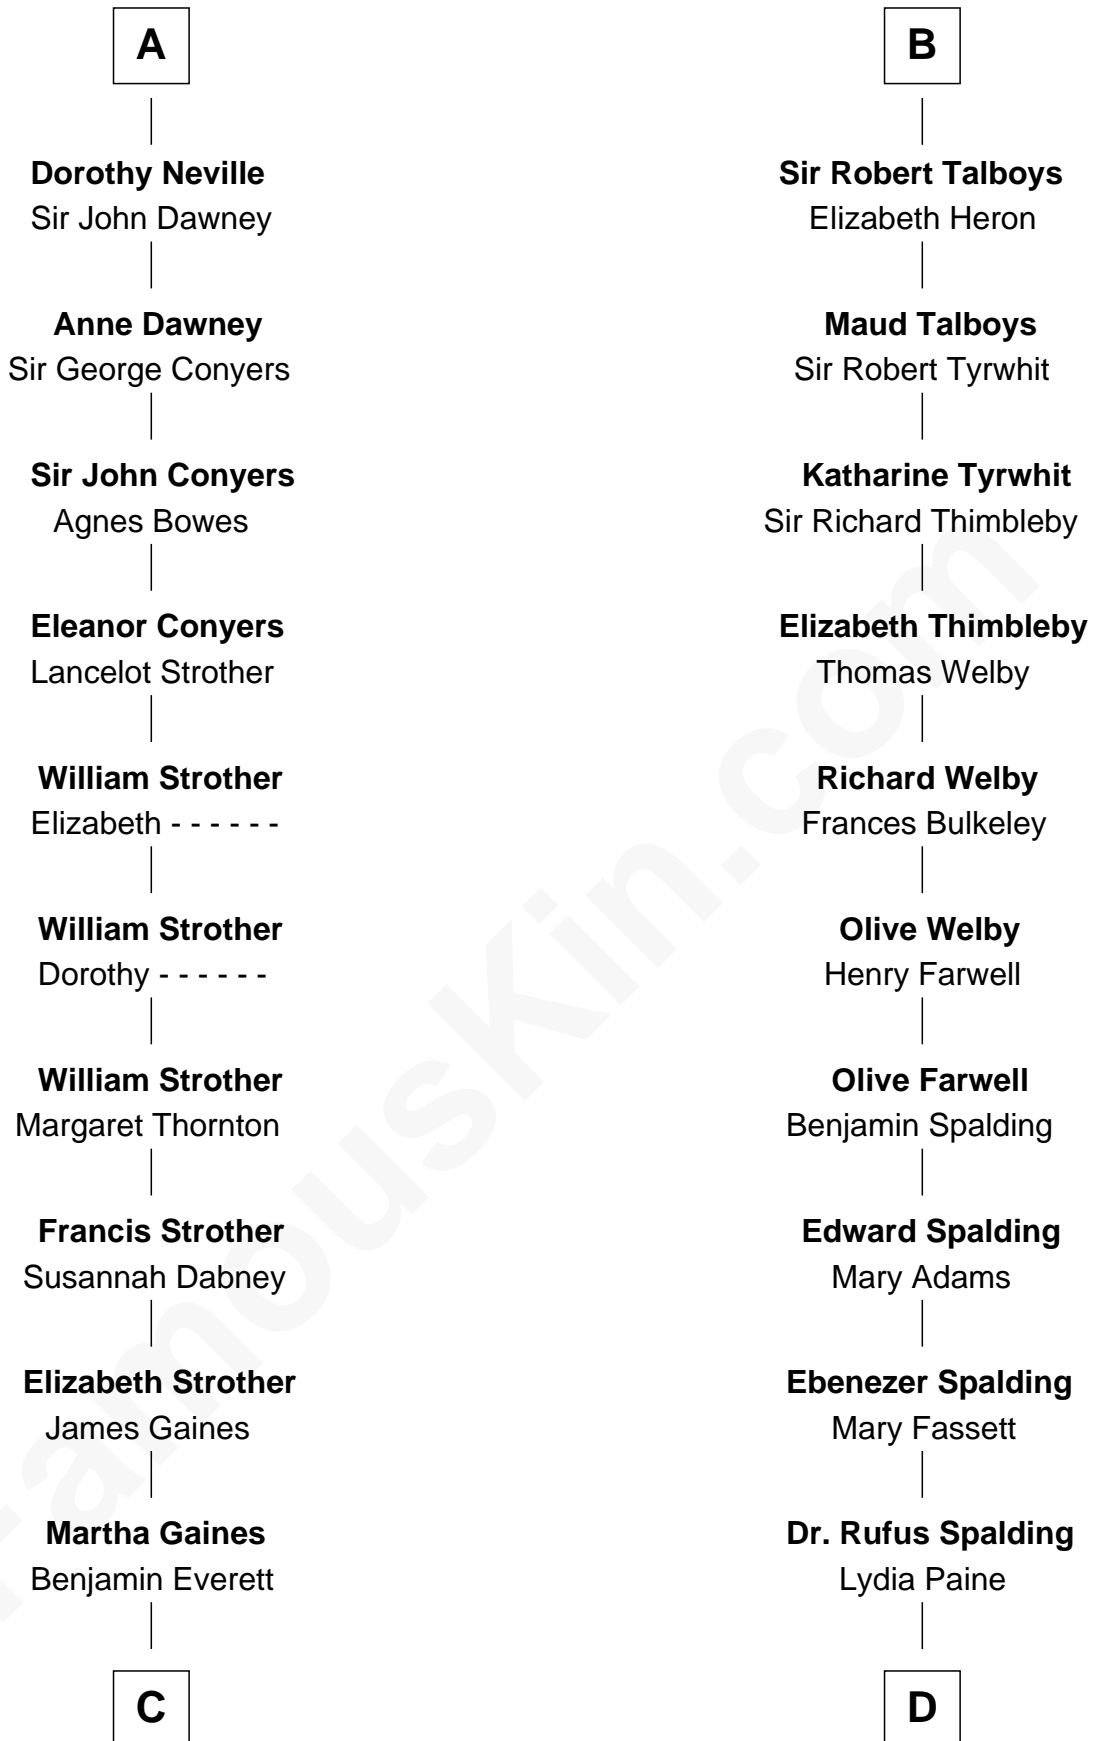

# FamousKin.com Relationship Chart of

**William H. Macy**

*TV and Movie Actor*

19th cousin 2 times removed of

**William Rufus Day**

*36th U.S. Secretary of State*

**C**

**Dr. George Gaines Everitt**

Mary A. Mayers

**Horace Benjamin Everitt**

Martha Leticia Roberts

**Mary Lois Everitt**

Clement Overstreet

**Lois Elizabeth Overstreet**

William Hall Macy

**William H. Macy**