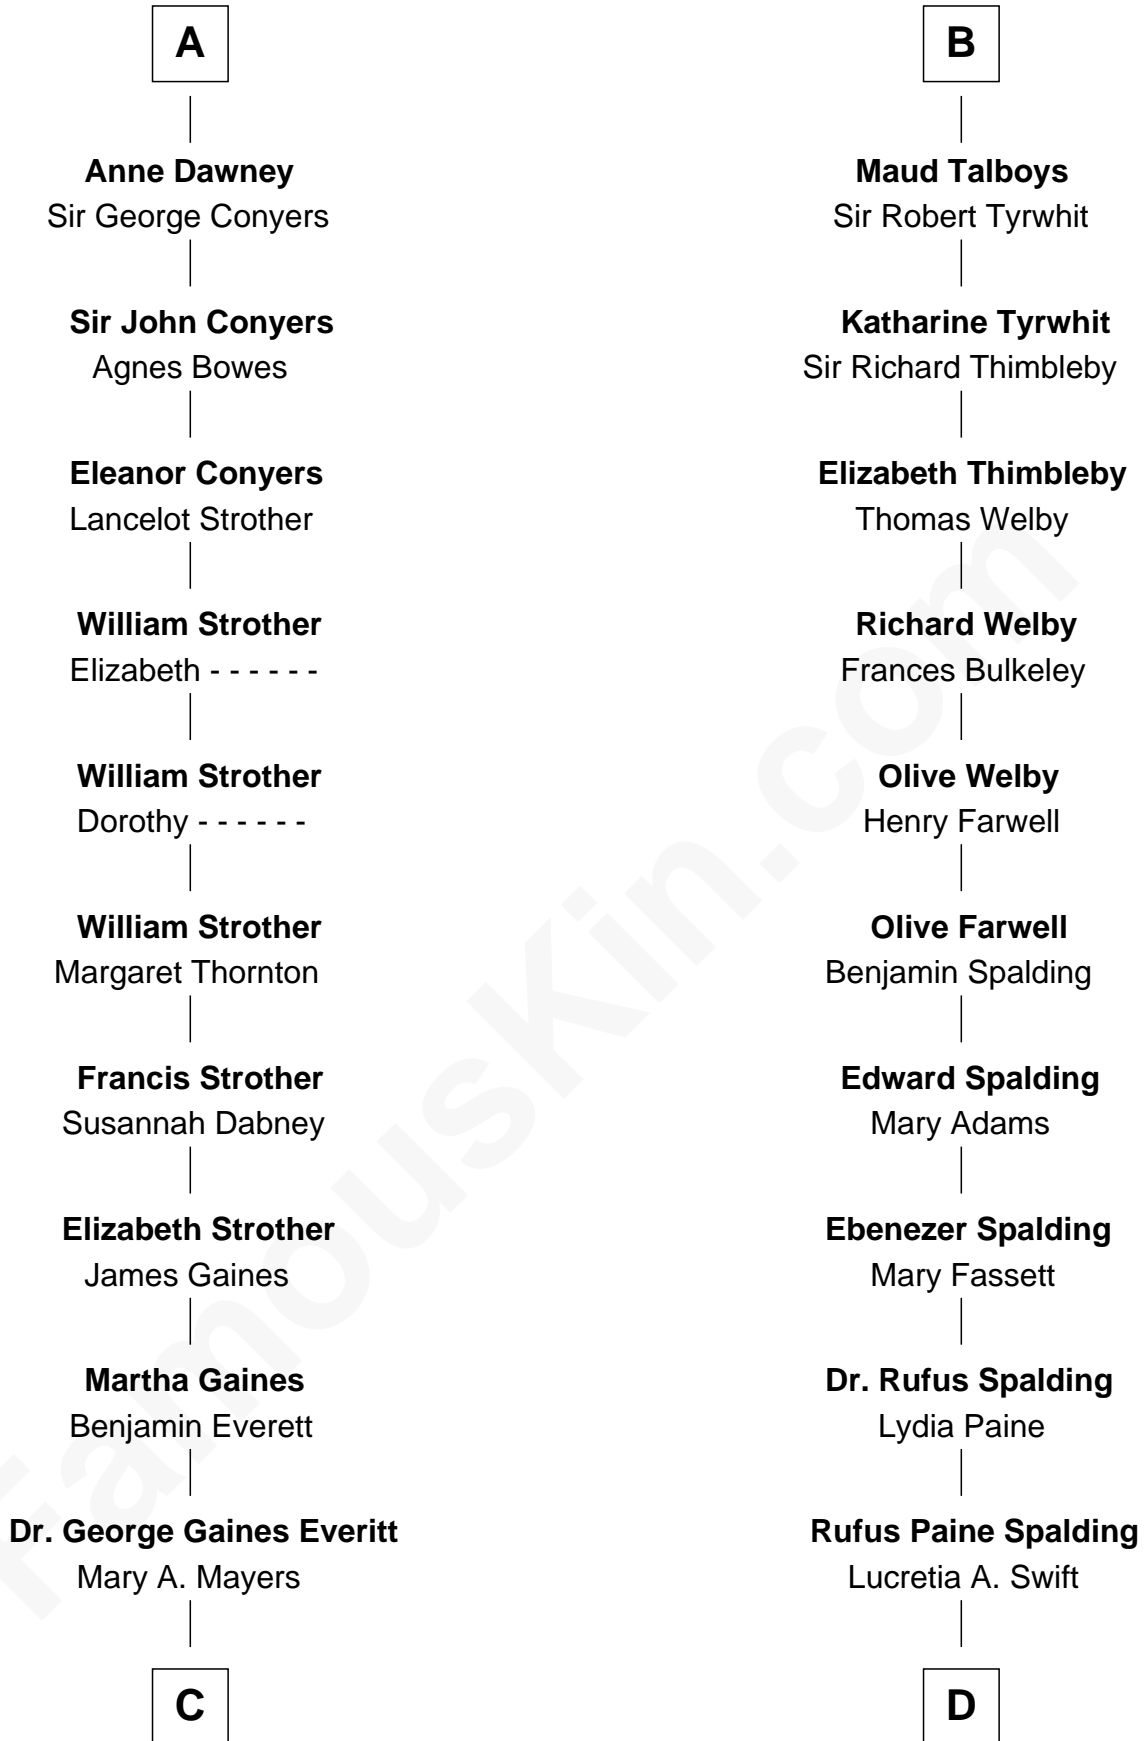

# FamousKin.com Relationship Chart of

**William H. Macy**

*TV and Movie Actor*

18th cousin 2 times removed of

**William Rufus Day**

*36th U.S. Secretary of State*

**Sir Hugh I de Audley**

Iseult de Mortimer

**Alice de Audley**  
Sir Ralph de Neville

**Sir John de Neville**  
Maude de Percy

**Sir Ralph Neville**  
Joan Beaufort

**George Neville**  
Elizabeth Beauchamp

**Sir Henry Neville**  
Joan Bouchier

**Sir Richard Neville**  
Anne Stafford

**Dorothy Neville**  
Sir John Dawney

**A**

**Hugh de Audley**  
Margaret de Clare

**Margaret de Audley**  
Ralph de Stafford

**Beatrice de Stafford**  
Thomas de Ros

**Margaret de Ros**  
Sir Reynold Grey

**Margaret Grey**  
Sir William Bonville

**Elizabeth Bonville**  
William Talboys

**Sir Robert Talboys**  
Elizabeth Heron

**B**

**C**

**Horace Benjamin Everitt**  
Martha Leticia Roberts

**Mary Lois Everitt**  
Clement Overstreet