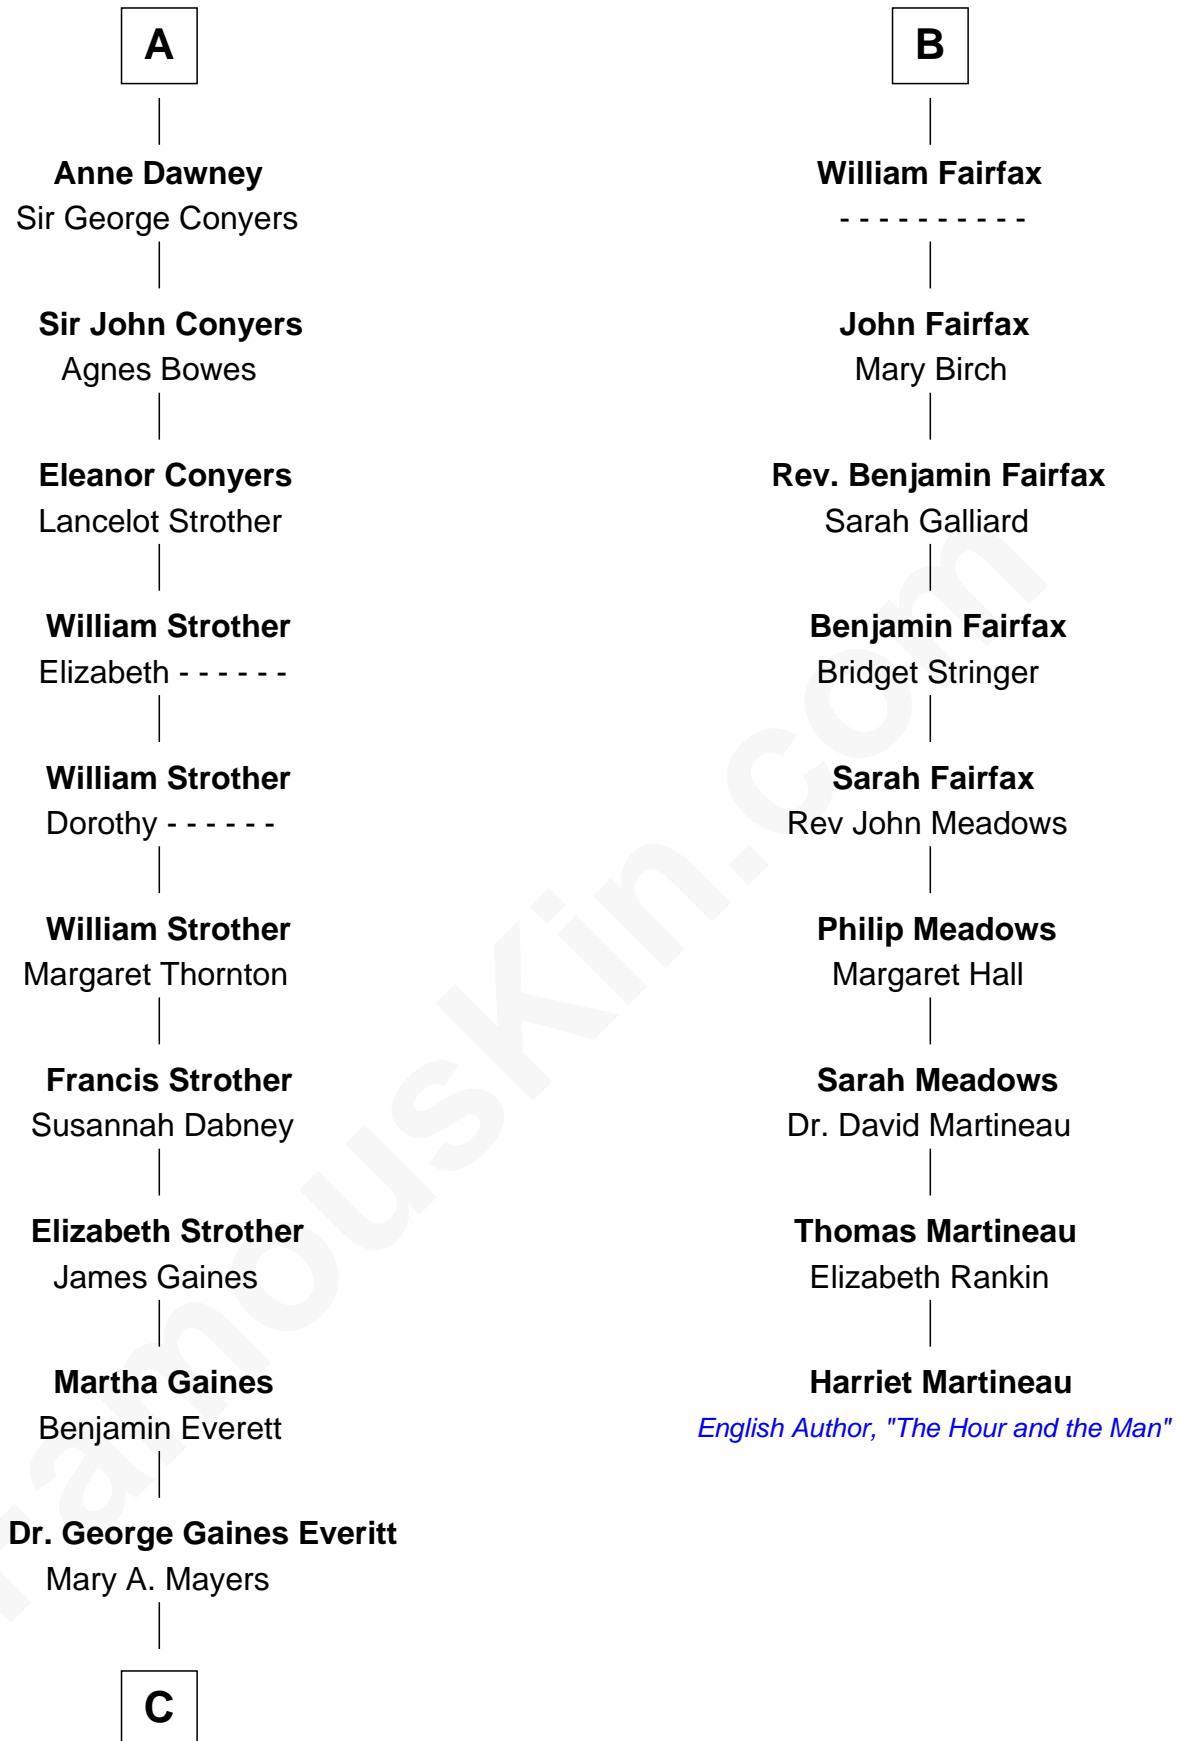

# FamousKin.com Relationship Chart of

**William H. Macy**

*TV and Movie Actor*

15th cousin 5 times removed of

**Harriet Martineau**

*Author of The Hour and the Man*

**C**

—  
**Horace Benjamin Everitt**

Martha Leticia Roberts

—  
**Mary Lois Everitt**

Clement Overstreet

—  
**Lois Elizabeth Overstreet**

William Hall Macy

—  
**William H. Macy**

*TV and Movie Actor*

FamousKin.com