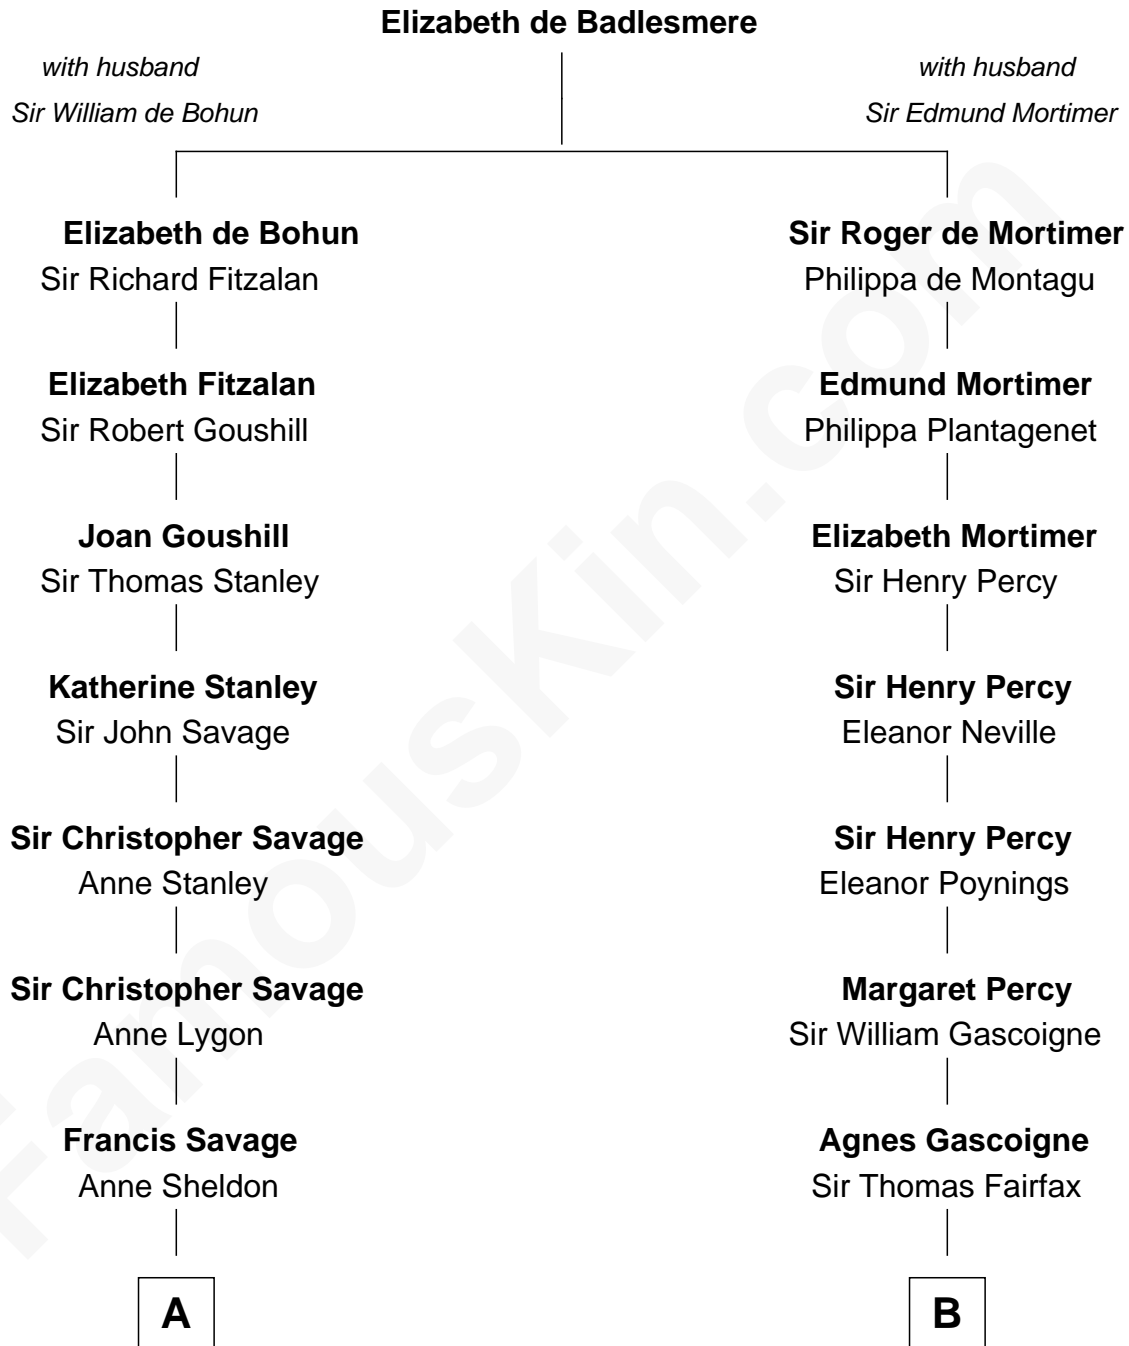

# FamousKin.com Relationship Chart of

**William H. Macy**

*TV and Movie Actor*

15th cousin 4 times removed of

**Harriet Martineau**

*Author of The Hour and the Man*

**C**

—  
**Mary Lois Everitt**  
Clement Overstreet

—  
**Lois Elizabeth Overstreet**  
William Hall Macy

—  
**William H. Macy**  
*TV and Movie Actor*

FamousKin.com