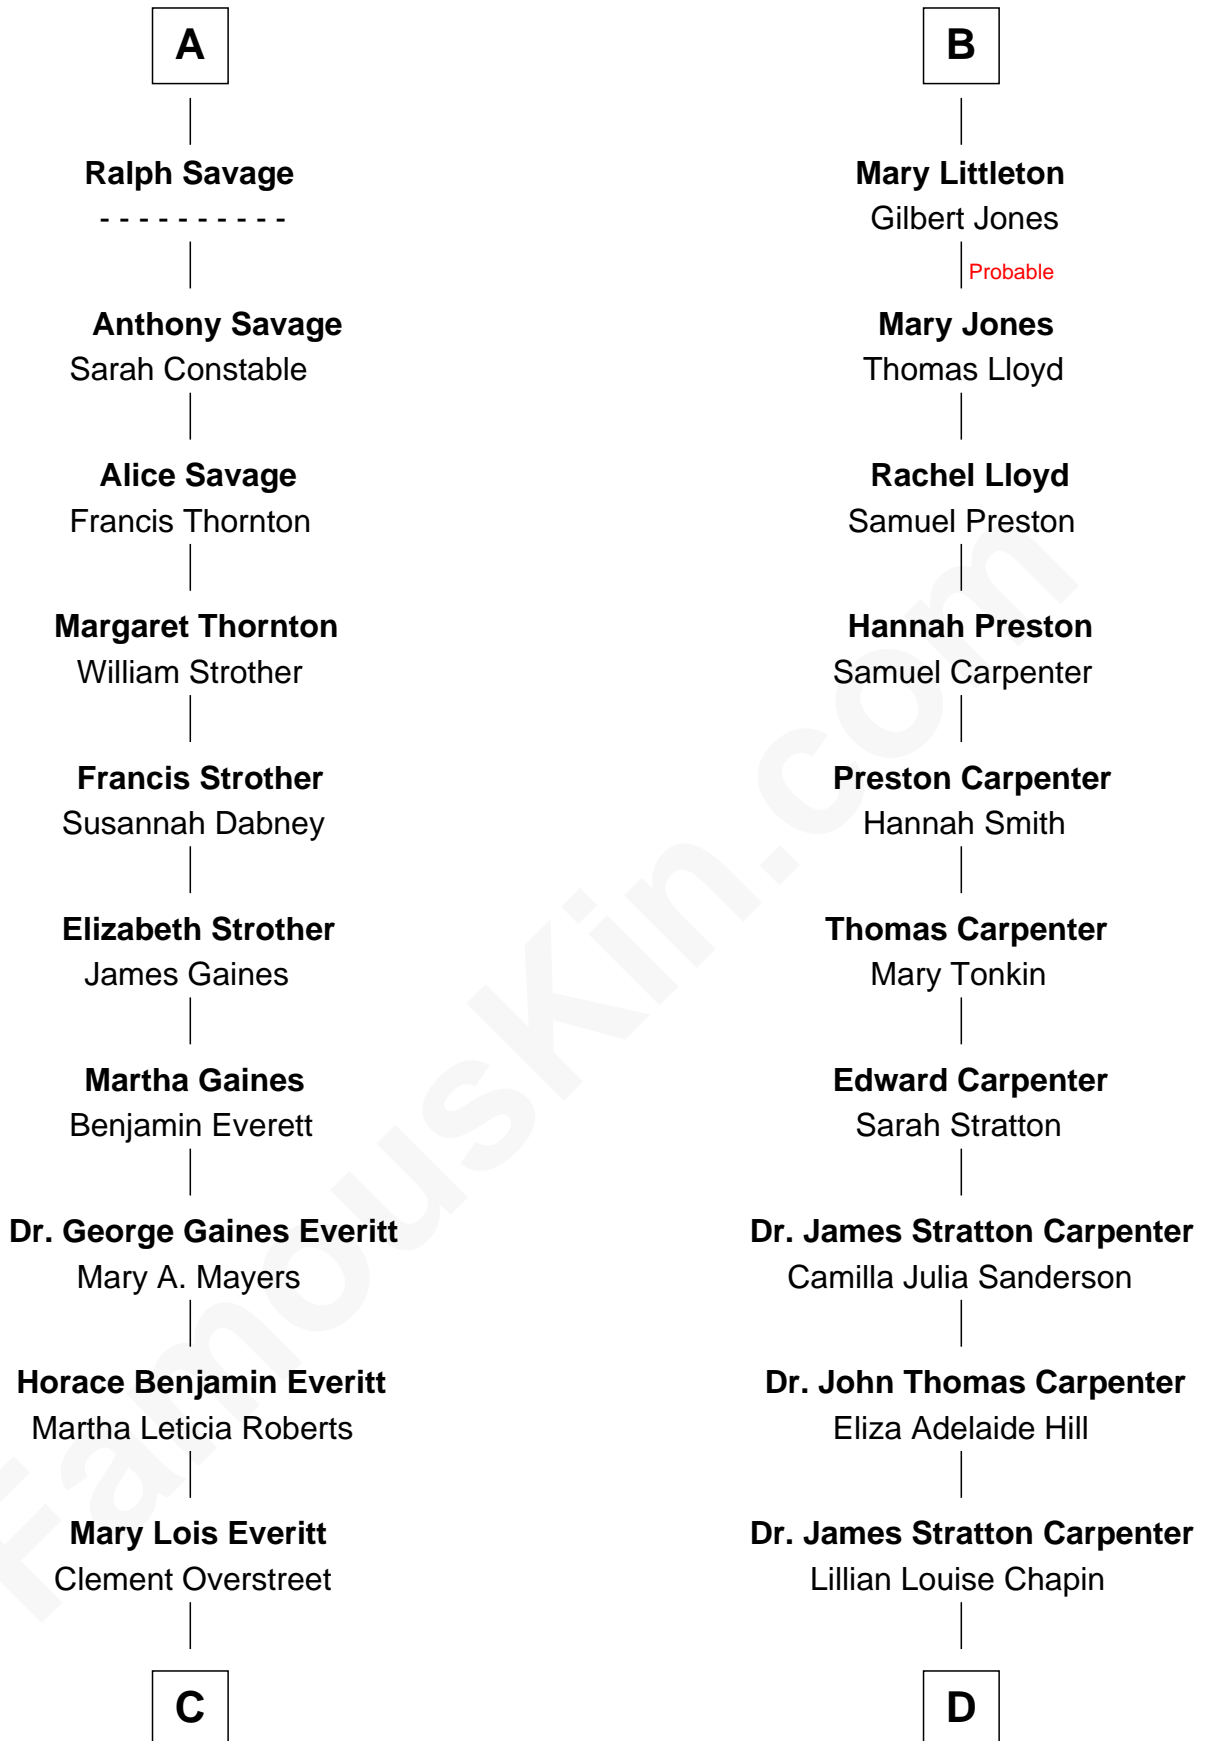

## Relationship Chart of

**William H. Macy**

*TV and Movie Actor*

18th cousin 1 time removed of

**Mary Chapin Carpenter**

*Singer and Songwriter*

**Sir Edmund Ferrers**

Ellen Roche