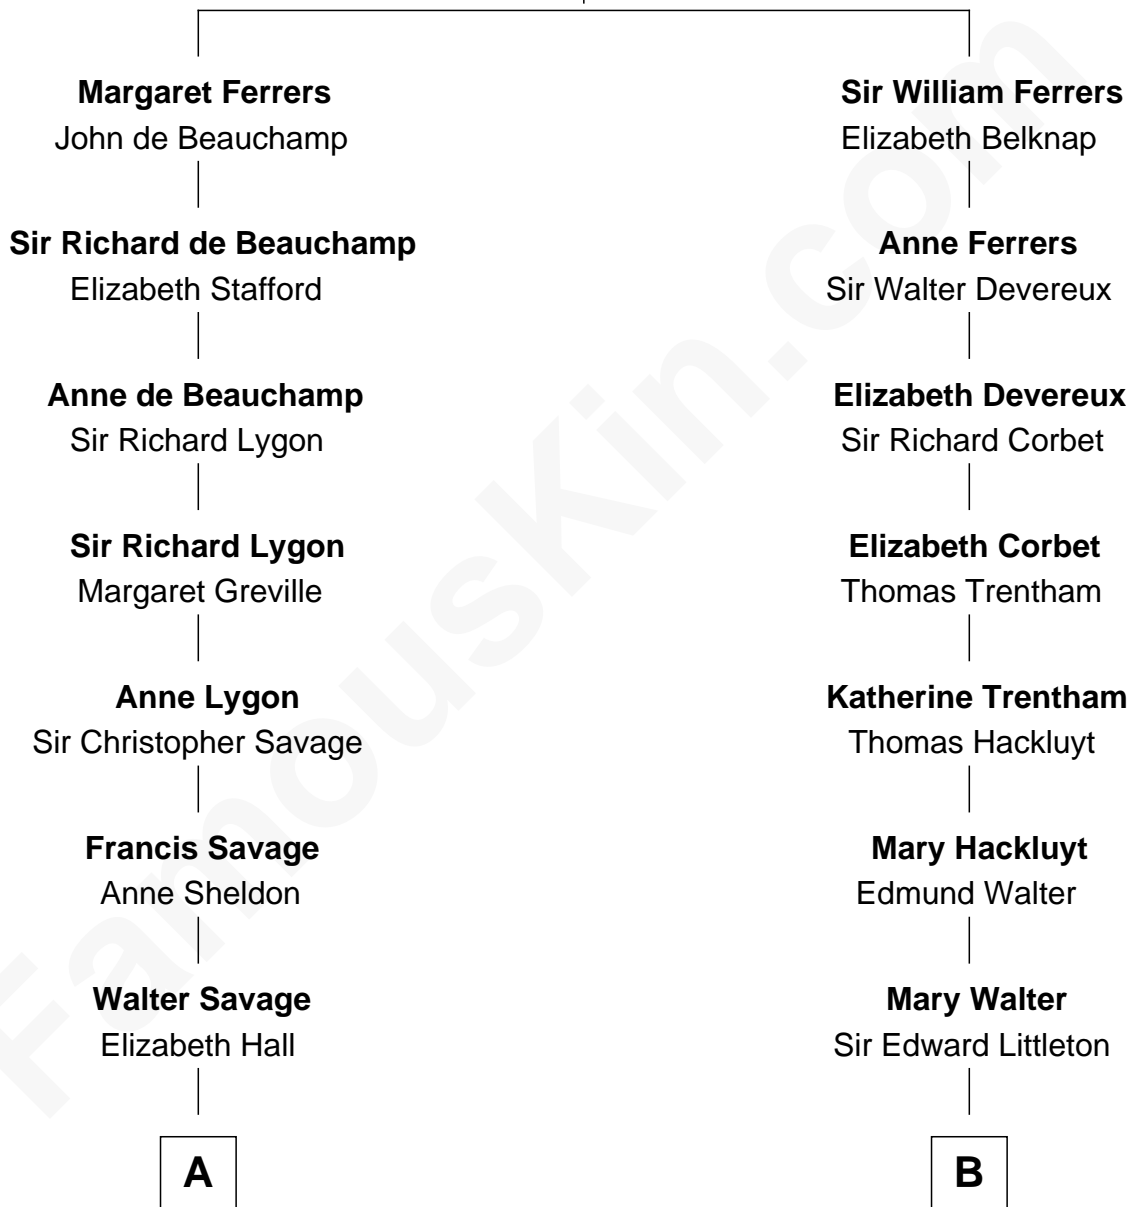

## Relationship Chart of

**William H. Macy**

*TV and Movie Actor*

18th cousin 1 time removed of

**Mary Chapin Carpenter**

*Singer and Songwriter*

**Sir Edmund Ferrers**

Ellen Roche

**C**

**Lois Elizabeth Overstreet**

William Hall Macy

**William H. Macy**

*TV and Movie Actor*

**D**

**Chapin Carpenter**

Ruth Smythe