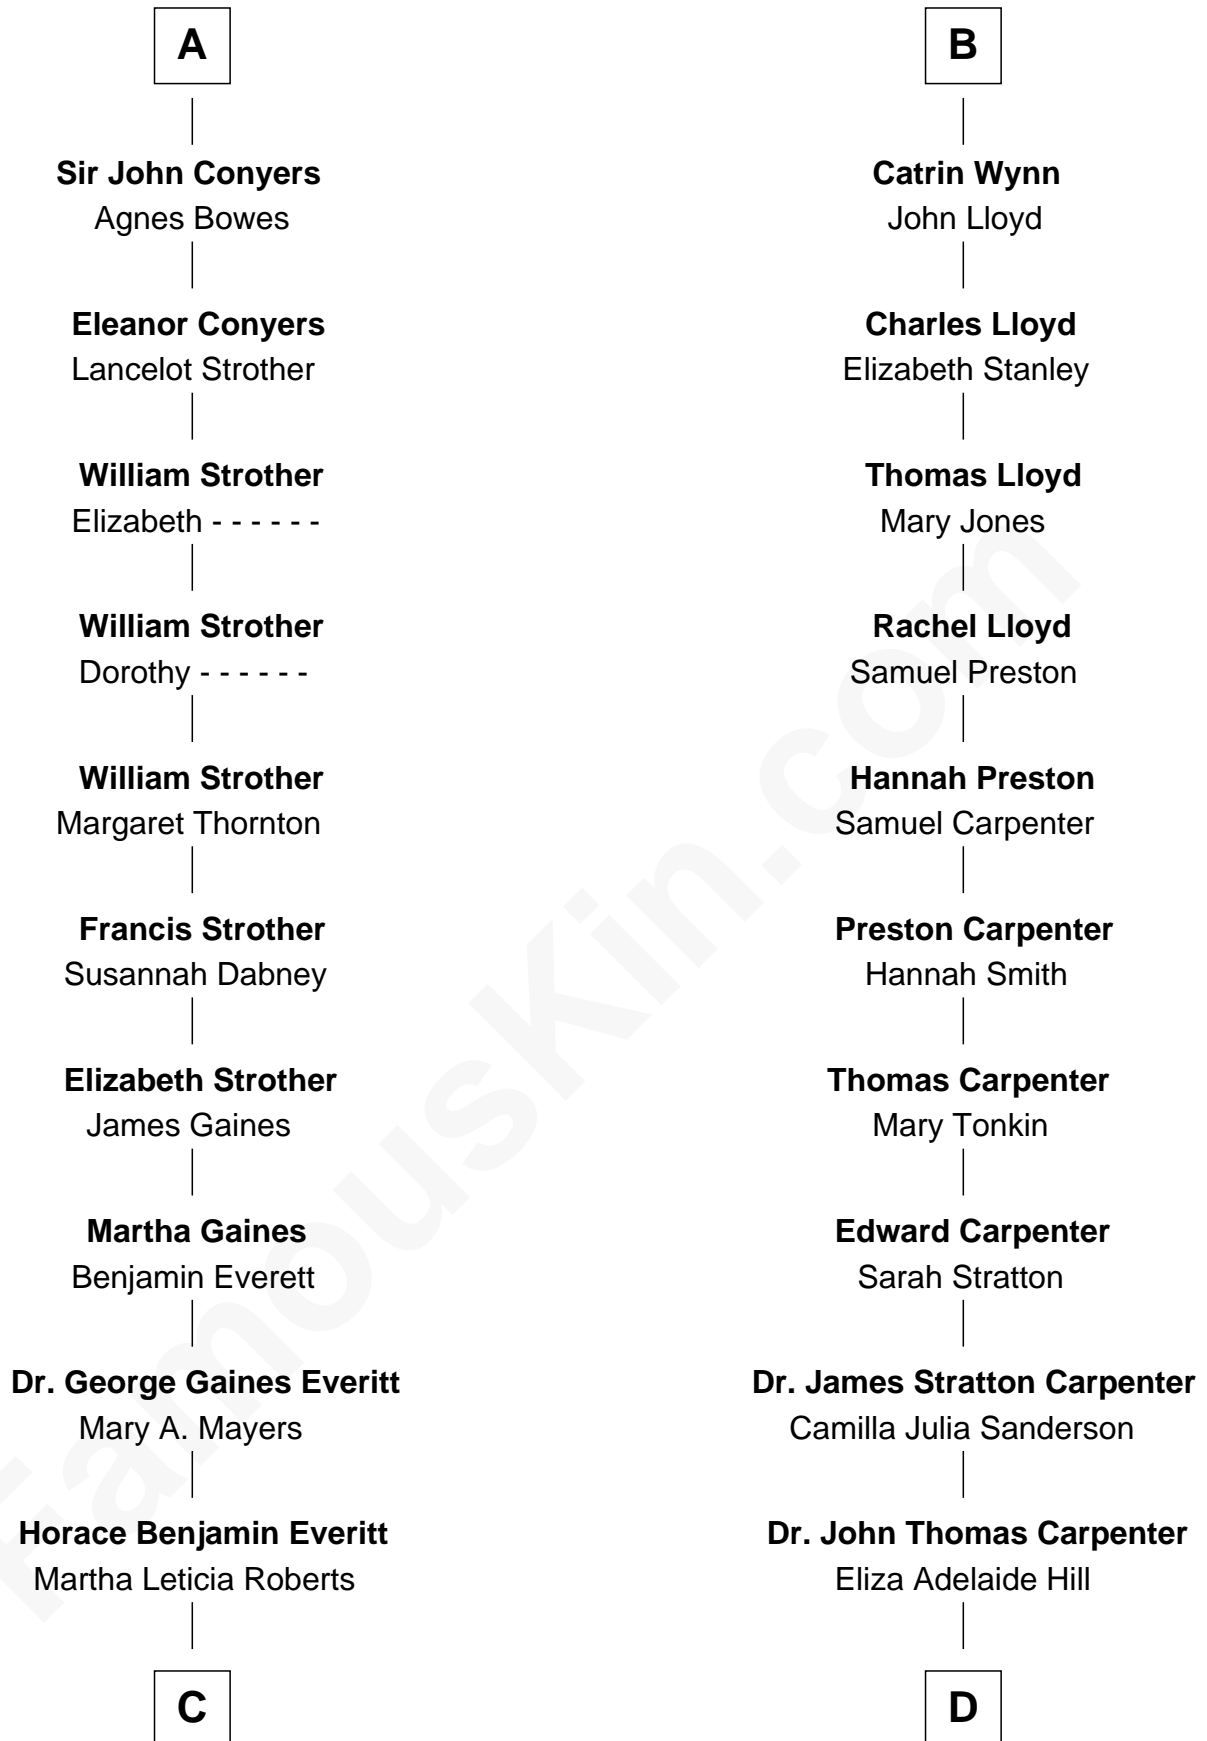

FamousKin.com Relationship Chart of

William H. Macy
TV and Movie Actor

19th cousin 1 time removed of

Mary Chapin Carpenter
Singer and Songwriter

Humphrey de Bohun
Joan Fitzalan

Eleanor de Bohun
Sir Thomas Plantagenet

Anne Plantagenet
Sir William Bouchier

Sir John Bouchier
Margaret Berners

Joan Bouchier
Sir Henry Neville

Sir Richard Neville
Anne Stafford

Dorothy Neville
Sir John Dawney

Anne Dawney
Sir George Conyers

A

Mary de Bohun
Henry IV, King of England

Humphrey Plantagenet

Antigone Plantagenet
Henry Grey

Elizabeth Grey
Sir Roger Kynaston

Humphrey Kynaston
Elsbeth ferch Maredudd

Margaret Kynaston
John ap Ieuan ab Owain

Humphrey Wynn
Mawd ferch Oliver

B

C