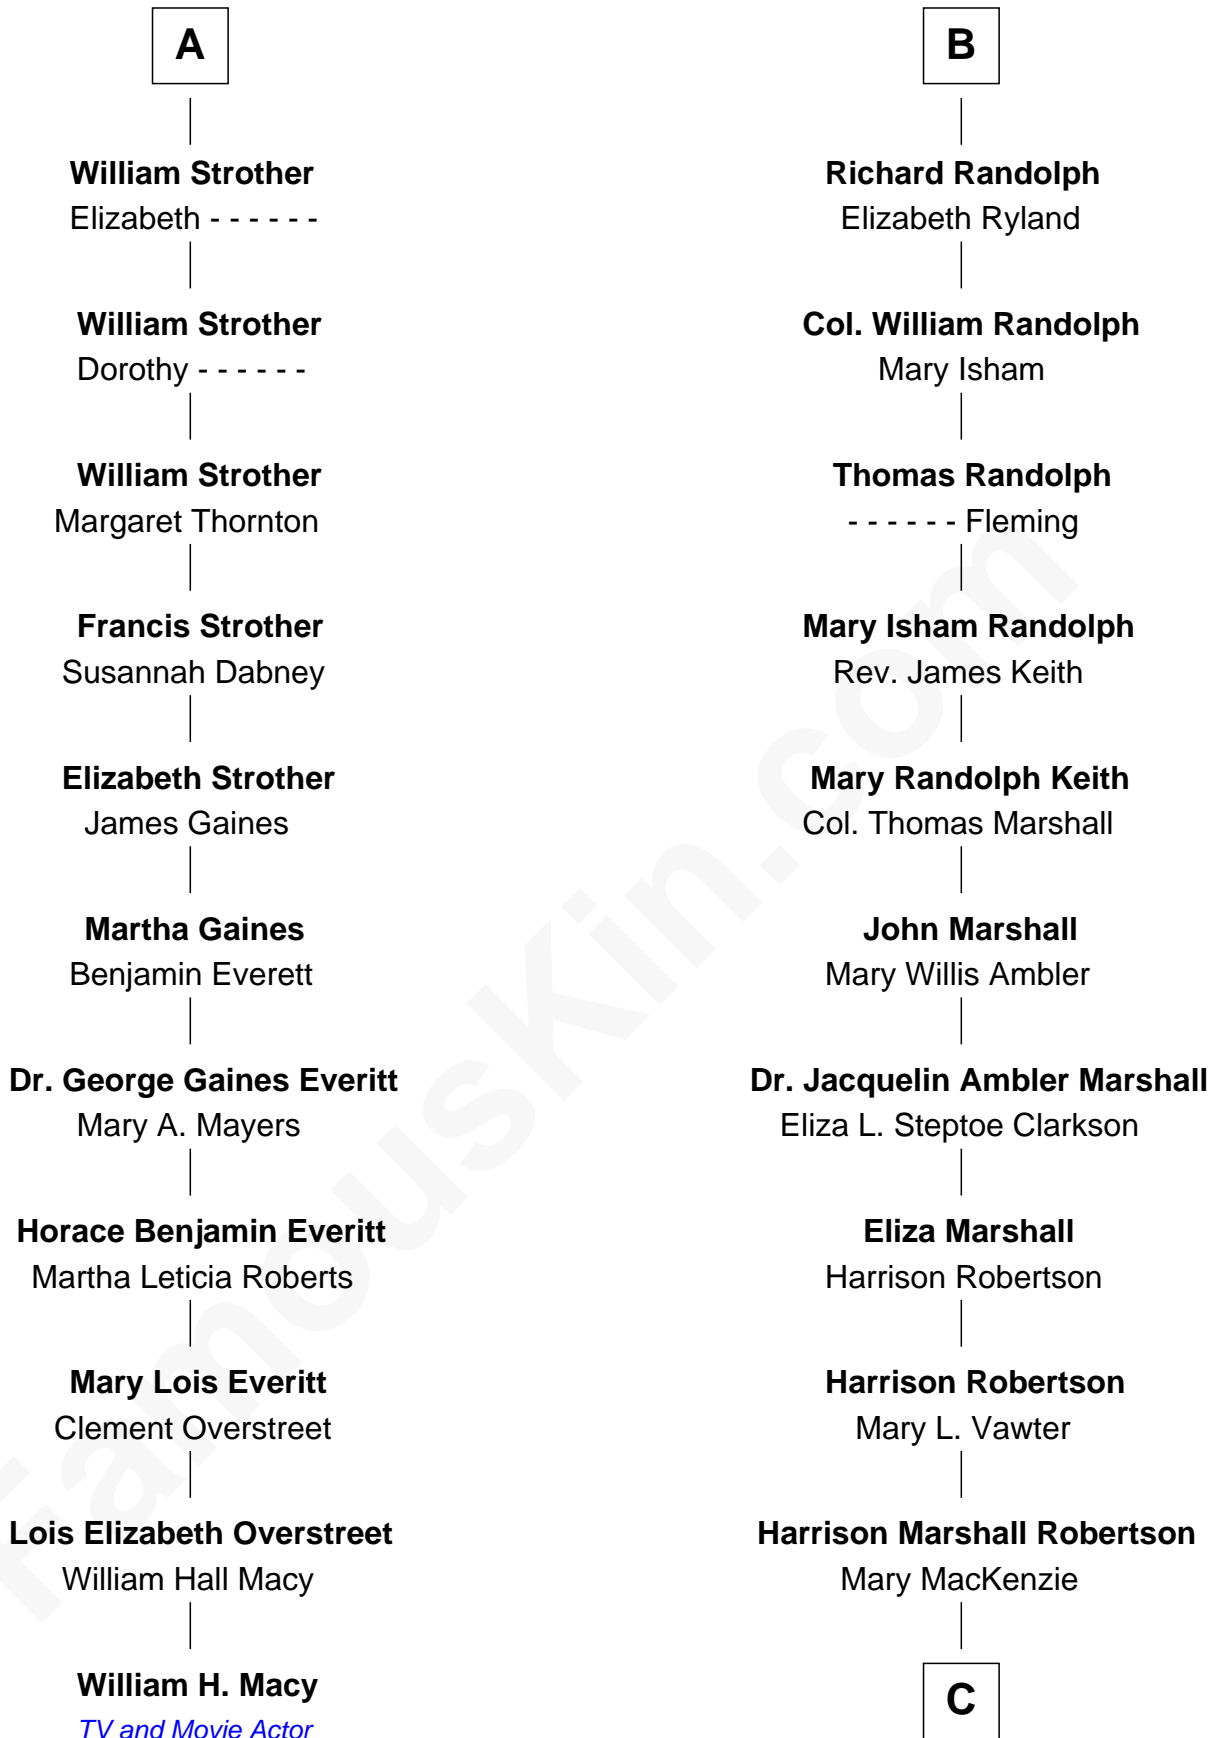

# FamousKin.com Relationship Chart of

**William H. Macy**

*TV and Movie Actor*

17th cousin 1 time removed of

**Mary Chapin Carpenter**

*Singer and Songwriter*

**Sir Ralph Neville**

Joan Beaufort