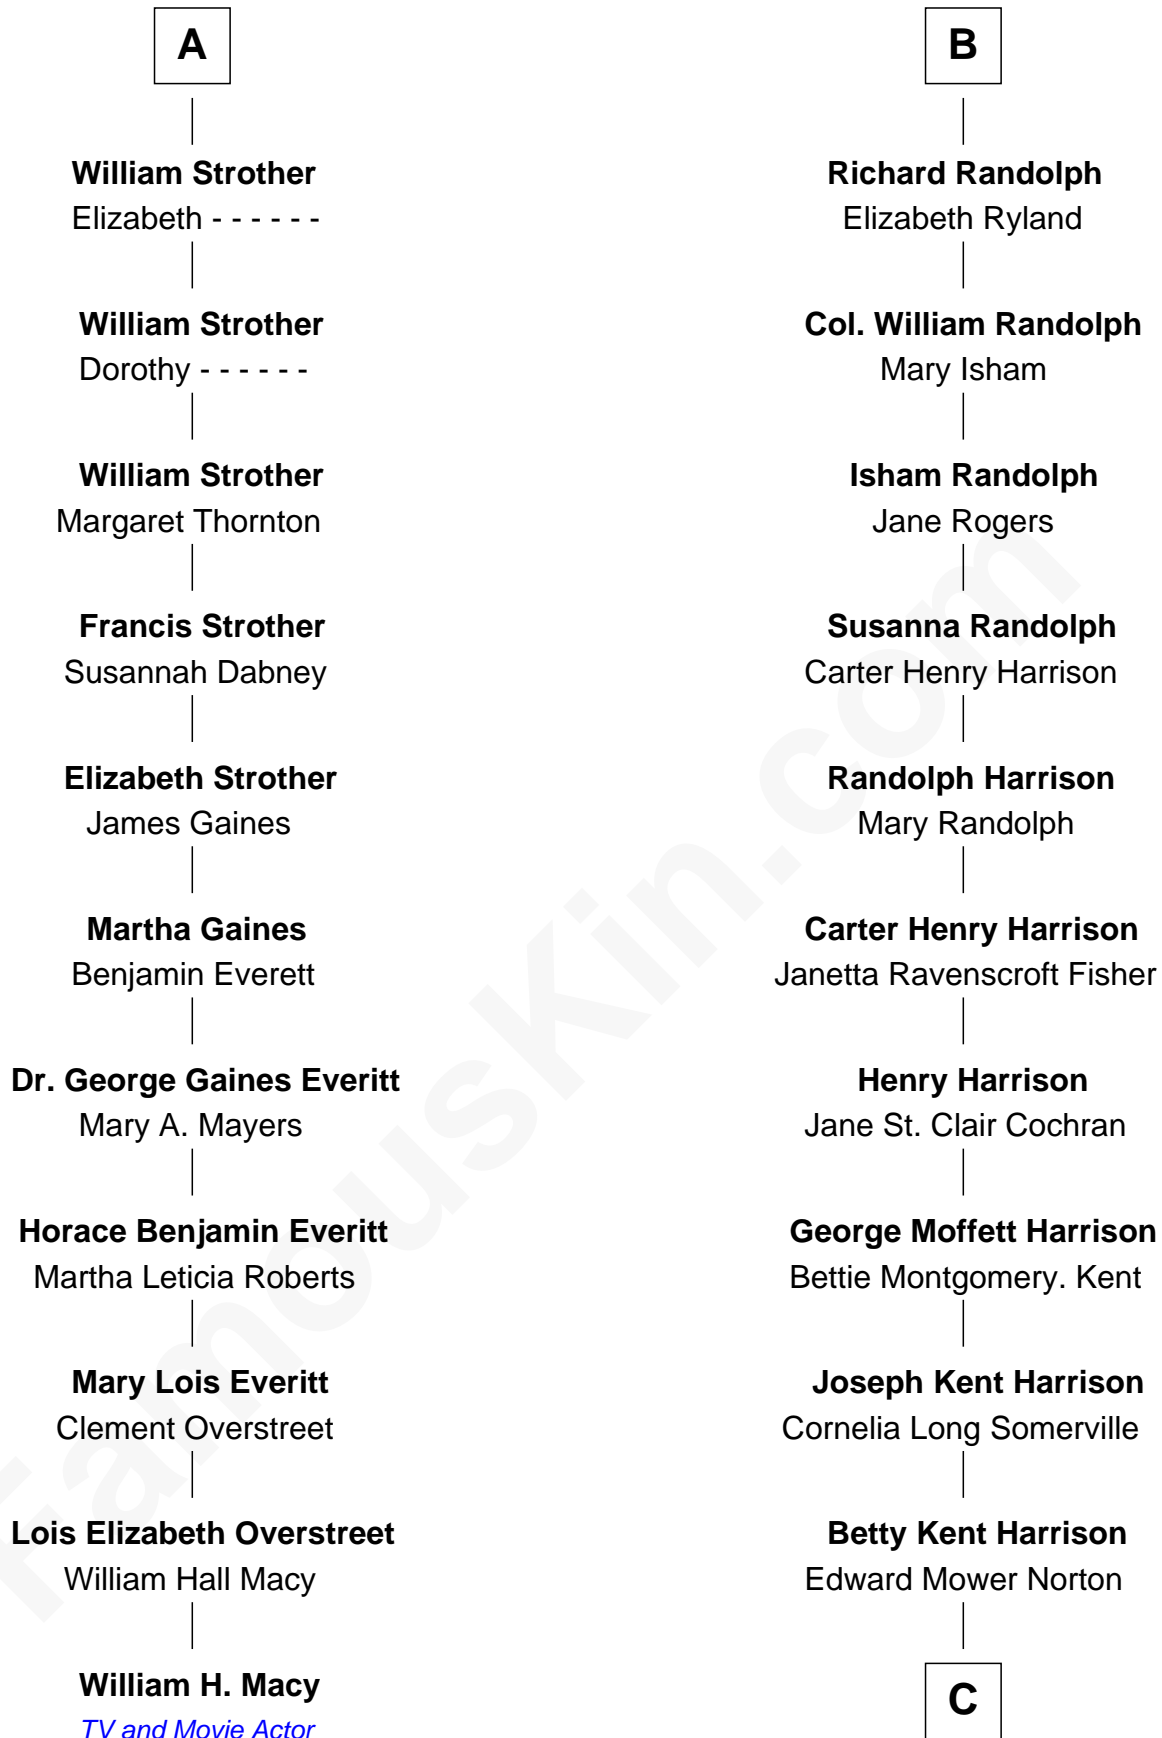

# FamousKin.com Relationship Chart of

**William H. Macy**

*TV and Movie Actor*

17th cousin 1 time removed of

**Edward Norton**

*Movie Actor*

**Sir Ralph Neville**

Joan Beaufort

**George Neville**  
Elizabeth Beauchamp

**Sir Henry Neville**  
Joan Bouchier

**Sir Richard Neville**  
Anne Stafford

**Dorothy Neville**  
Sir John Dawney

**Anne Dawney**  
Sir George Conyers

**Sir John Conyers**  
Agnes Bowes

**Eleanor Conyers**  
Lancelot Strother

**A**

**Sir Edward Neville**  
Katherine Howard

**Catherine Neville**  
Robert Tanfield

**William Tanfield**  
Elizabeth Stavelly

**Frances Tanfield**  
Bridget Cave

**Anne Tanfield**  
Clement Vincent

**Elizabeth Vincent**  
Richard Lane

**Dorothy Lane**  
William Randolph

**B**

C

Edward Mower Norton  
Lydia Robinson Rouse

Edward Norton  
*Movie Actor*

FamousKin.com