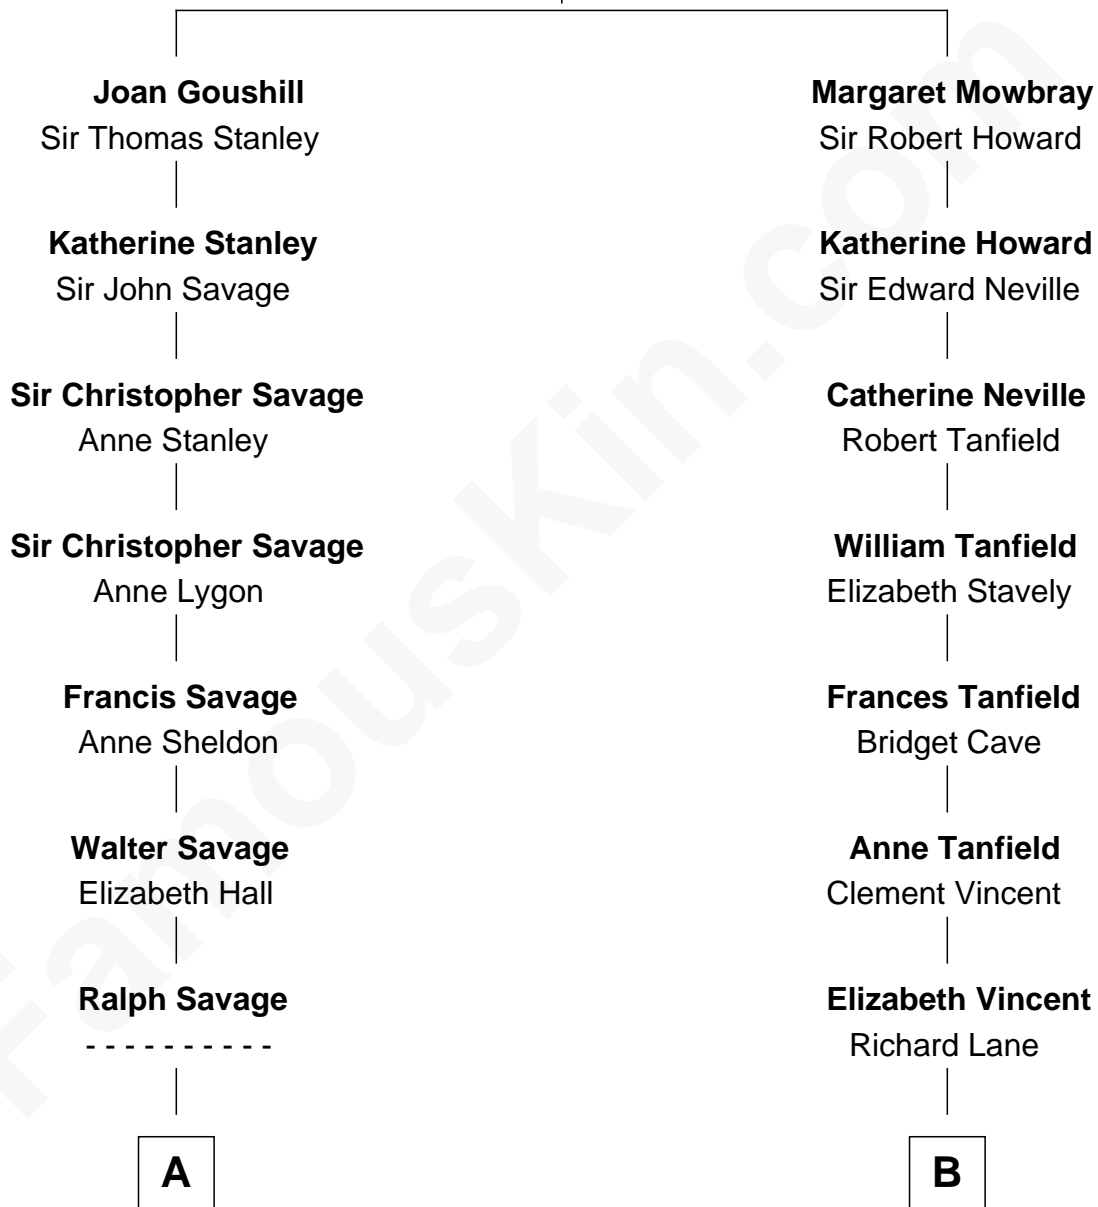

FamousKin.com Relationship Chart of

William H. Macy

TV and Movie Actor

17th cousin 2 times removed of

Edward Norton

Movie Actor

Elizabeth Fitzalan

with husband
Sir Robert Goushill

with husband
Sir Thomas Mowbray

C

Betty Kent Harrison
Edward Mower Norton

Edward Mower Norton
Lydia Robinson Rouse

Edward Norton
Movie Actor

FamousKin.com