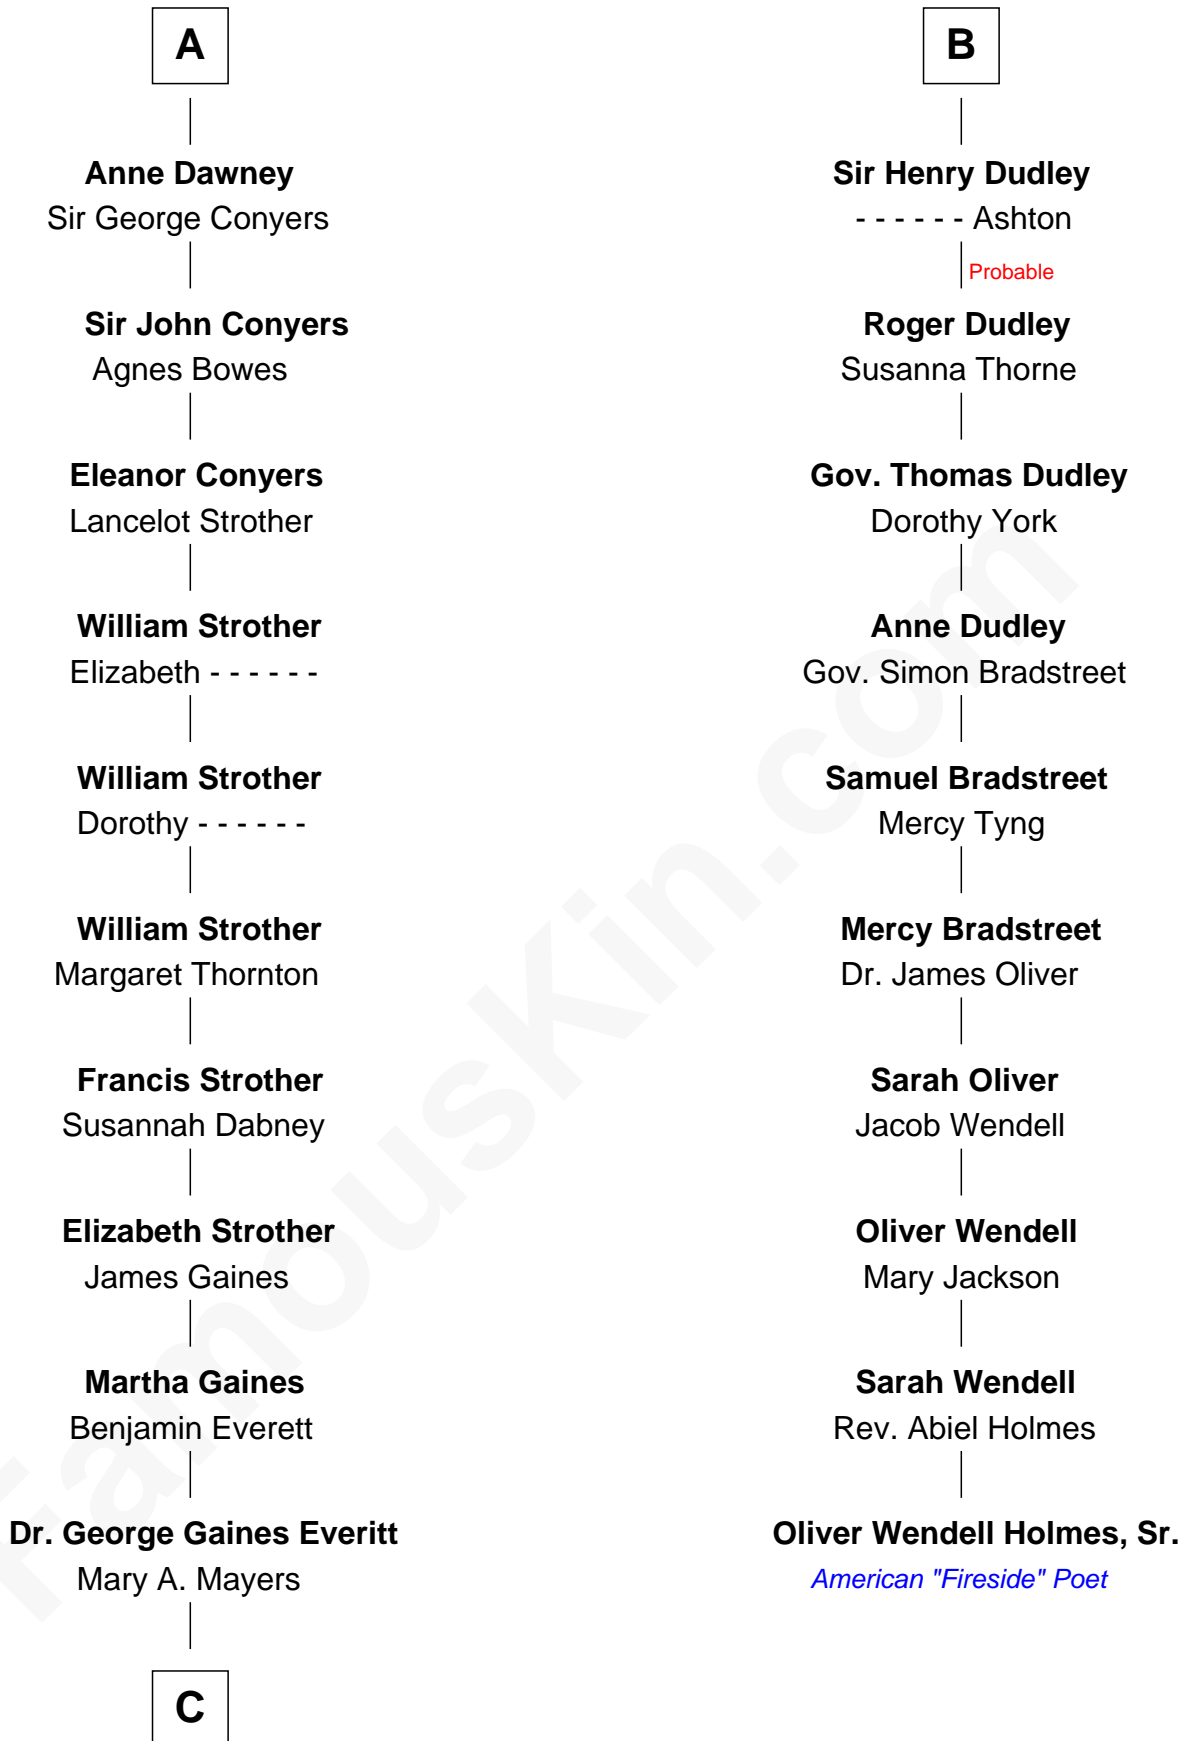

# FamousKin.com Relationship Chart of

**William H. Macy**

*TV and Movie Actor*

16th cousin 4 times removed of

**Oliver Wendell Holmes, Sr.**

*American "Fireside" Poet*

**C**

—  
**Horace Benjamin Everitt**

Martha Leticia Roberts

—  
**Mary Lois Everitt**

Clement Overstreet

—  
**Lois Elizabeth Overstreet**

William Hall Macy

—  
**William H. Macy**

*TV and Movie Actor*

FamousKin.com