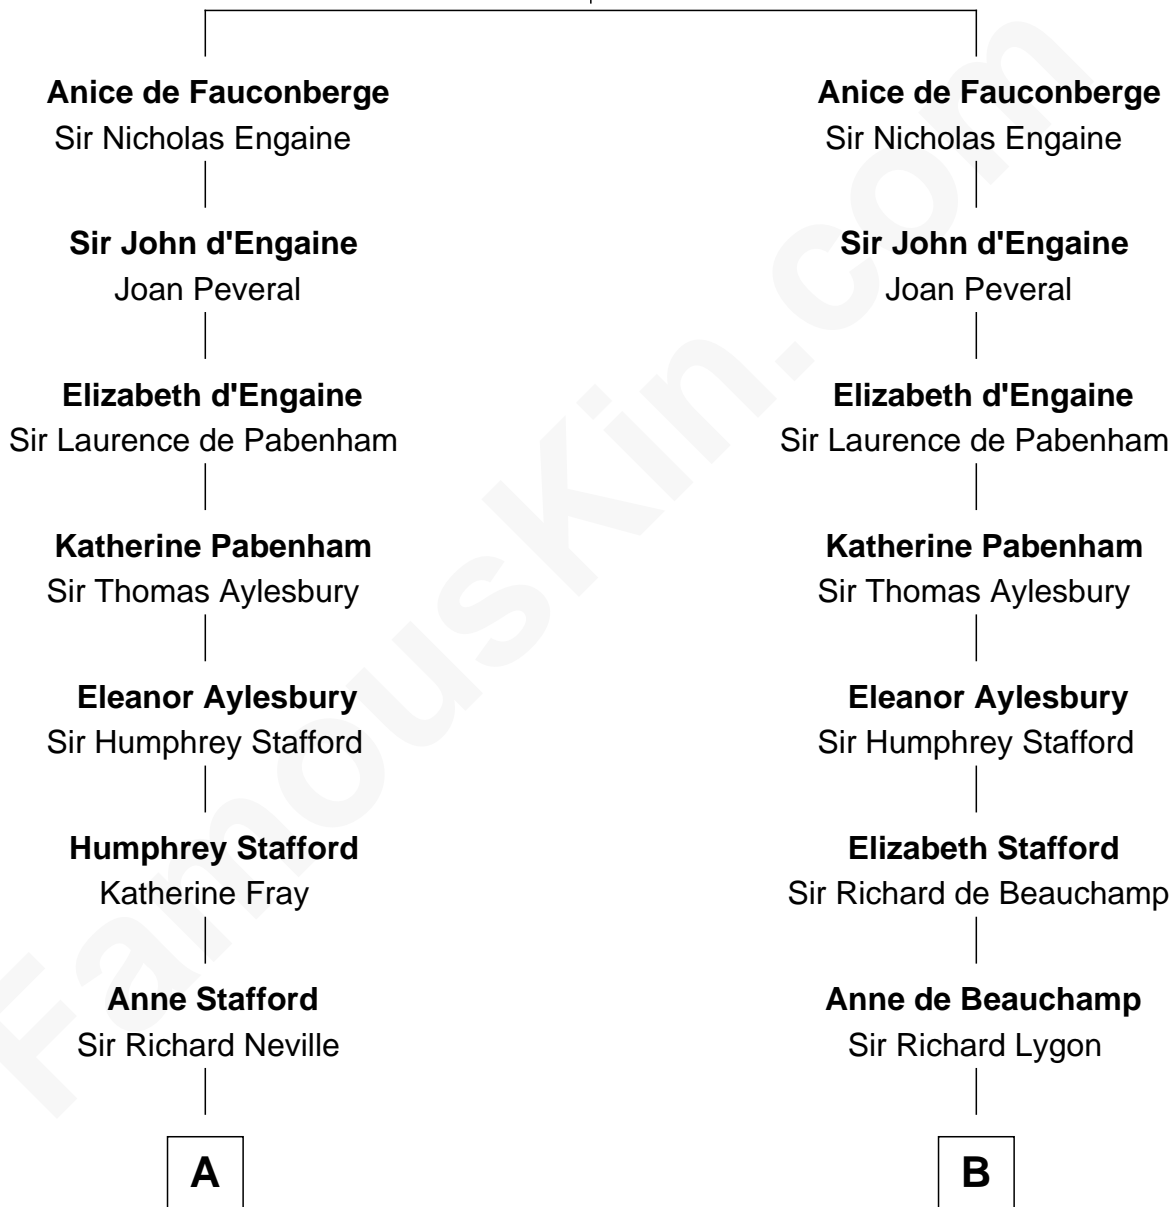

FamousKin.com Relationship Chart of

William H. Macy

TV and Movie Actor

20th cousin 1 time removed of

Endicott Peabody

62nd Governor of Massachusetts

Walter de Fauconberge

Agnes de Brus

A

Dorothy Neville
Sir John Dawney

Anne Dawney
Sir George Conyers

Sir John Conyers
Agnes Bowes

Eleanor Conyers
Lancelot Strother

William Strother
Elizabeth - - - - -

William Strother
Dorothy - - - - -

William Strother
Margaret Thornton