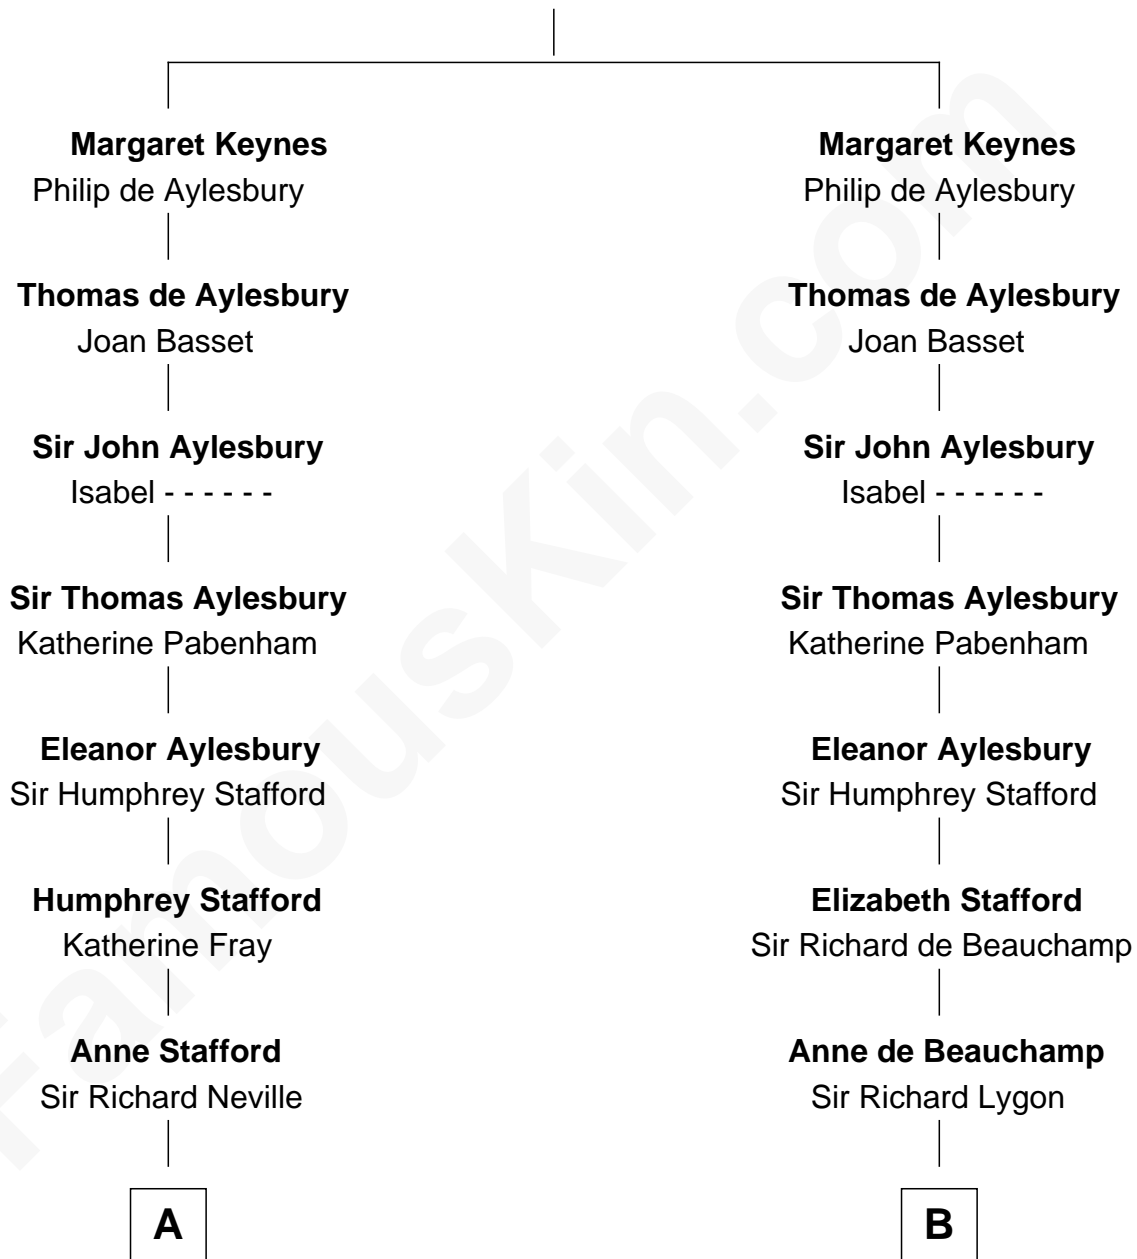

FamousKin.com Relationship Chart of

William H. Macy

TV and Movie Actor

20th cousin 1 time removed of

Endicott Peabody

62nd Governor of Massachusetts

Robert de Keynes

A

Dorothy Neville
Sir John Dawney

Anne Dawney
Sir George Conyers

Sir John Conyers
Agnes Bowes

Eleanor Conyers
Lancelot Strother

William Strother
Elizabeth - - - - -

William Strother
Dorothy - - - - -

William Strother
Margaret Thornton

Francis Strother
Susannah Dabney

Elizabeth Strother
James Gaines

Martha Gaines
Benjamin Everett

C

B

Sir Richard Lygon
Margaret Greville

Henry Lygon
Elizabeth Berkeley

Elizabeth Lygon
Edward Bassett